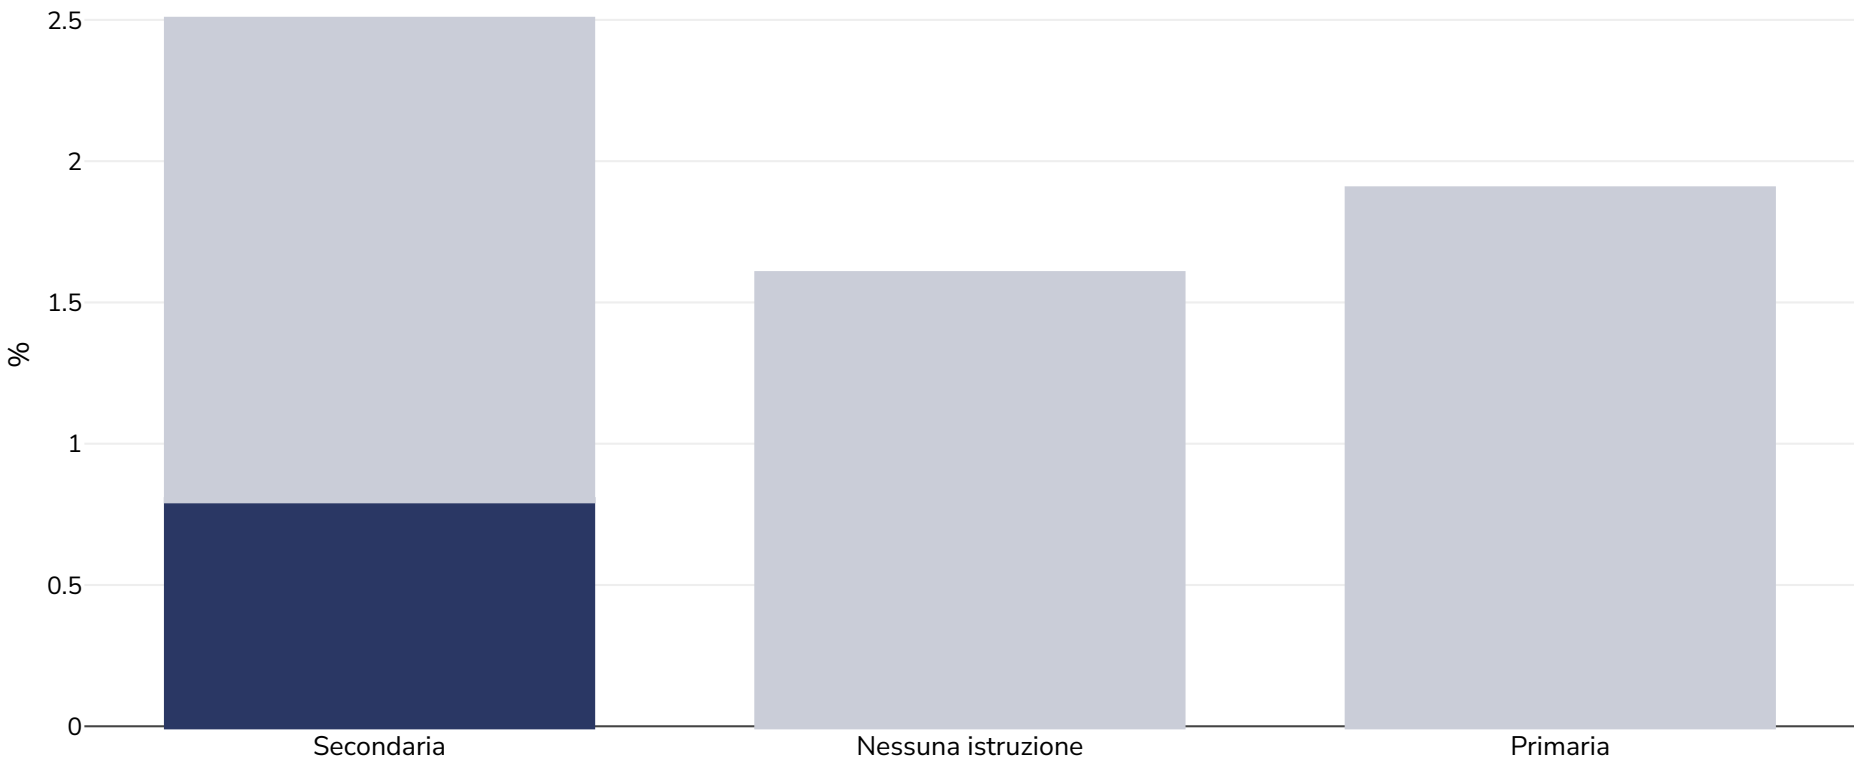

Ghana: Overweight/obesity by education

Ragazzi, 2022

■ Obesità ■ Sovrappeso

Tipo di sondaggio:	Misurato
Età:	15-19
Dimensioni del campione:	2760
Area coperta:	Nazionale
Riferimenti:	Ghana Statistical Service (GSS) and ICF. 2024. Ghana Demographic and Health Survey 2022. Accra, Ghana, and Rockville, Maryland, USA: GSS and ICF.
Note (disponibile solo in inglese):	33 Students who were educated beyond Secondary were excluded from this analysis as the sample size too small
Cutoffs:	+1SD to 2SD />2SD