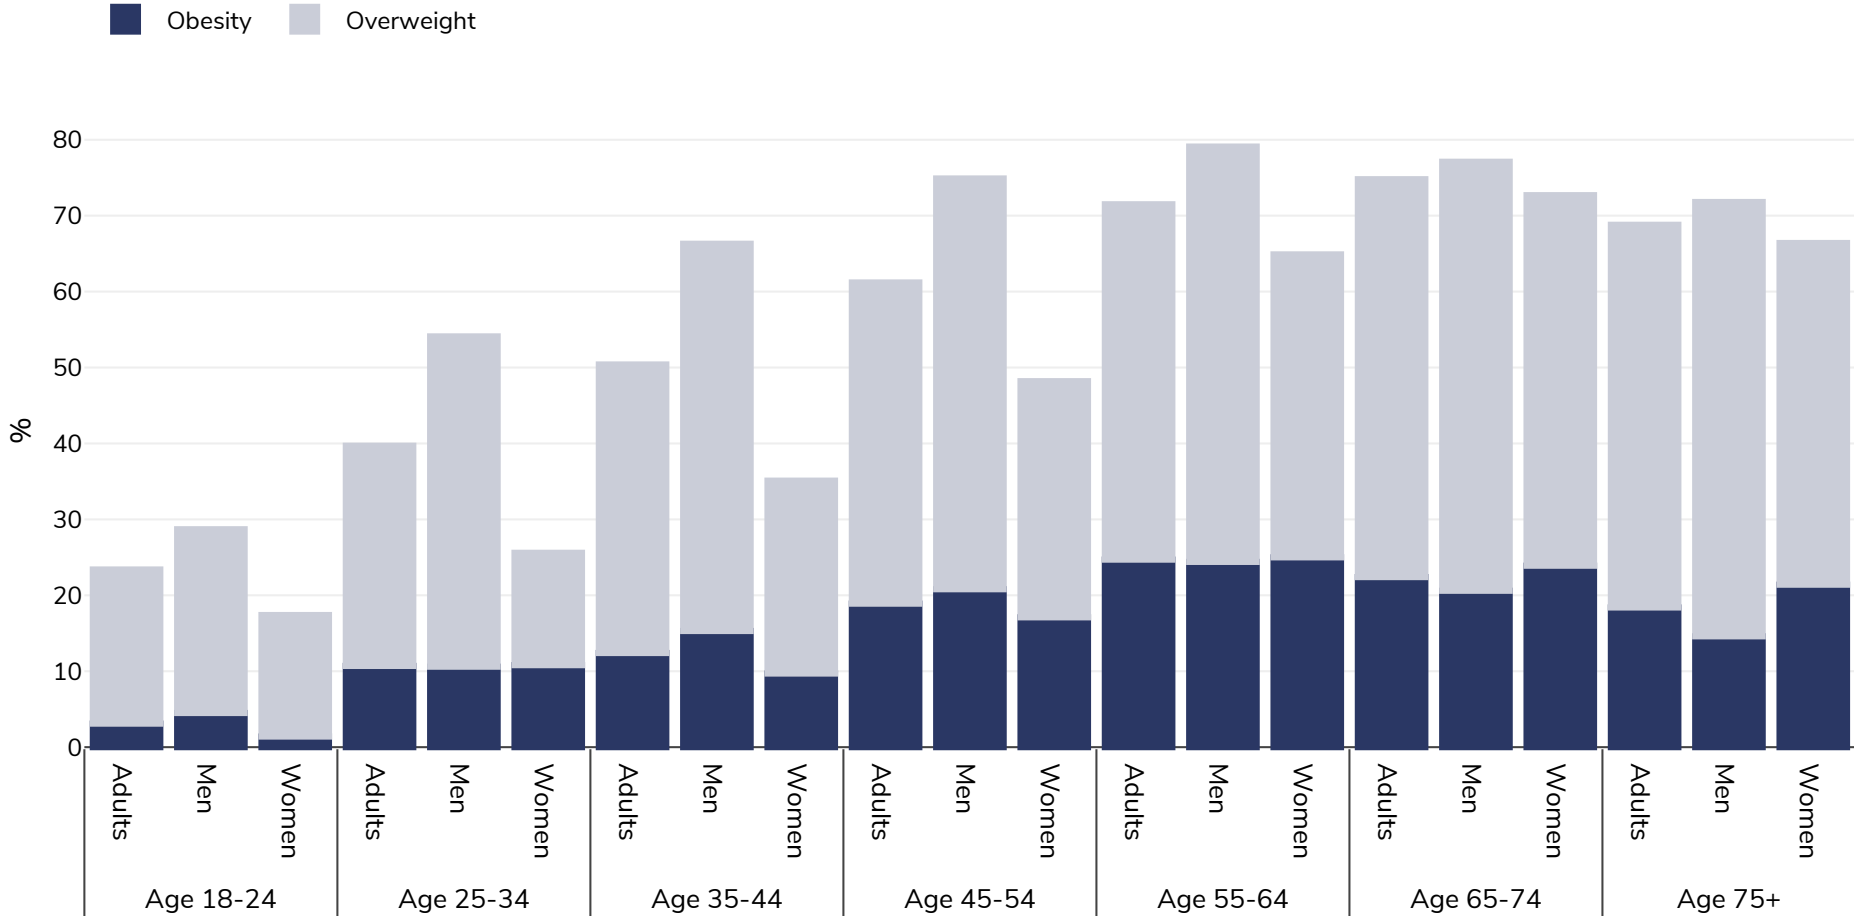

Greece: Overweight/obesity by age

Adults, 2019

Survey type: Self-reported

Area covered: National

References: Eurostat 2019. Available at https://appsso.eurostat.ec.europa.eu/nui/show.do?dataset=hlth_ehis_bm1i&lang=en (last accessed 09.08.21).

Unless otherwise noted, overweight refers to a BMI between 25kg and 29.9kg/m², obesity refers to a BMI greater than 30kg/m².