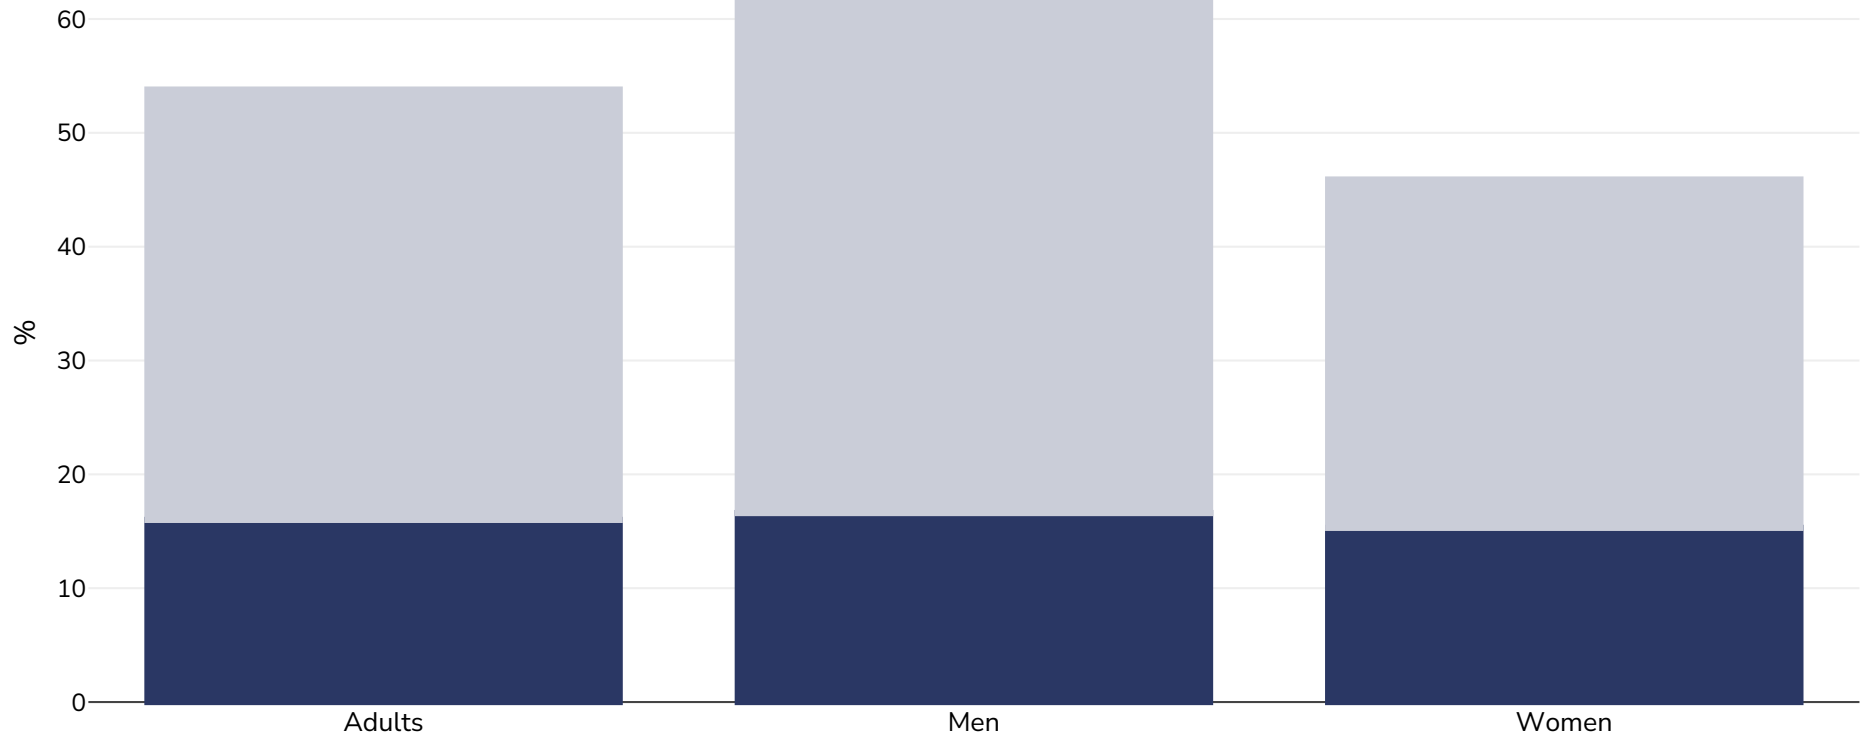

Spain: Obesity prevalence

Adults, 2019

■ Obesity ■ Overweight

Survey type: Self-reported

Age: 18+

Area covered: National

References: Eurostat 2019. Data available at https://appsso.eurostat.ec.europa.eu/nui/show.do?dataset=hlth_ehis_bm1i&lang=en (last accessed 09.08.21)

Unless otherwise noted, overweight refers to a BMI between 25kg and 29.9kg/m², obesity refers to a BMI greater than 30kg/m².