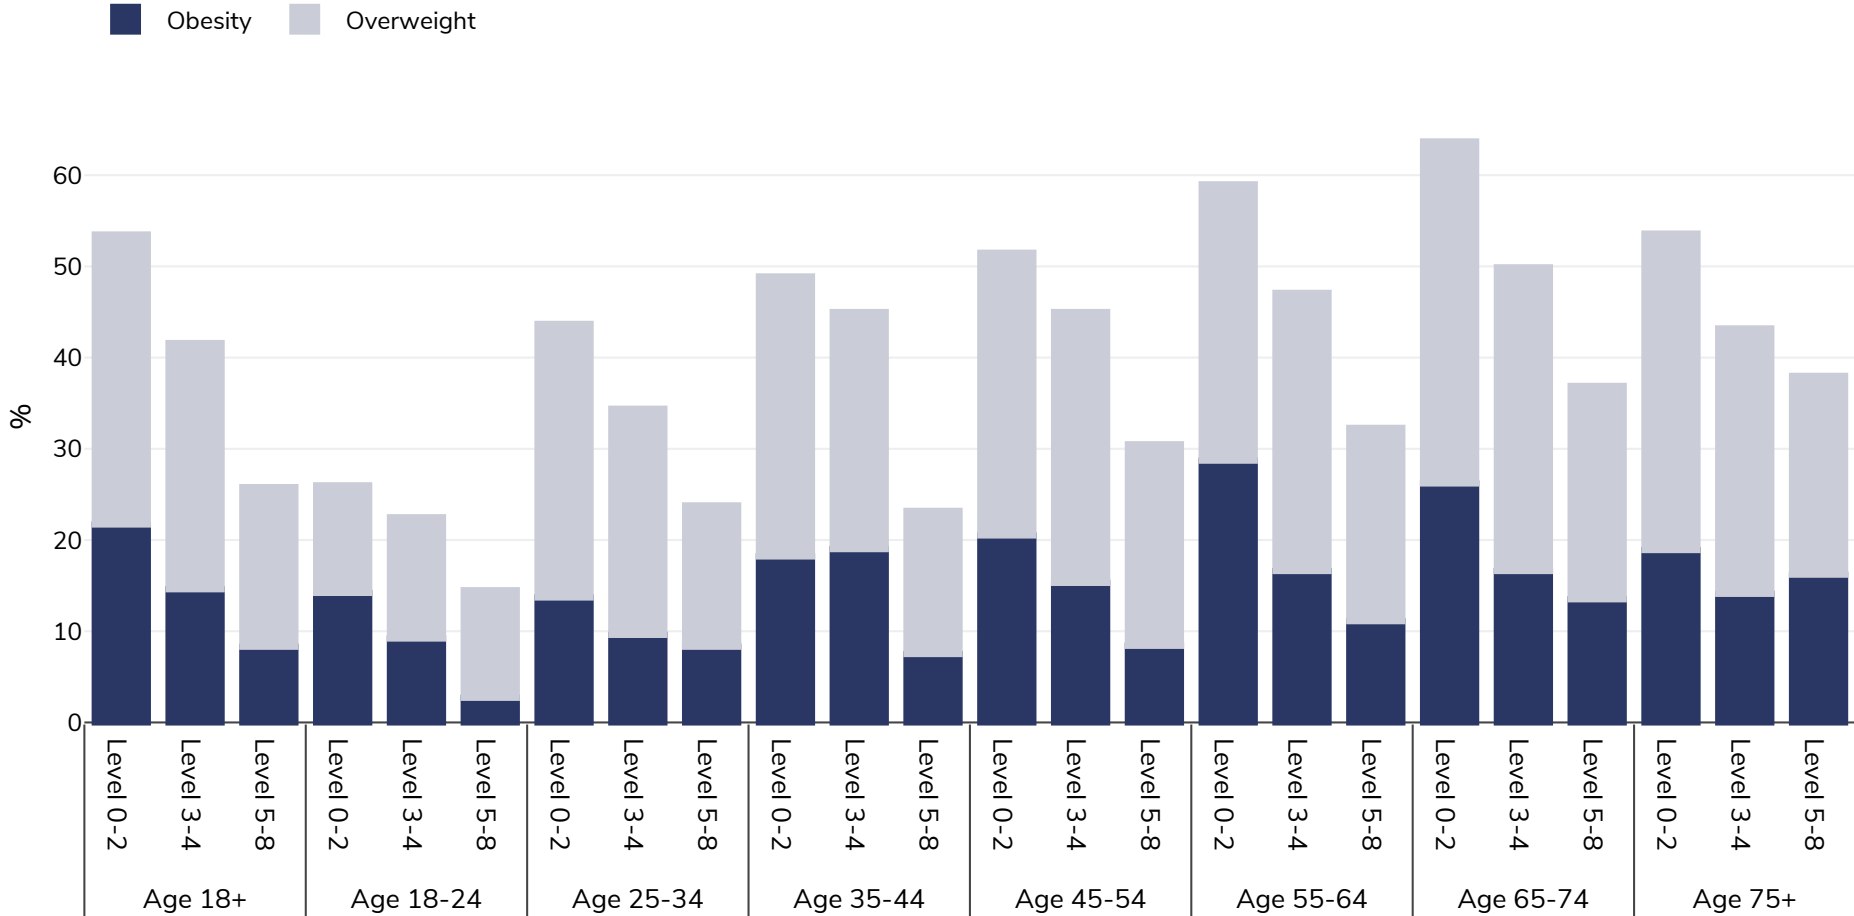

France: Overweight/obesity by age and education

Women, 2014

Survey type: Self-reported

Area covered: National

References: Eurostat Database: http://appsso.eurostat.ec.europa.eu/nui/show.do?dataset=hlth_ehis_bm1e&lang=en (last accessed 25.08.20)

Unless otherwise noted, overweight refers to a BMI between 25kg and 29.9kg/m², obesity refers to a BMI greater than 30kg/m².