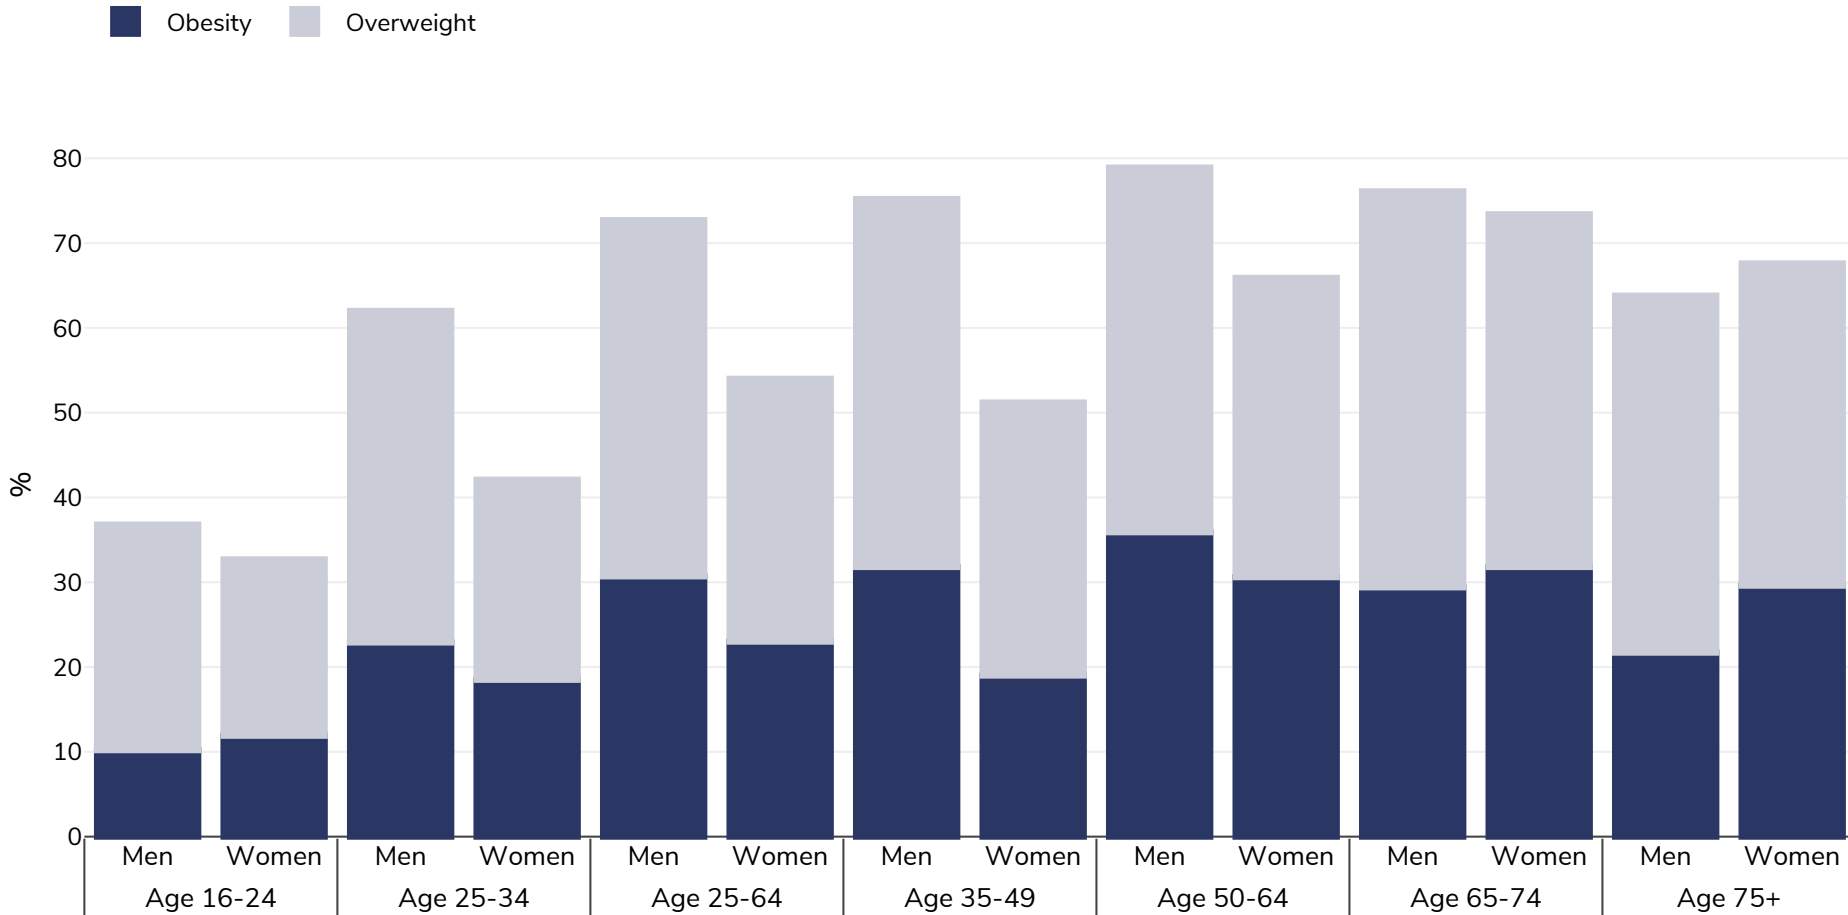

Malta: Overweight/obesity by age

Adults, 2017

Survey type: Self-reported

References: 2017 - EUROSTAT Database http://appsso.eurostat.ec.europa.eu/nui/show.do?dataset=ilc_hch10&lang=en (last accessed 25.08.20)

Unless otherwise noted, overweight refers to a BMI between 25kg and 29.9kg/m², obesity refers to a BMI greater than 30kg/m².