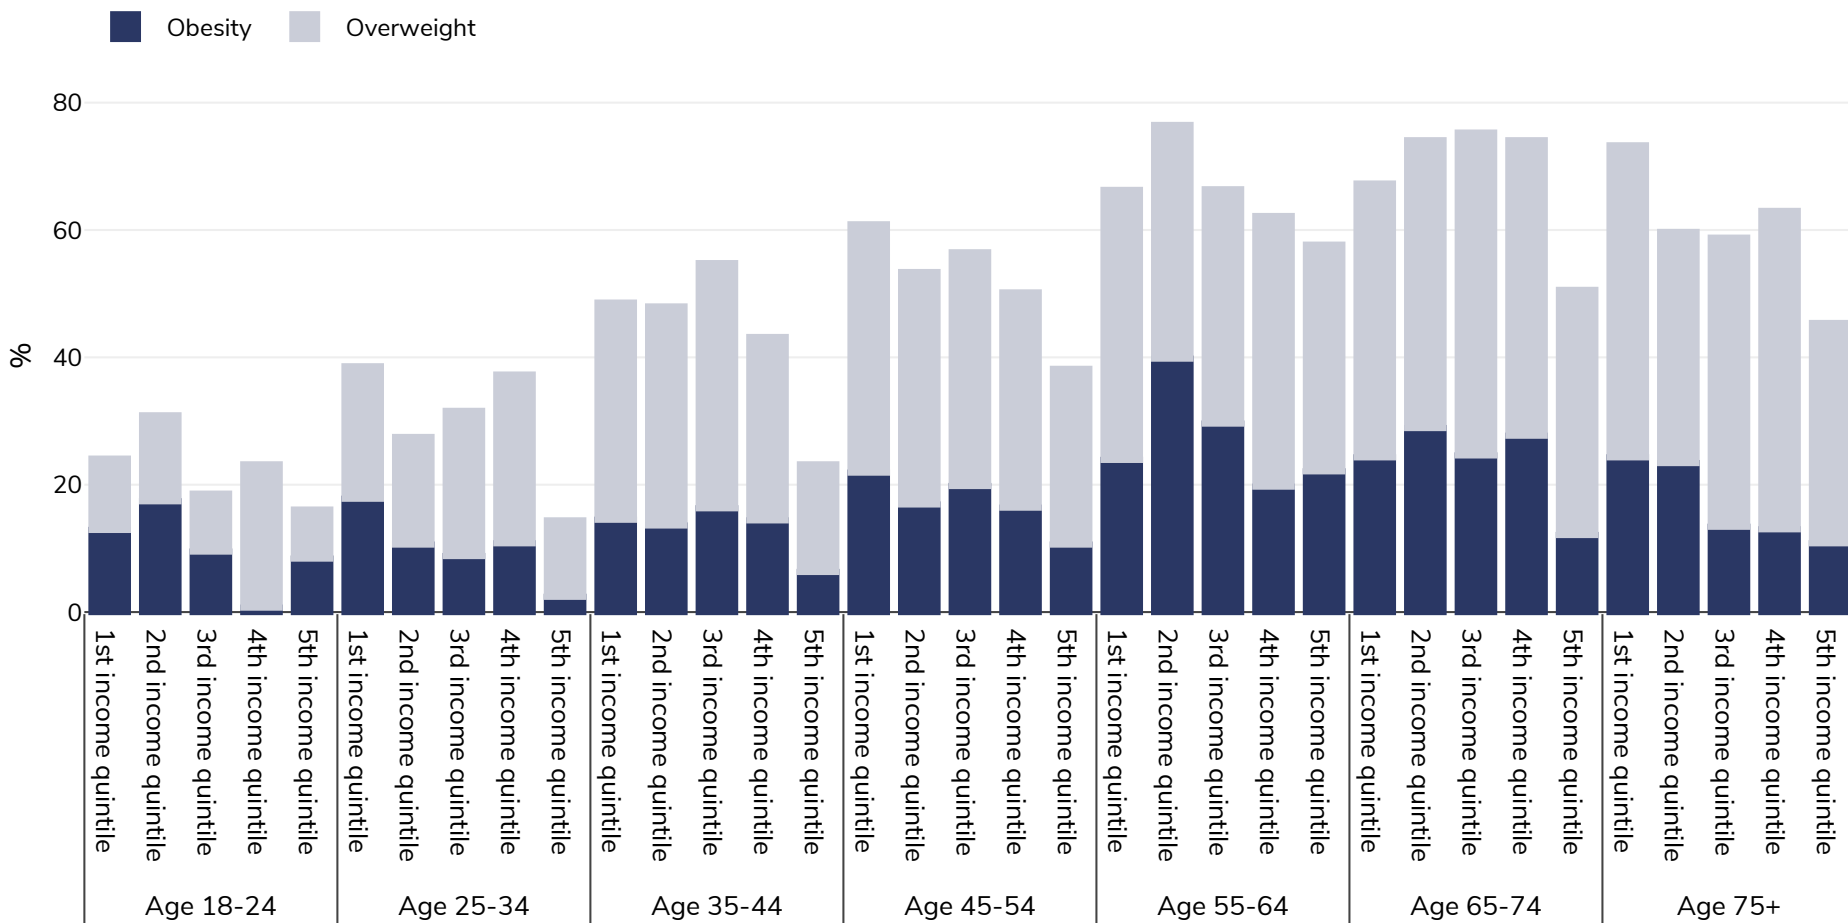

Portugal: Overweight/obesity by age and socio-economic group

Women, 2019

Survey type: Self-reported

Area covered: National

References: Eurostat 2019. Available at https://appsso.eurostat.ec.europa.eu/nui/show.do?dataset=hlth_ehis_bm1i&lang=en (last accessed 09.08.21).

Unless otherwise noted, overweight refers to a BMI between 25kg and 29.9kg/m², obesity refers to a BMI greater than 30kg/m².