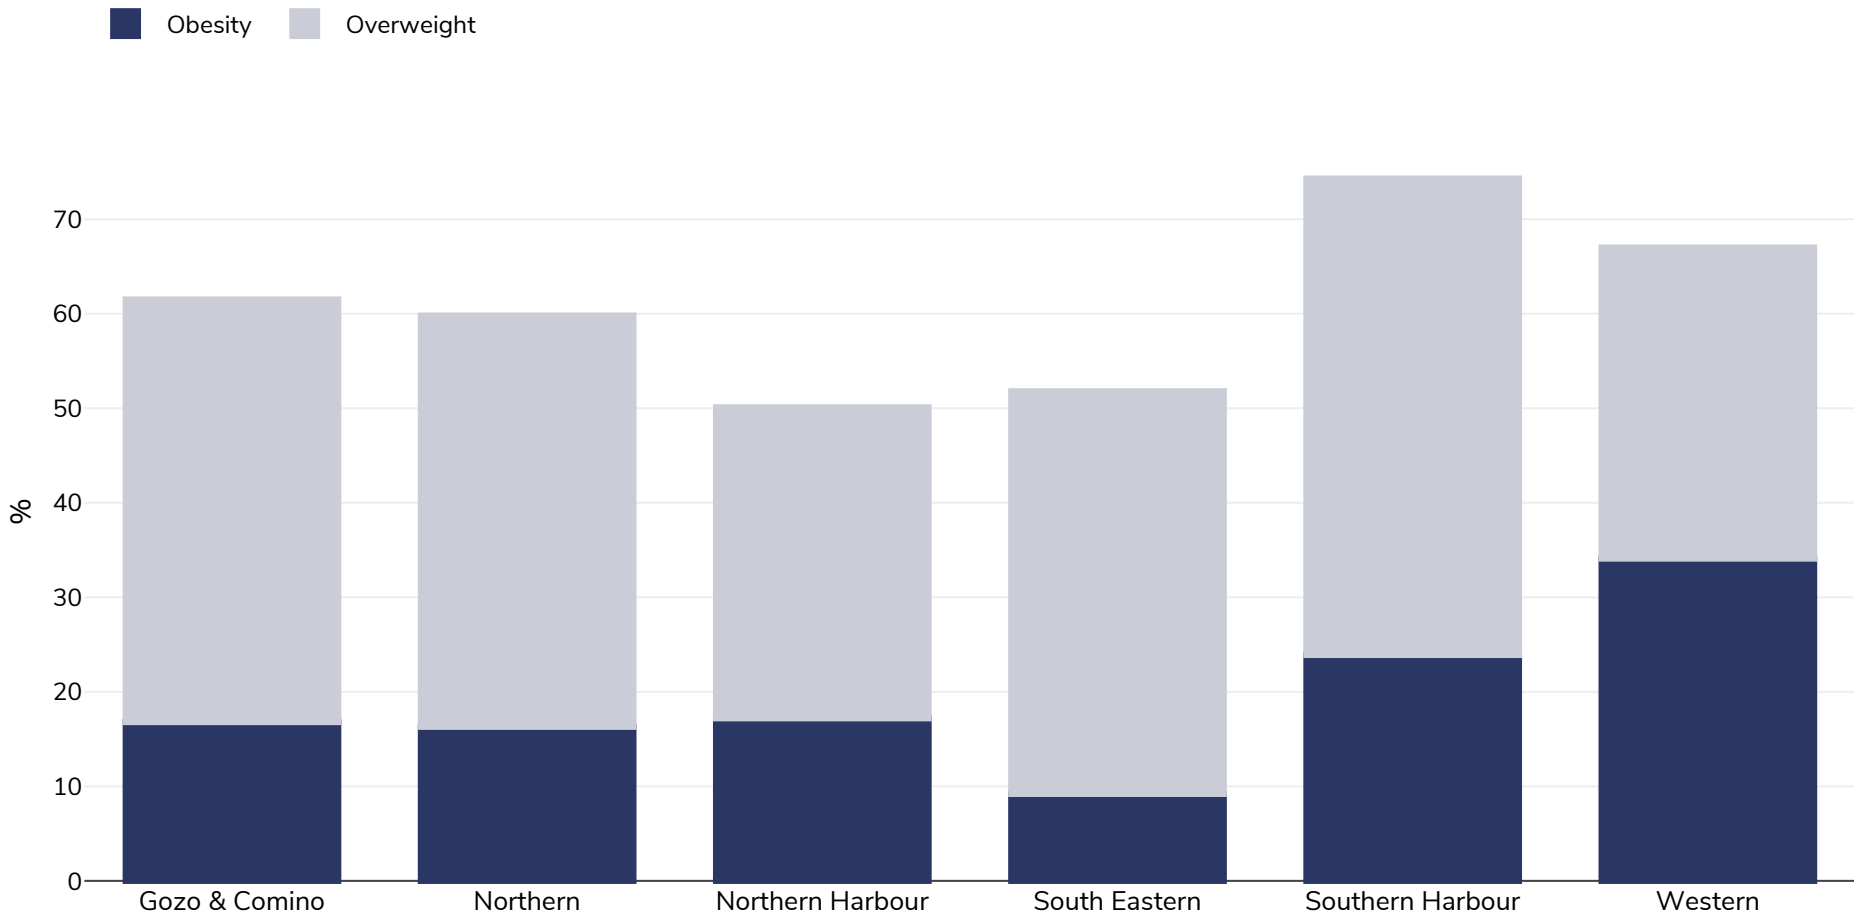

Malta: Overweight/obesity by region

Adults, 2003

Survey type:	Self-reported
Age:	18+
Sample size:	292710
Area covered:	National

References: http://nso.gov.mt/en/publicatons/Publications_by_Unit/Documents/01_Methodology_and_Research/Lifestyle_Survey_2003.pdf (last accessed 1 Oct 2015)
2003 Lifestyle Survey.

Unless otherwise noted, overweight refers to a BMI between 25kg and 29.9kg/m², obesity refers to a BMI greater than 30kg/m².