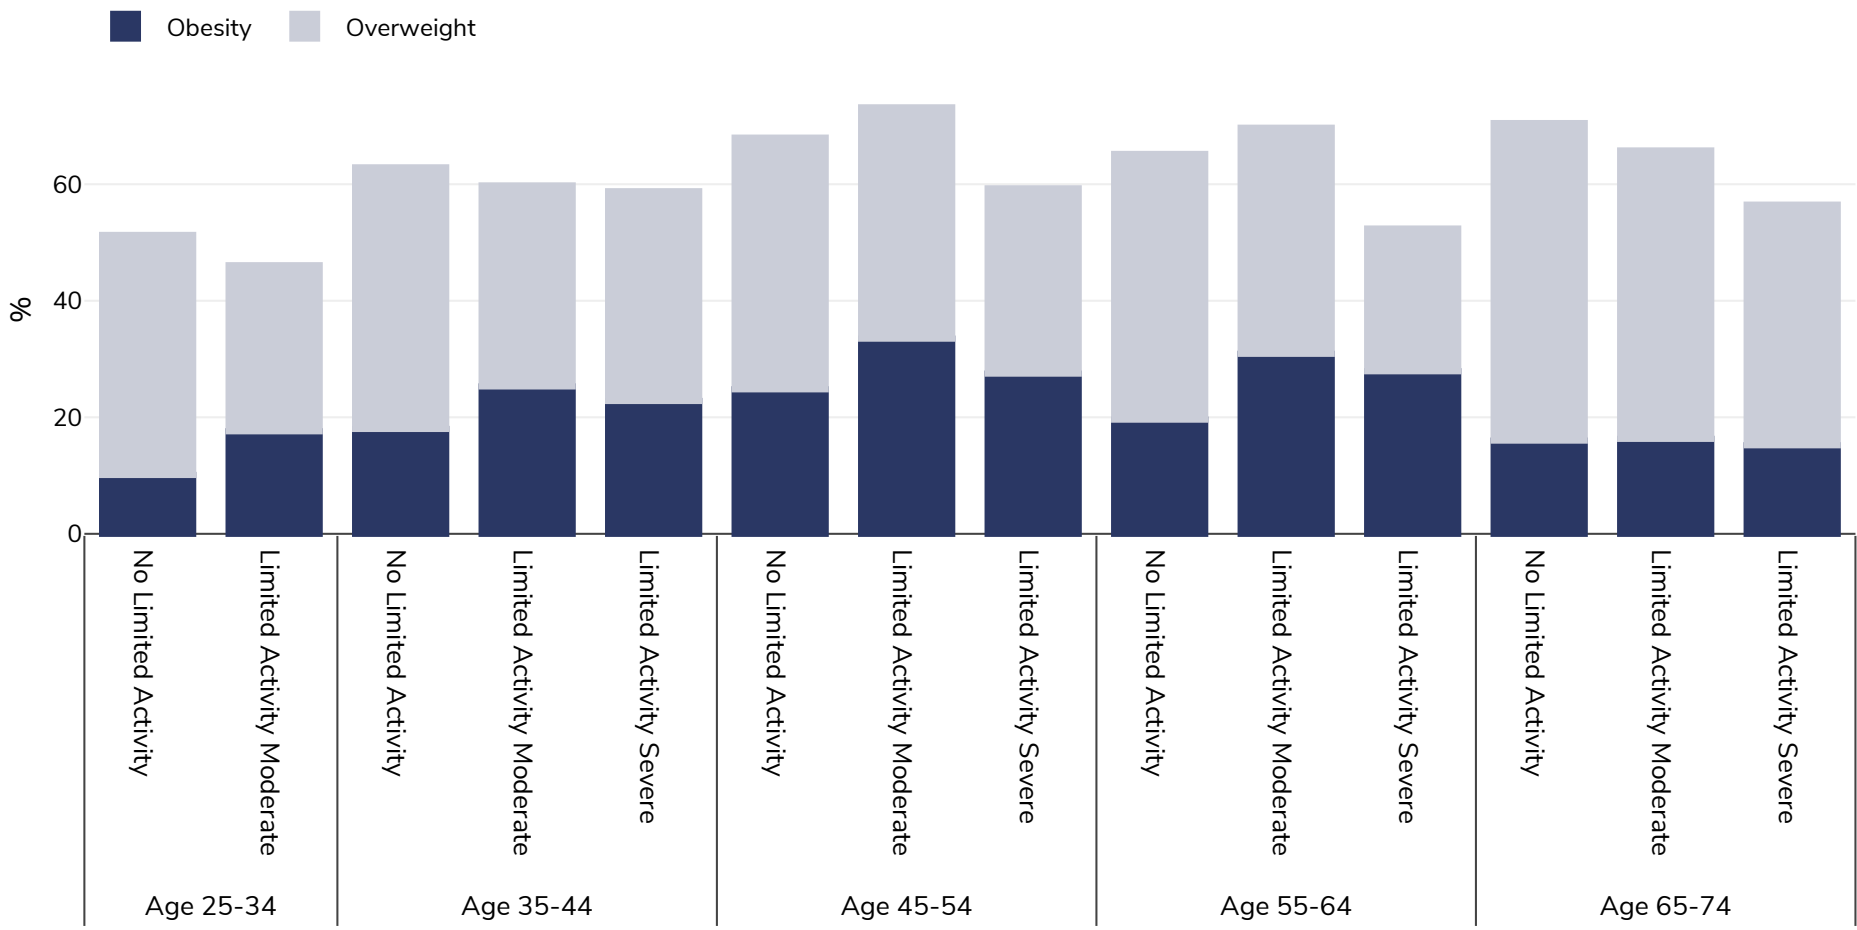

Latvia: Overweight/obesity by age and limited activity

Men, 2014

Survey type: Self-reported

Area covered: National

References: Eurostat 2014 available at <https://appsso.eurostat.ec.europa.eu/nui/submitViewTableAction.do> (last accessed 06.10.21)

Unless otherwise noted, overweight refers to a BMI between 25kg and 29.9kg/m², obesity refers to a BMI greater than 30kg/m².