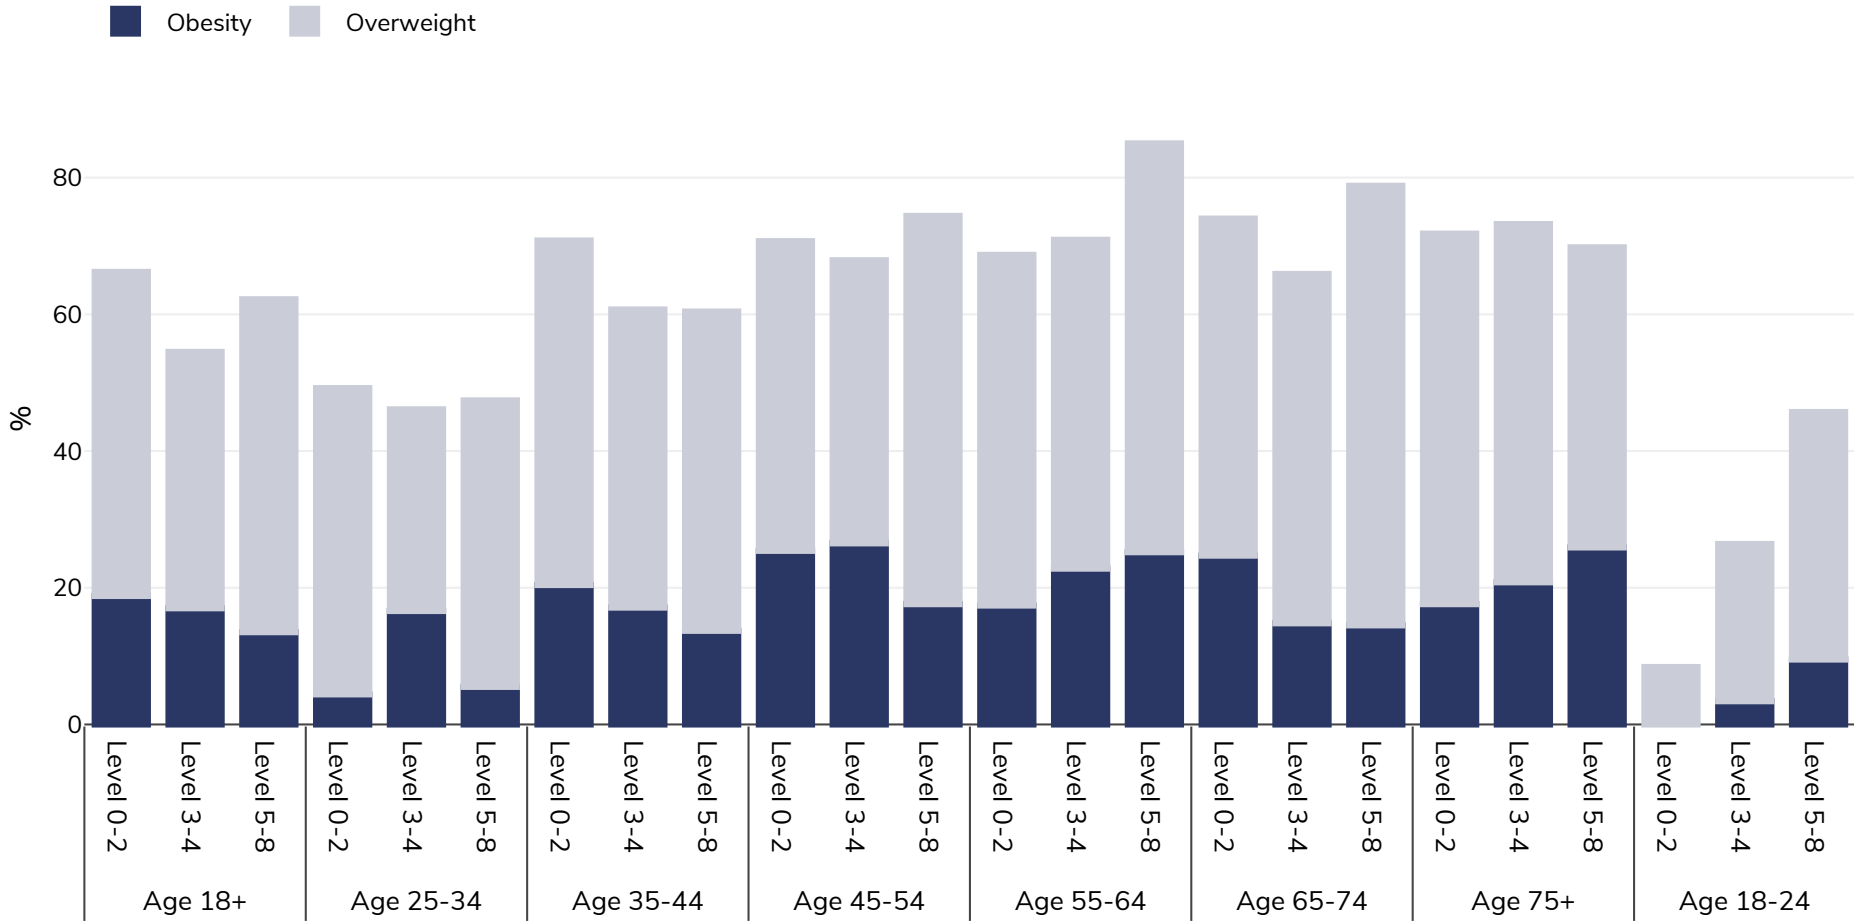

Cyprus: Overweight/obesity by age and education

Men, 2014

Survey type: Self-reported

Area covered: National

References: Eurostat Database: http://appsso.eurostat.ec.europa.eu/nui/show.do?dataset=hlth_ehis_bm1e&lang=en (last accessed 25.08.20)

Unless otherwise noted, overweight refers to a BMI between 25kg and 29.9kg/m², obesity refers to a BMI greater than 30kg/m².