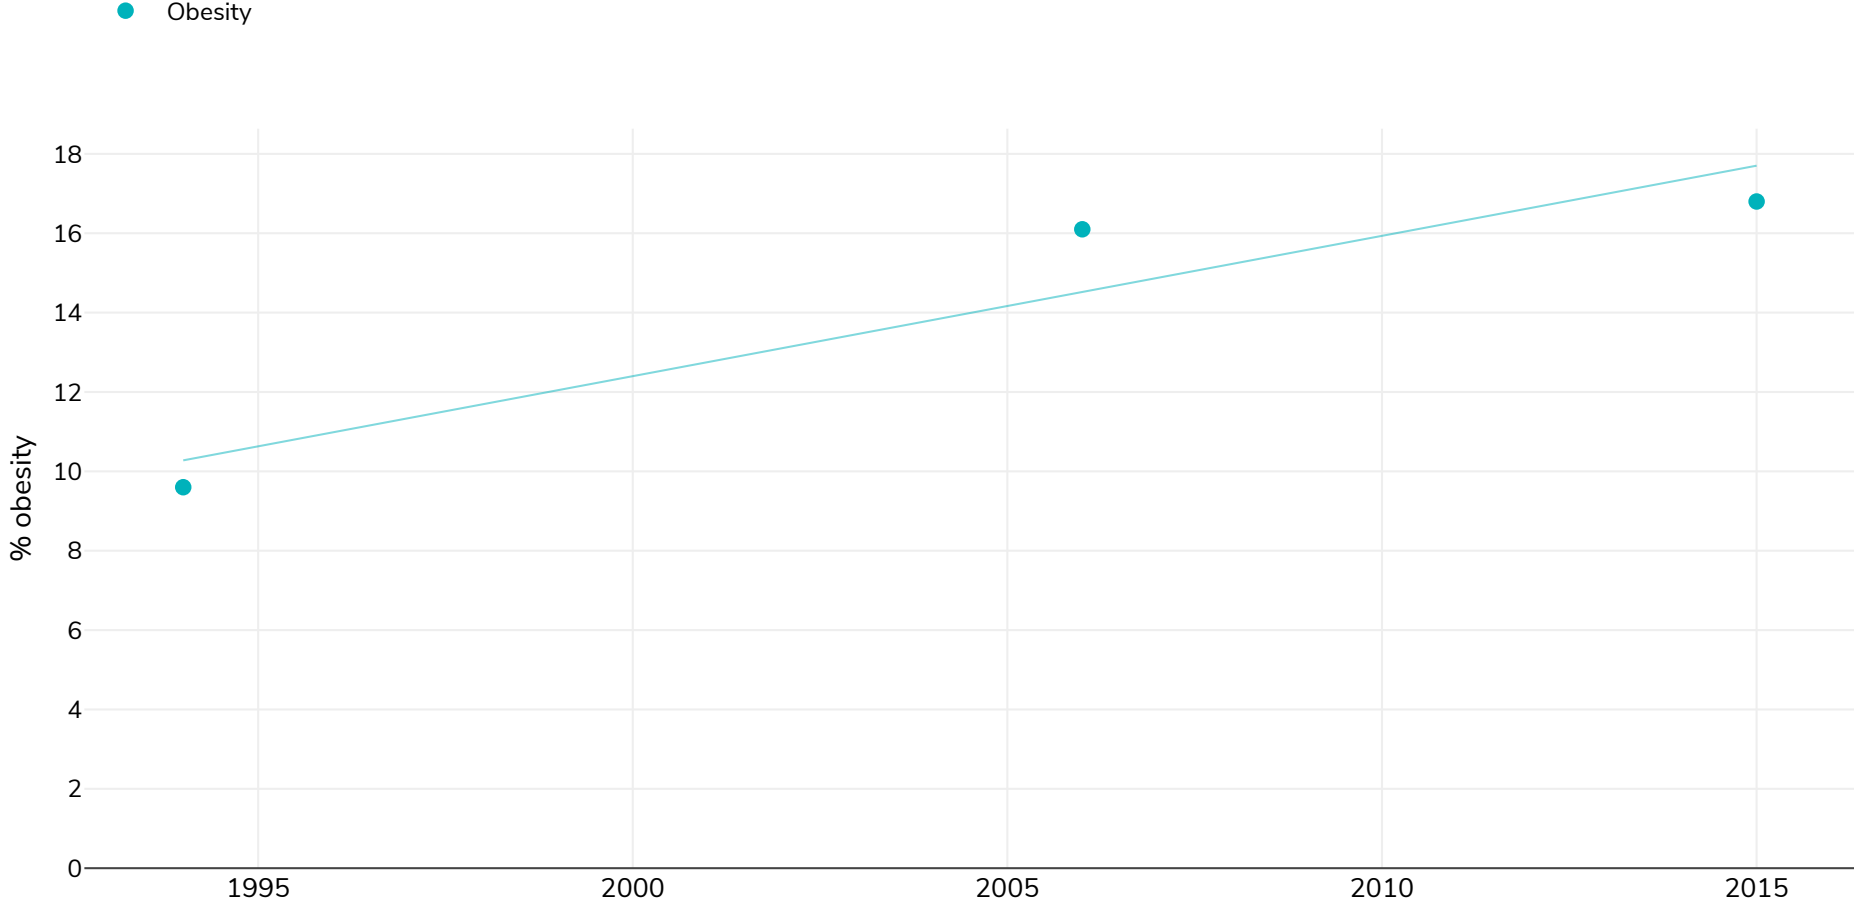

France: % Adults living with obesity, 1994-2015

Men

Survey type: Measured

References: For full details of references visit <https://data.worldobesity.org/>

Unless otherwise noted, overweight refers to a BMI between 25kg and 29.9kg/m², obesity refers to a BMI greater than 30kg/m².

Different methodologies may have been used to collect this data and so data from different surveys may not be strictly comparable. Please check with original data sources for methodologies used.