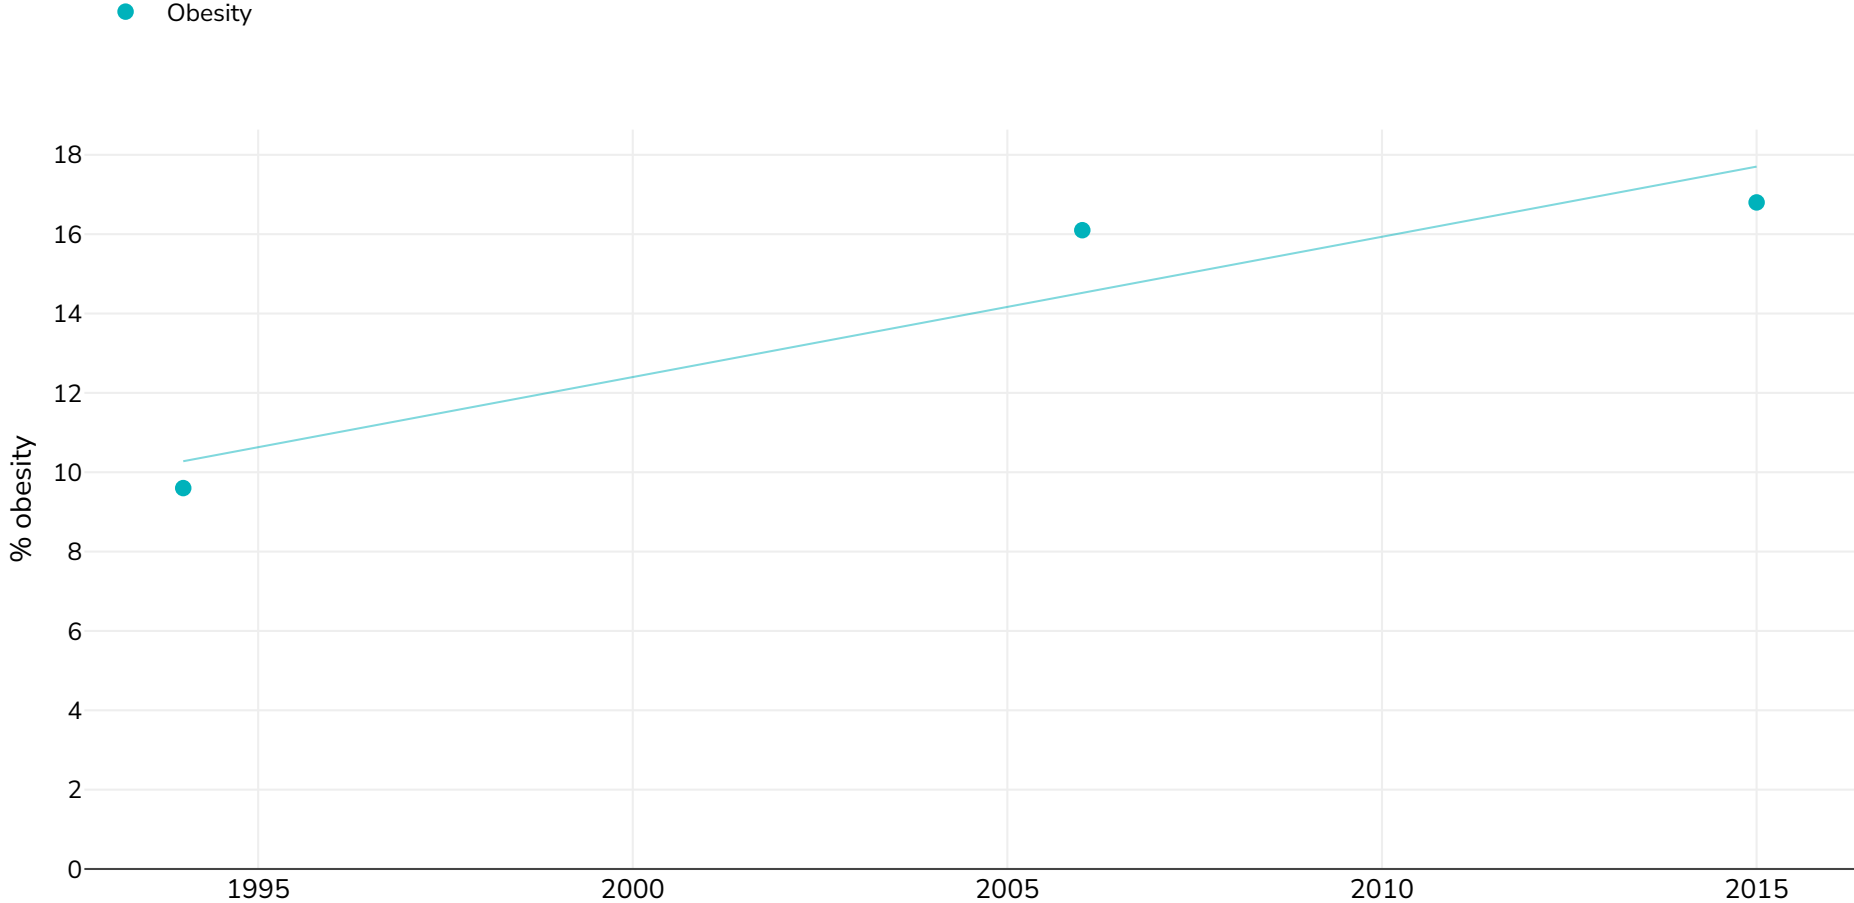

# France: % Adults living with obesity in France 1994-2015

## Men

**Survey type:** Measured

**References:** For full details of references visit <https://data.worldobesity.org/>

*Unless otherwise noted, overweight refers to a BMI between 25kg and 29.9kg/m<sup>2</sup>, obesity refers to a BMI greater than 30kg/m<sup>2</sup>.*