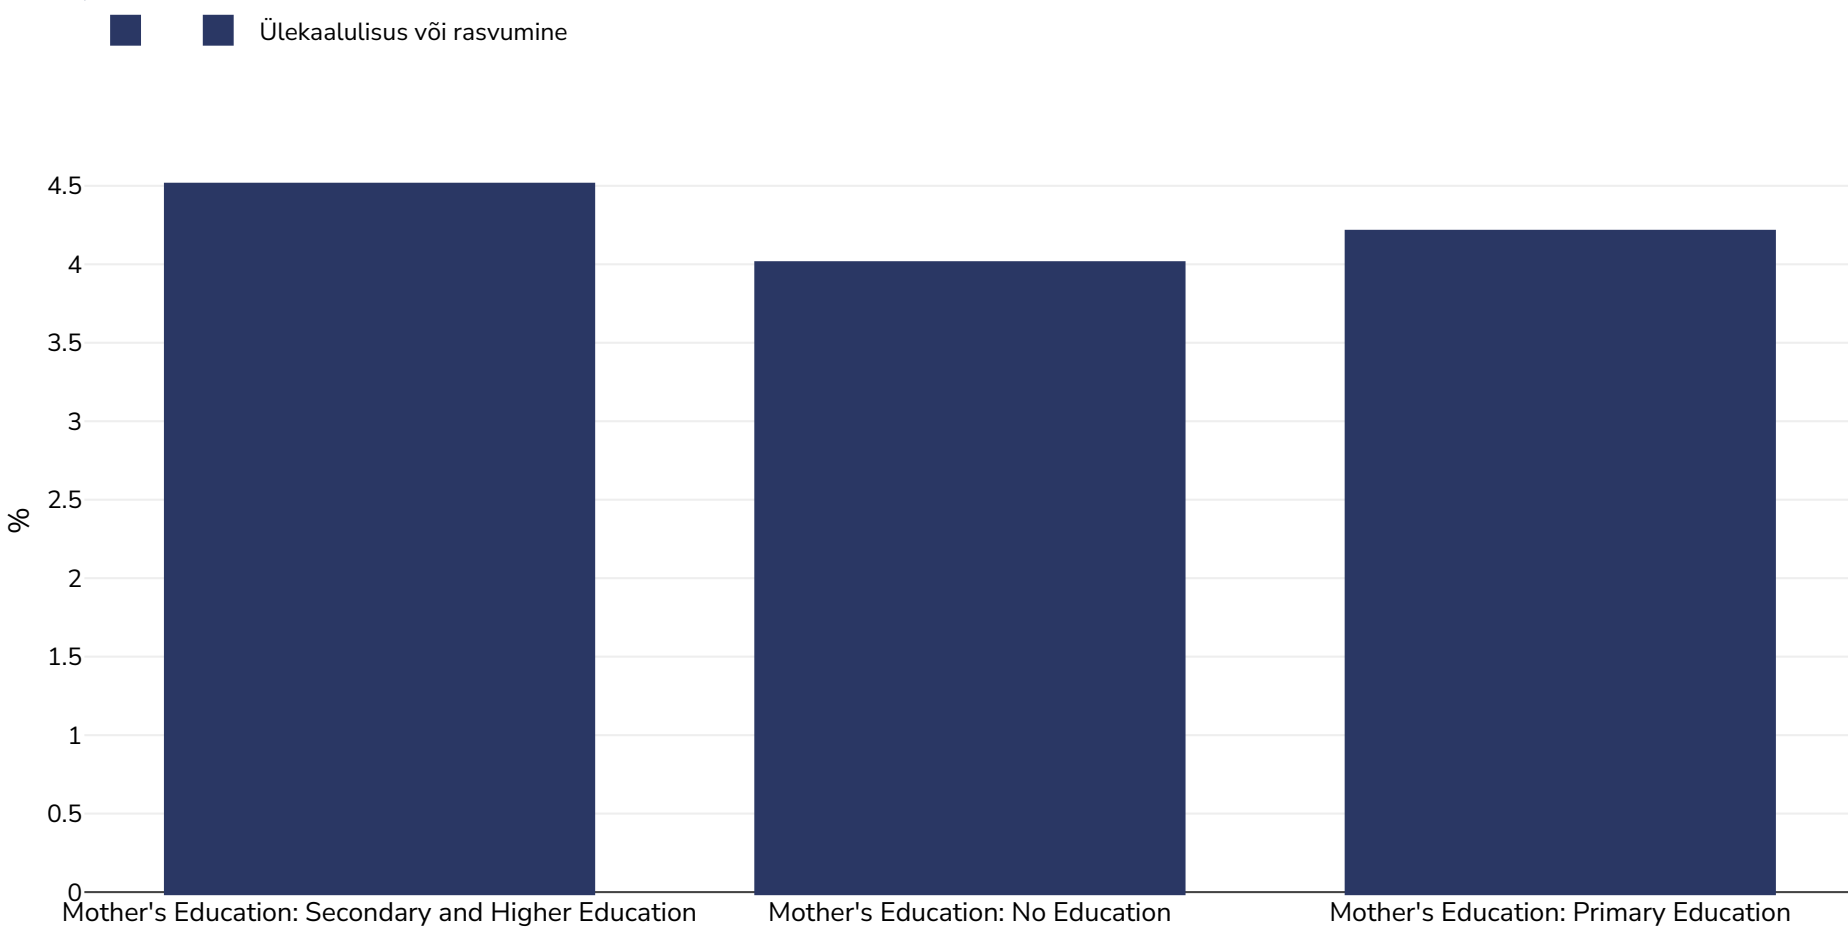

Omaan: Overweight/obesity by education

Infants, 2014

Valimi suurus: 4498

Viited: MICS: Multiple Indicator Cluster Survey 2014, Final Report. Muscat, Oman, 2016.

Märkused: UNICEF/WHO/World Bank Joint Child Malnutrition Estimates Expanded Database: Overweight (Survey Estimates), May 2023, New York. For more information about the methodology, please consult <https://data.unicef.org/resources/jme-2023-country-consultations/>