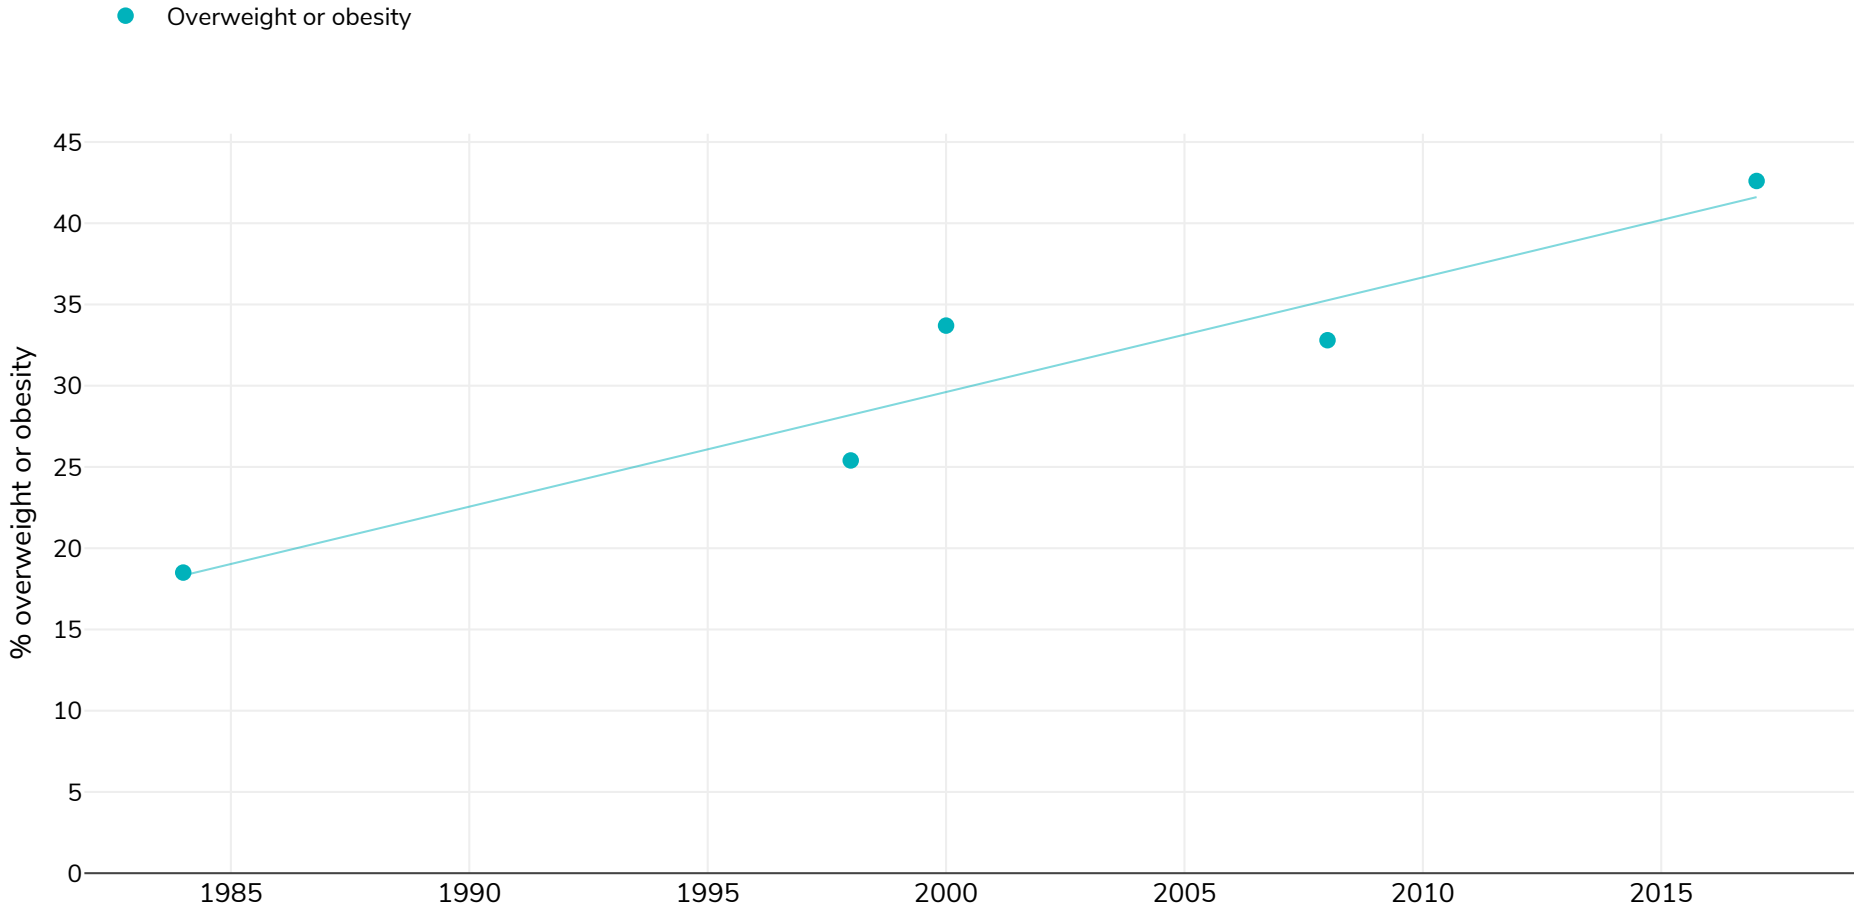

Morocco: % Adults living with overweight or obesity, 1984-2018

Men

Survey type: Measured

References: For full details of references visit <https://data.worldobesity.org/>

Unless otherwise noted, overweight refers to a BMI between 25kg and 29.9kg/m², obesity refers to a BMI greater than 30kg/m².

Different methodologies may have been used to collect this data and so data from different surveys may not be strictly comparable. Please check with original data sources for methodologies used.