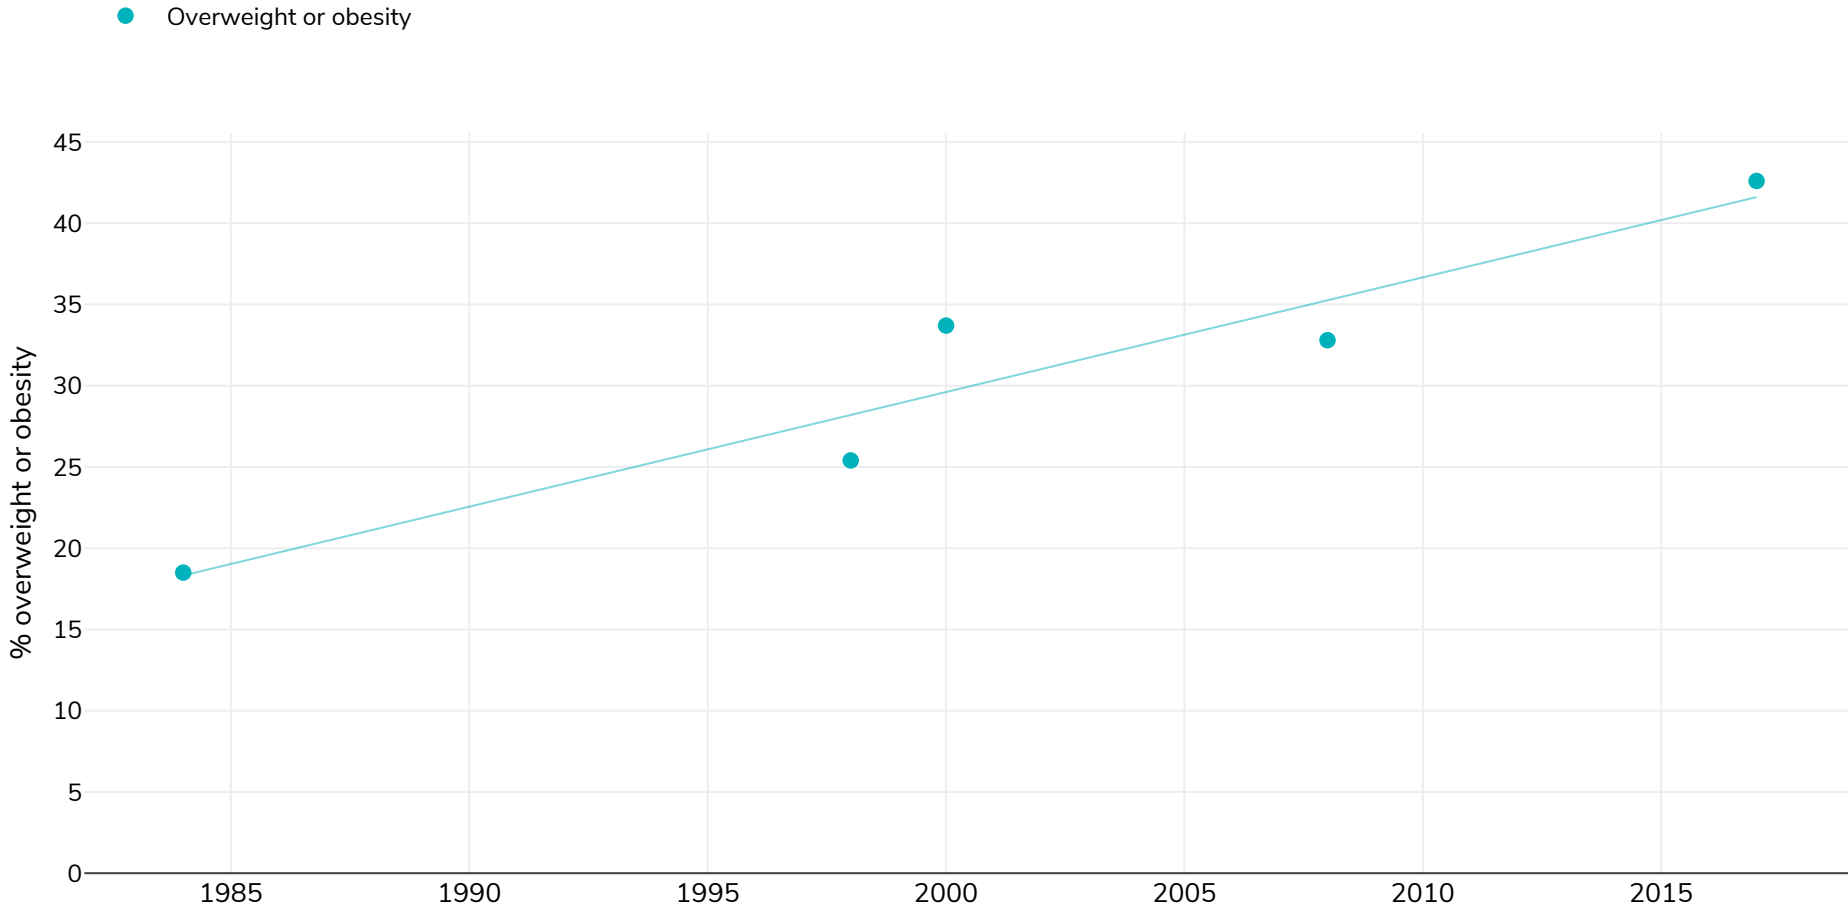

Morocco: % Adults living with overweight or obesity, 1984-2018

Men

Survey type: Measured

References: For full details of references visit <https://data.worldobesity.org/>

Unless otherwise noted, overweight refers to a BMI between 25kg and 29.9kg/m², obesity refers to a BMI greater than 30kg/m².

Different methodologies may have been used to collect this data and so data from different surveys may not be strictly comparable. Please check with original data sources for methodologies used.