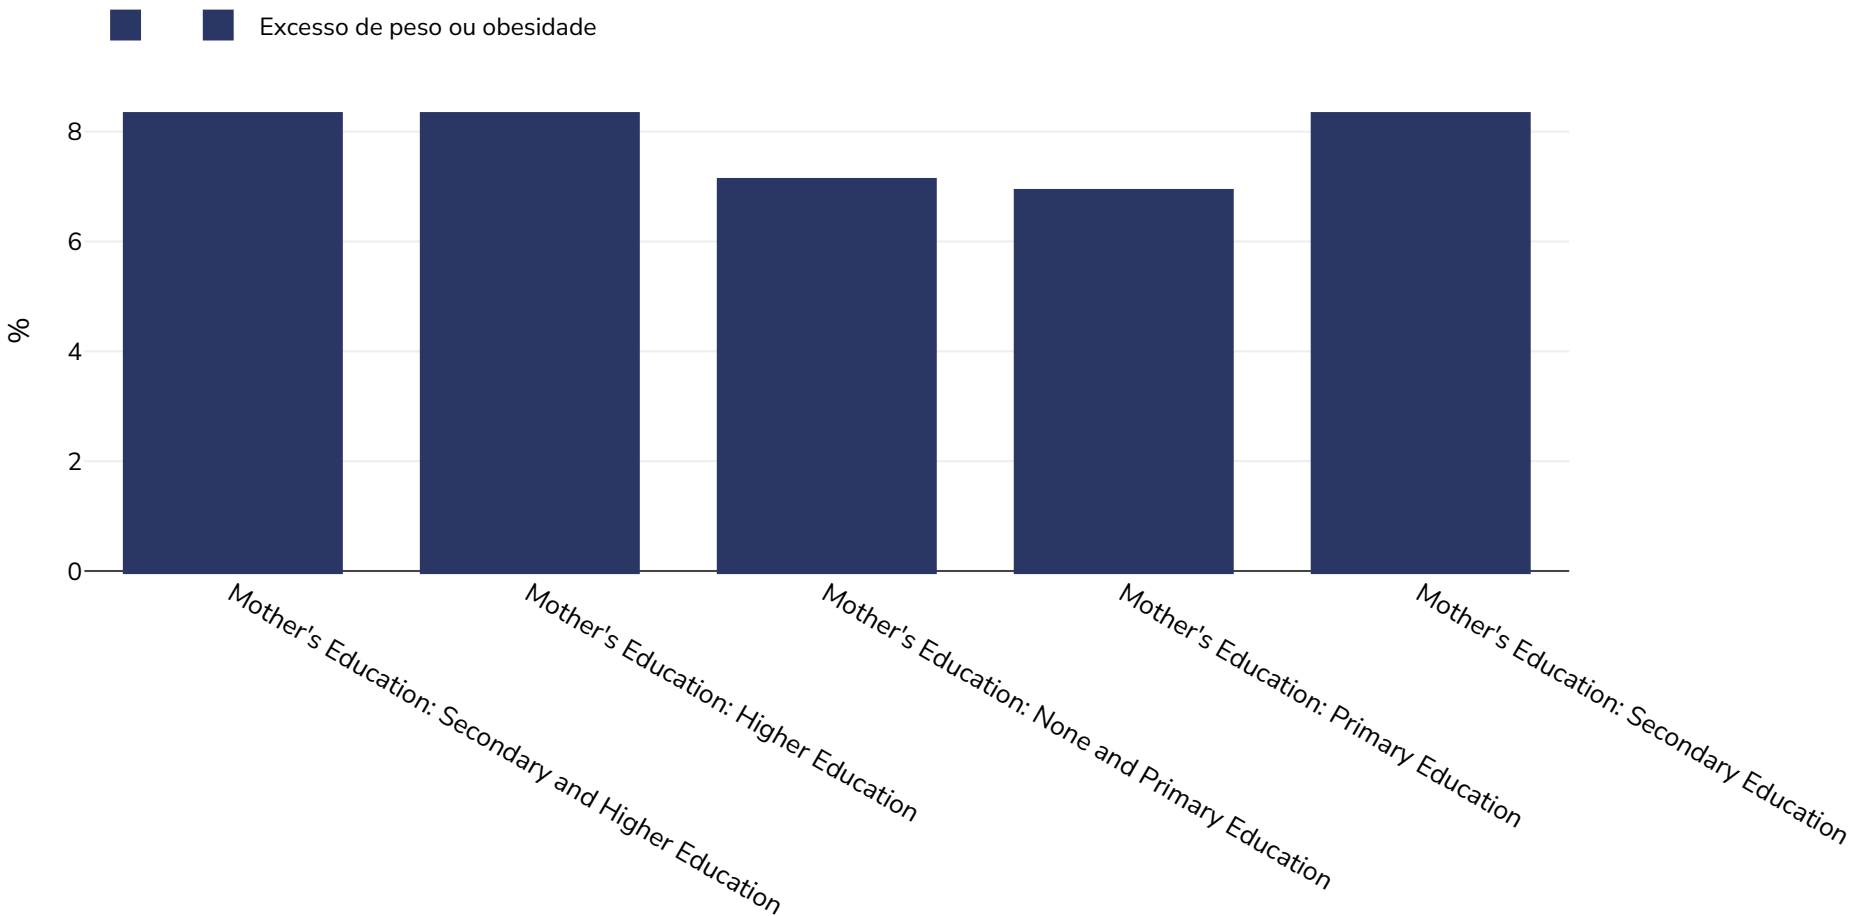

México: Overweight/obesity by education

Infants, 2020

Tamanho da amostra: 9891242

Referências: Other: Encuesta Nacional de Salud y Nutrición Continua COVID-19, Mexico 2020

Notas: UNICEF/WHO/World Bank Joint Child Malnutrition Estimates Expanded Database: Overweight (Survey Estimates), May 2023, New York. For more information about the methodology, please consult <https://data.unicef.org/resources/jme-2023-country-consultations/>