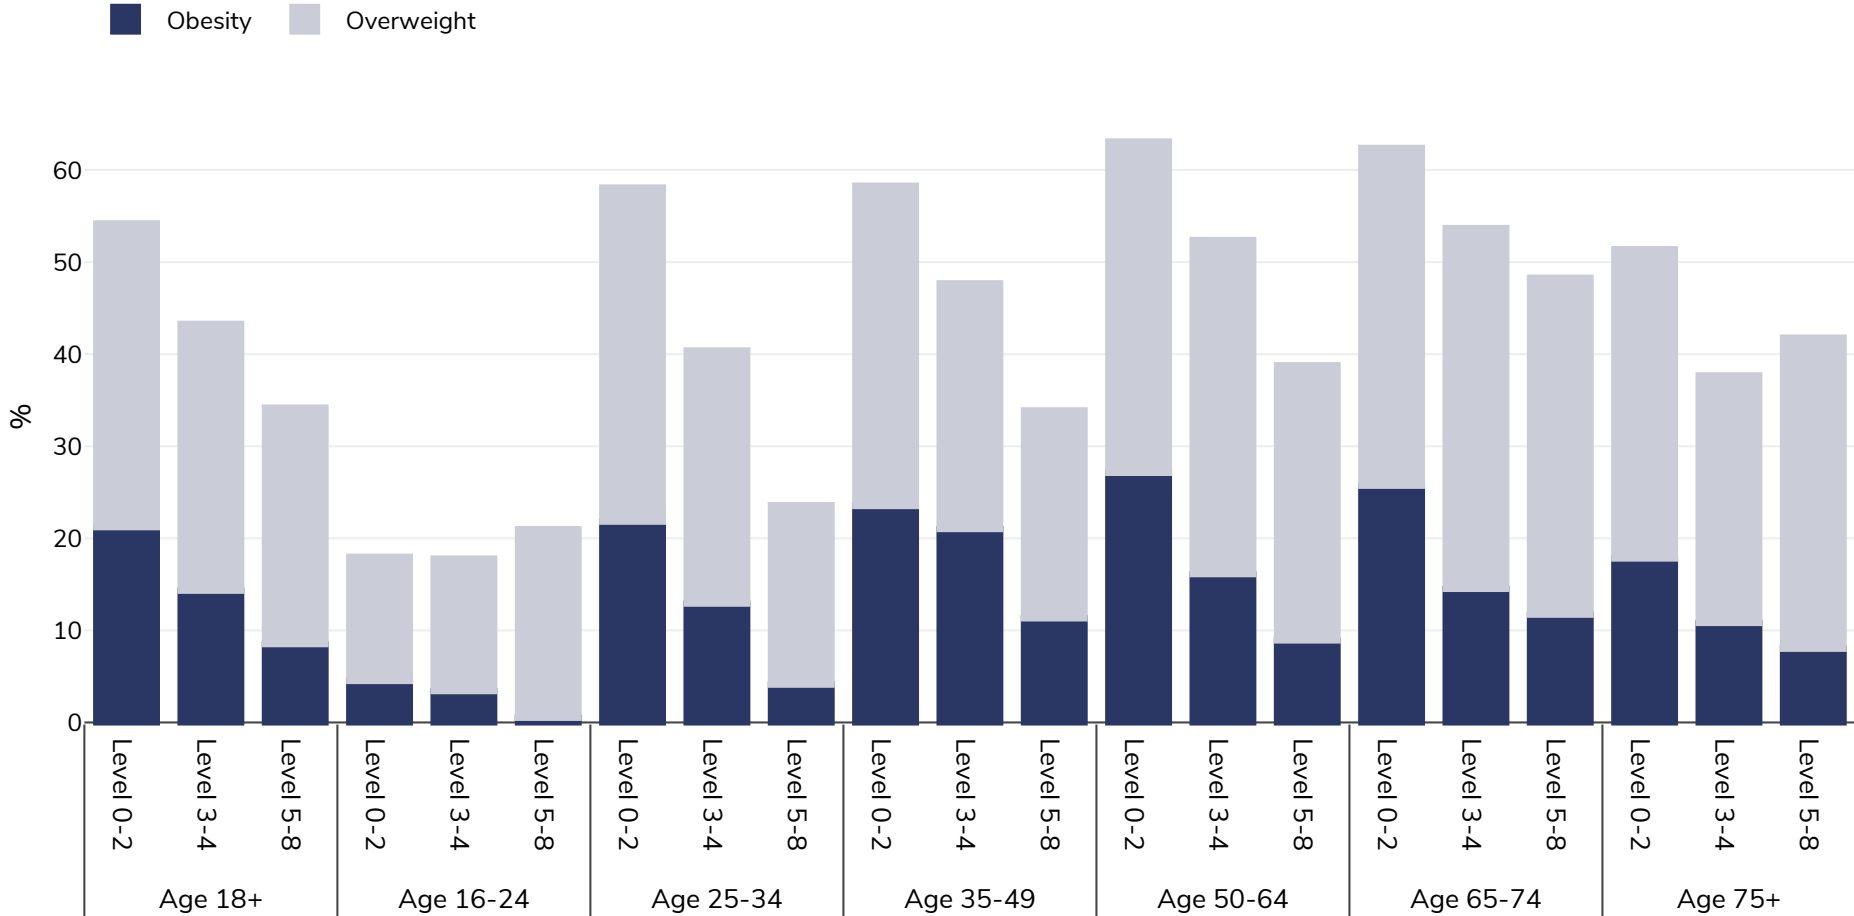

Belgium: Overweight/obesity by age and education

Women, 2017

Survey type: Self-reported

Area covered: National

References: EUROSTAT Database http://appsso.eurostat.ec.europa.eu/nui/show.do?dataset=ilc_hch10&lang=en (last accessed 25.08.20)

Unless otherwise noted, overweight refers to a BMI between 25kg and 29.9kg/m², obesity refers to a BMI greater than 30kg/m².