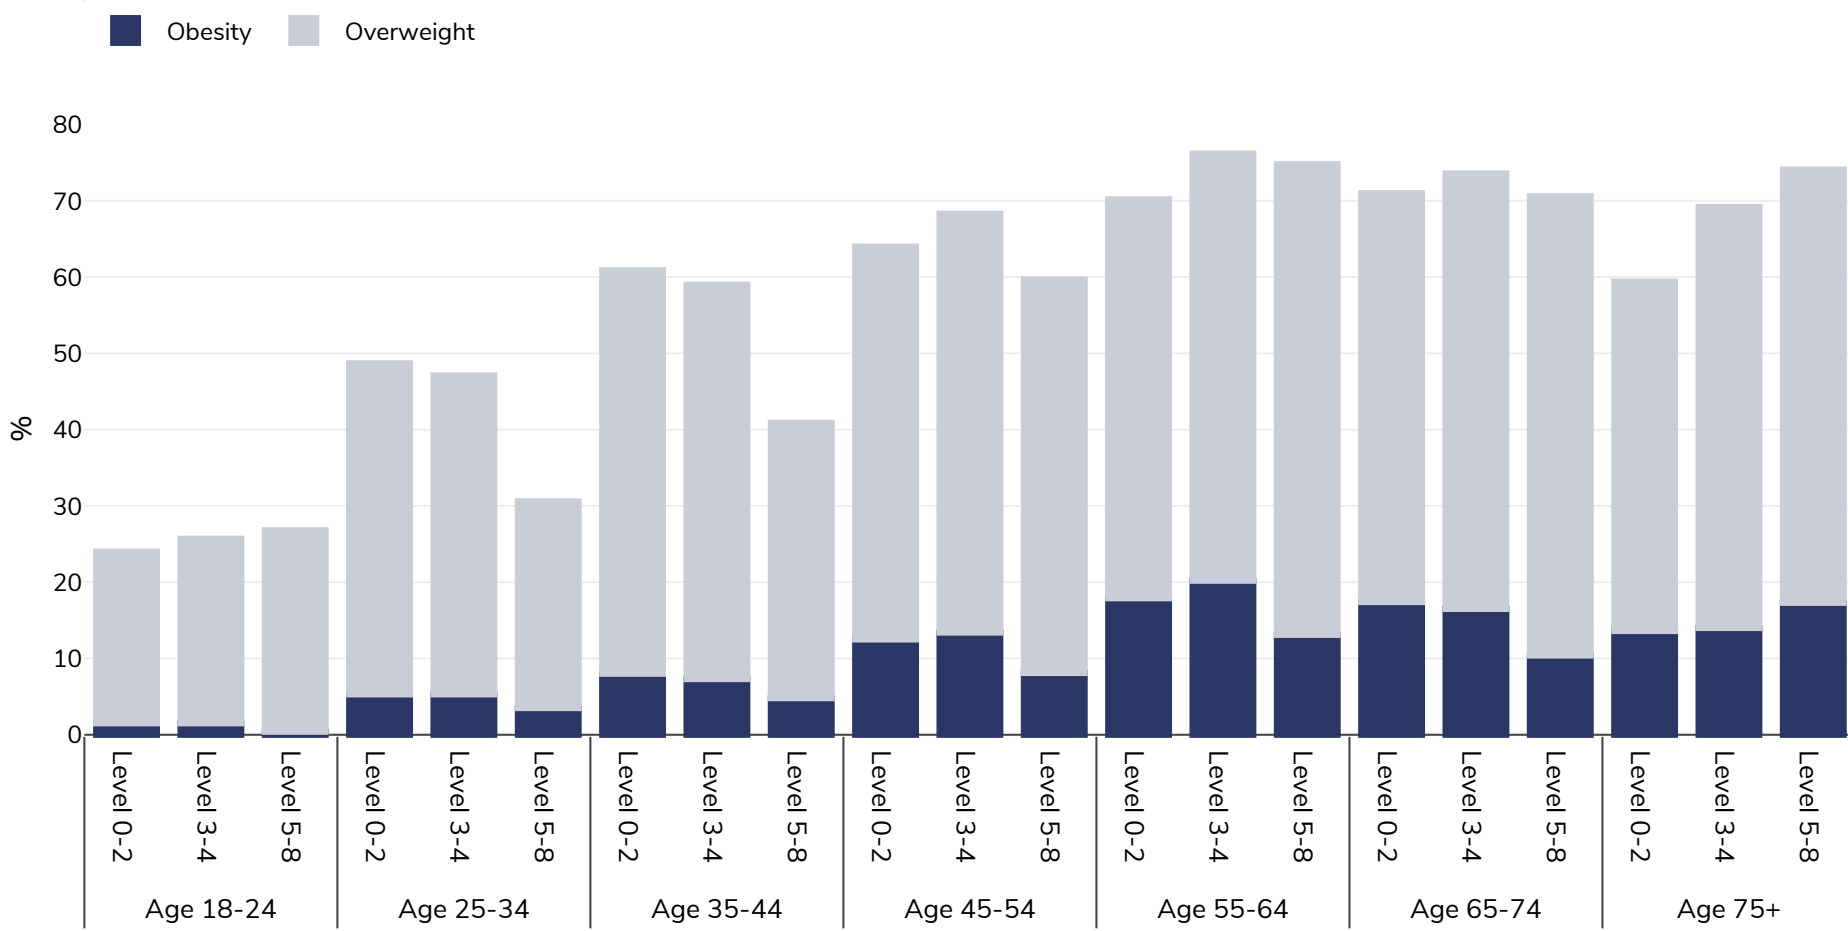

# Romania: Overweight/obesity by age and education

Adults, 2019

Survey type: Self-reported

Area covered: National

References: Eurostat 2019. Available at [https://appsso.eurostat.ec.europa.eu/nui/show.do?dataset=hlth\\_ehis\\_bm1e&lang=en](https://appsso.eurostat.ec.europa.eu/nui/show.do?dataset=hlth_ehis_bm1e&lang=en) (last accessed 09.08.21).

Unless otherwise noted, overweight refers to a BMI between 25kg and 29.9kg/m<sup>2</sup>, obesity refers to a BMI greater than 30kg/m<sup>2</sup>.