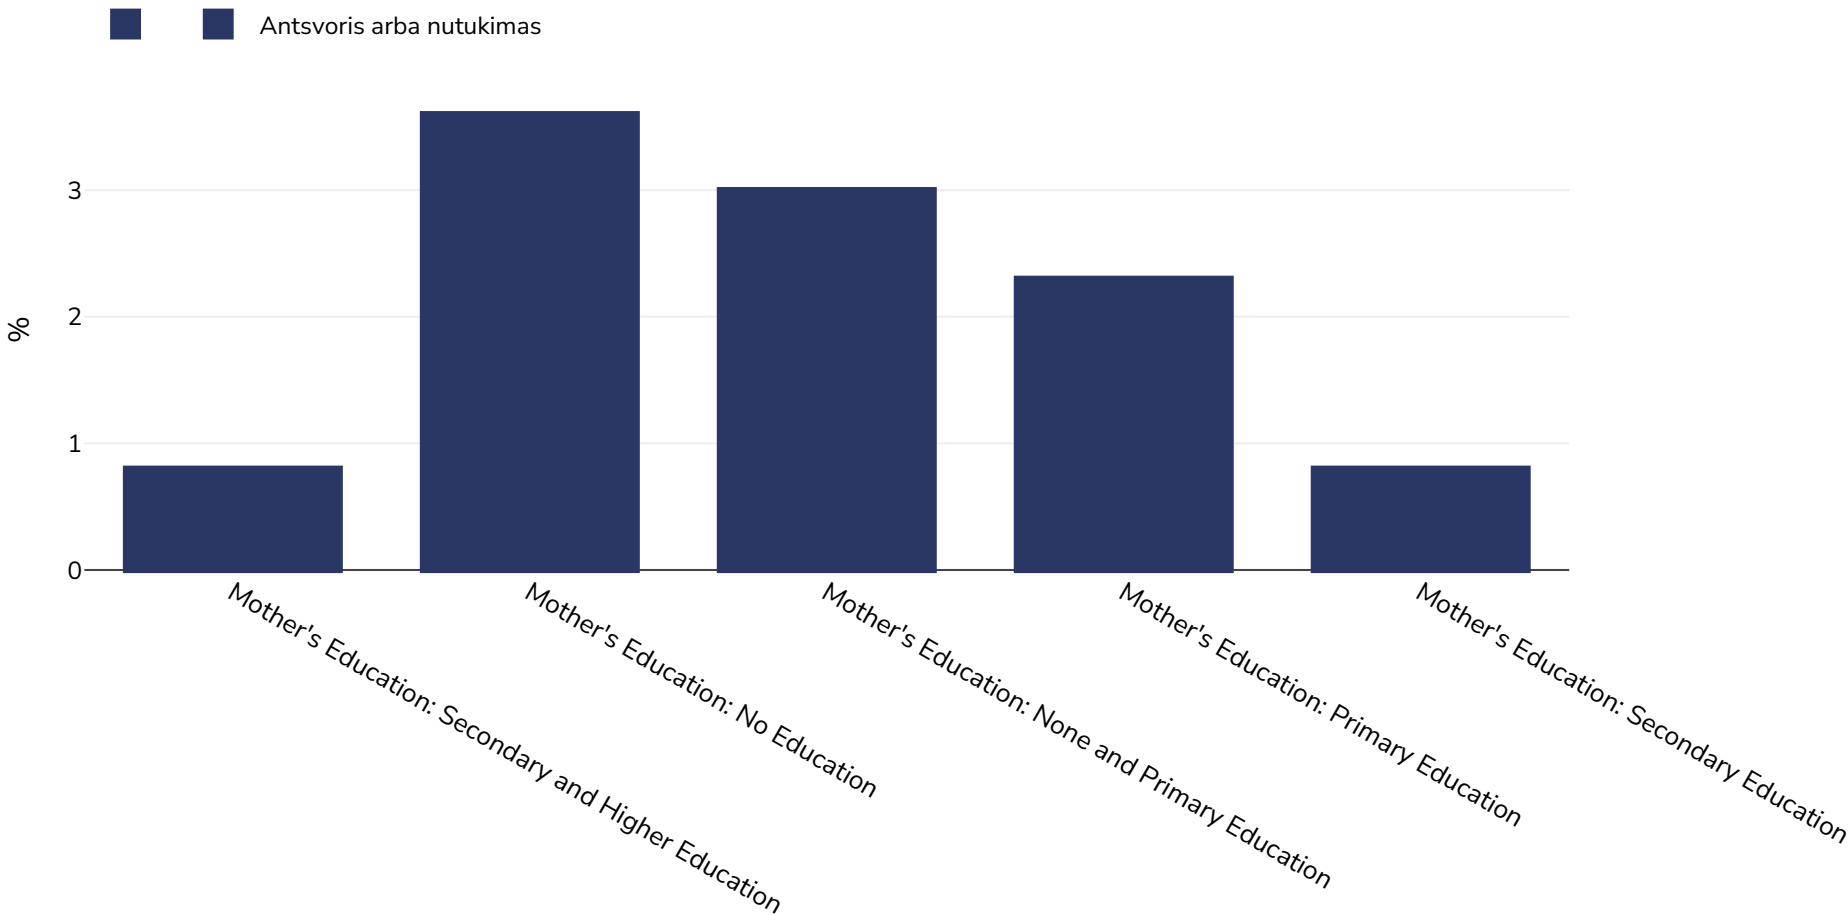

Laosas: Overweight/obesity by education

Infants, 2000

Imties dydis: 1462

Nuorodos: MICS: Laos Multiple Indicator Cluster Survey 2000. New York, United States: United Nations Children's Fund (UNICEF).

Pastabos (tik anglų k.): UNICEF/WHO/World Bank Joint Child Malnutrition Estimates Expanded Database: Overweight (Survey Estimates), May 2023, New York. For more information about the methodology, please consult <https://data.unicef.org/resources/jme-2023-country-consultations/>

Apibrėžimai (anglų k.): =>+SD