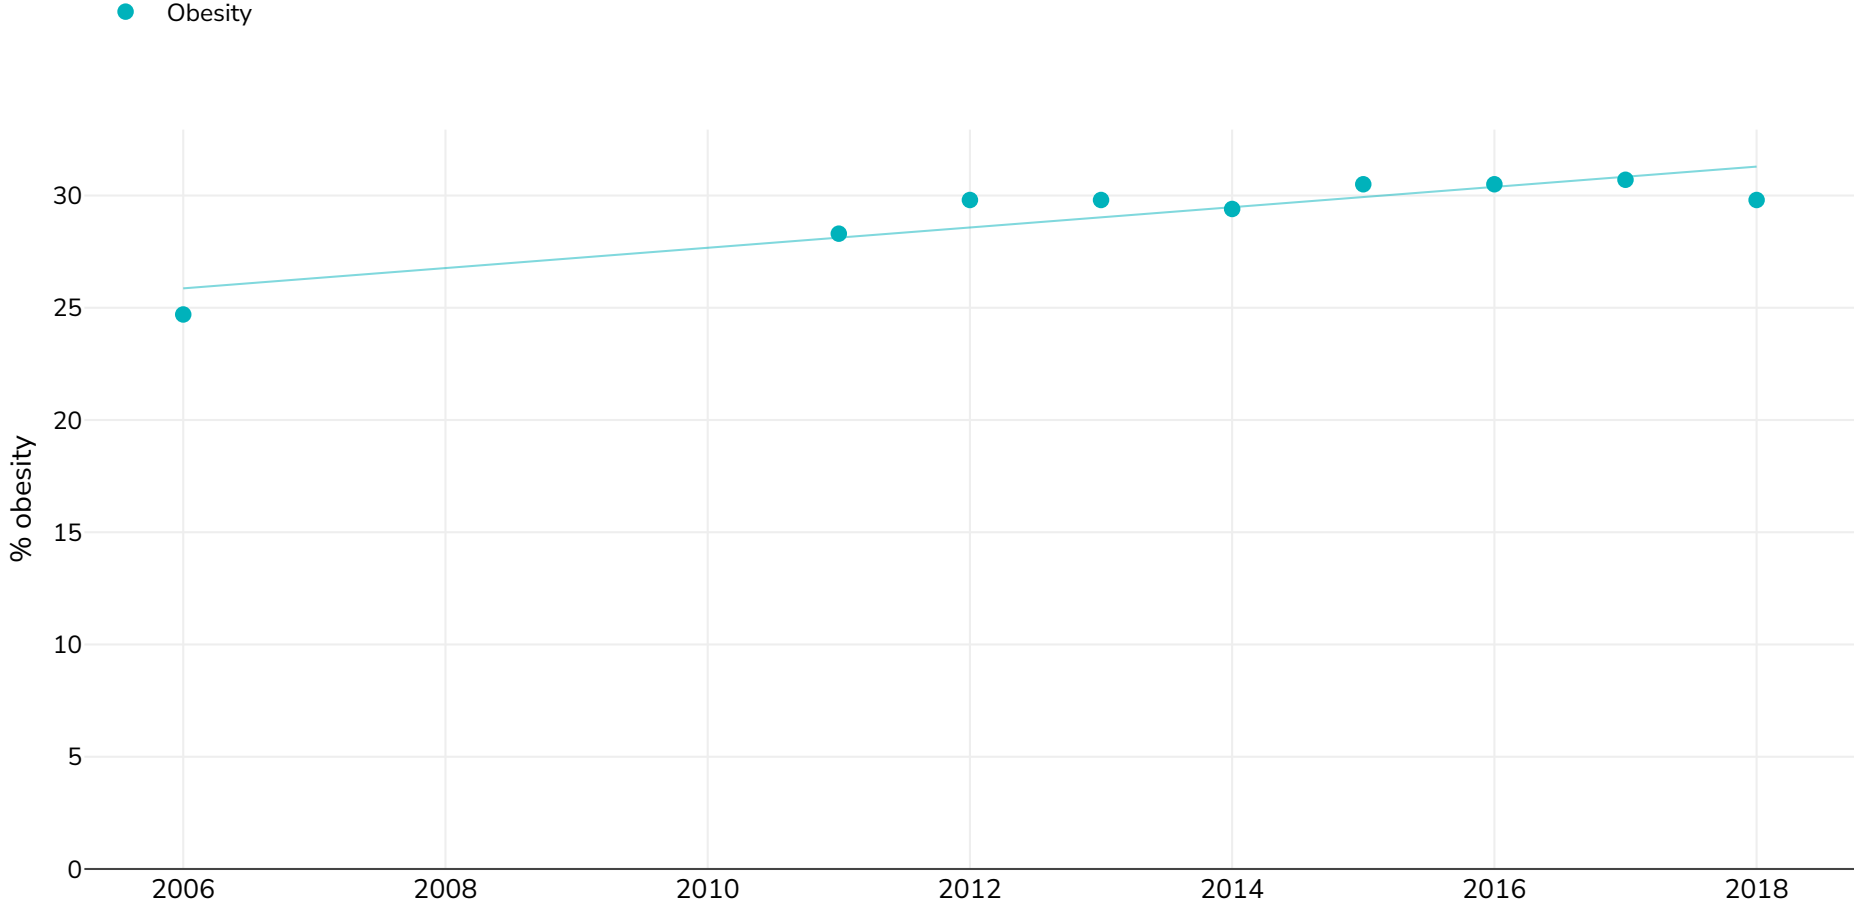

New Zealand: % Adults living with obesity, 2006-2019

Men

Survey type: Measured

References: For full details of references visit <https://data.worldobesity.org/>

Unless otherwise noted, overweight refers to a BMI between 25kg and 29.9kg/m², obesity refers to a BMI greater than 30kg/m².

Different methodologies may have been used to collect this data and so data from different surveys may not be strictly comparable. Please check with original data sources for methodologies used.