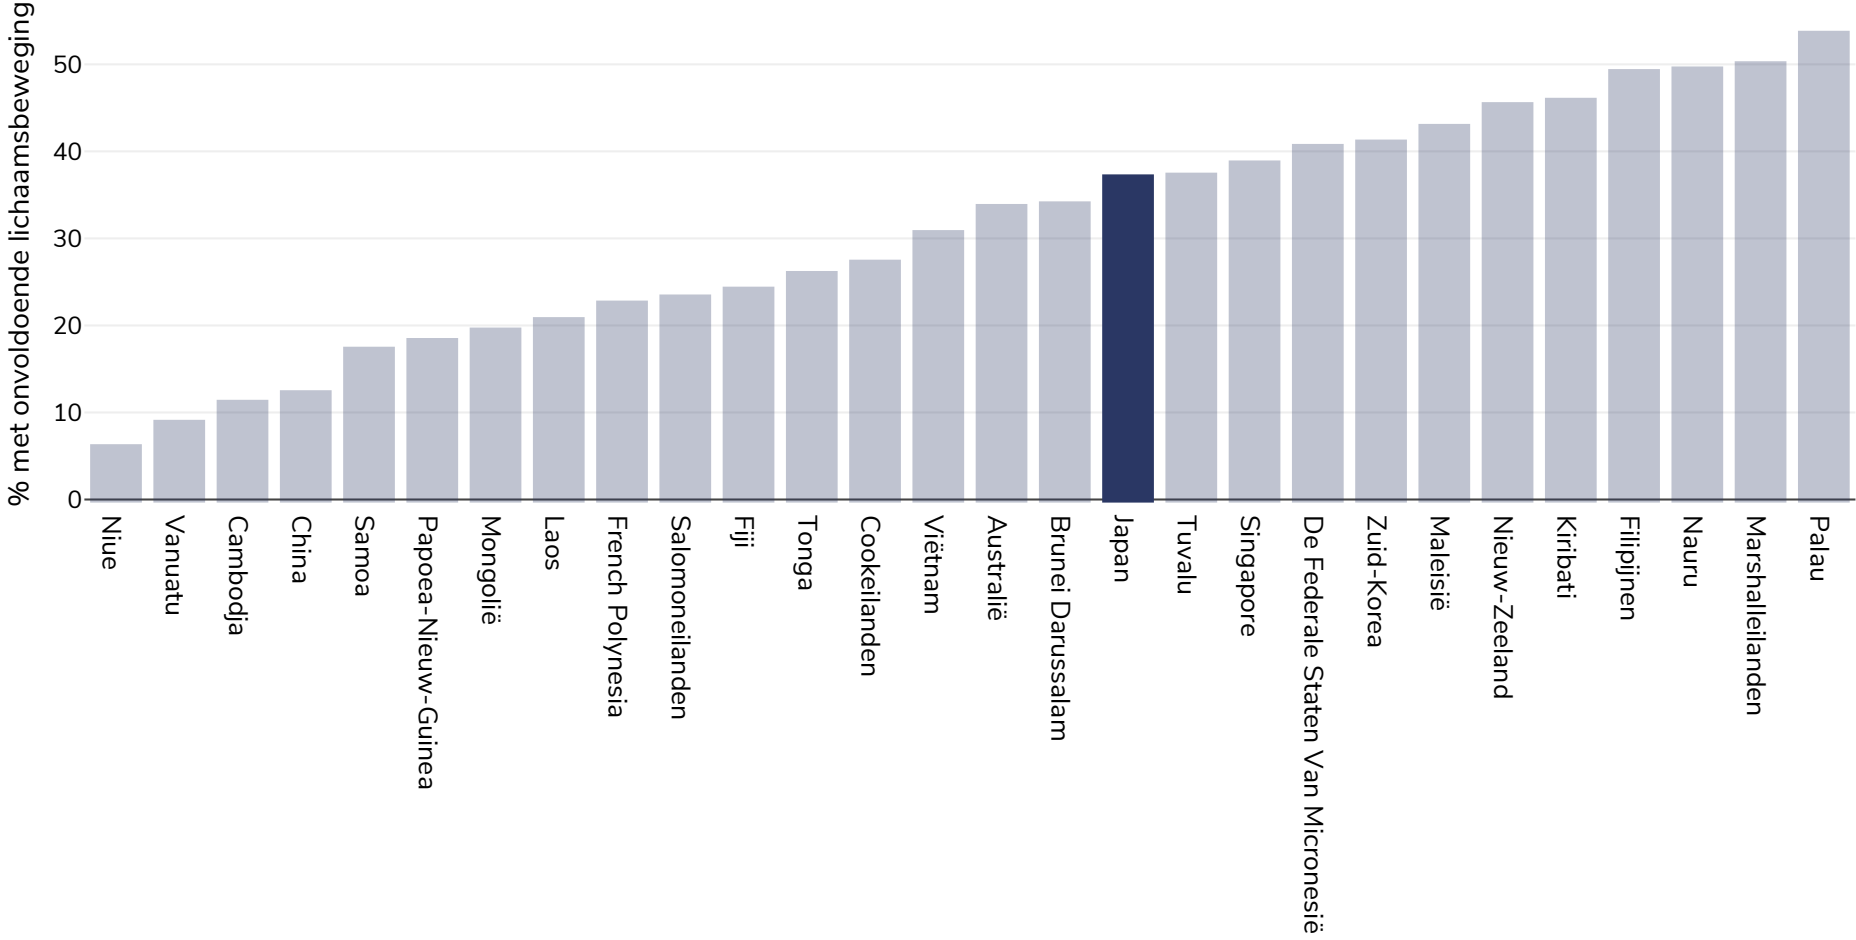

# Japan: Insufficient physical activity

Vrouwen, 2016

**Referenties:**

Guthold R, Stevens GA, Riley LM, Bull FC. Worldwide trends in insufficient physical activity from 2001 to 2016: a pooled analysis of 358 population-based surveys with 1.9 million participants. Lancet 2018 [http://dx.doi.org/10.1016/S2214-109X\(18\)30357-7](http://dx.doi.org/10.1016/S2214-109X(18)30357-7)