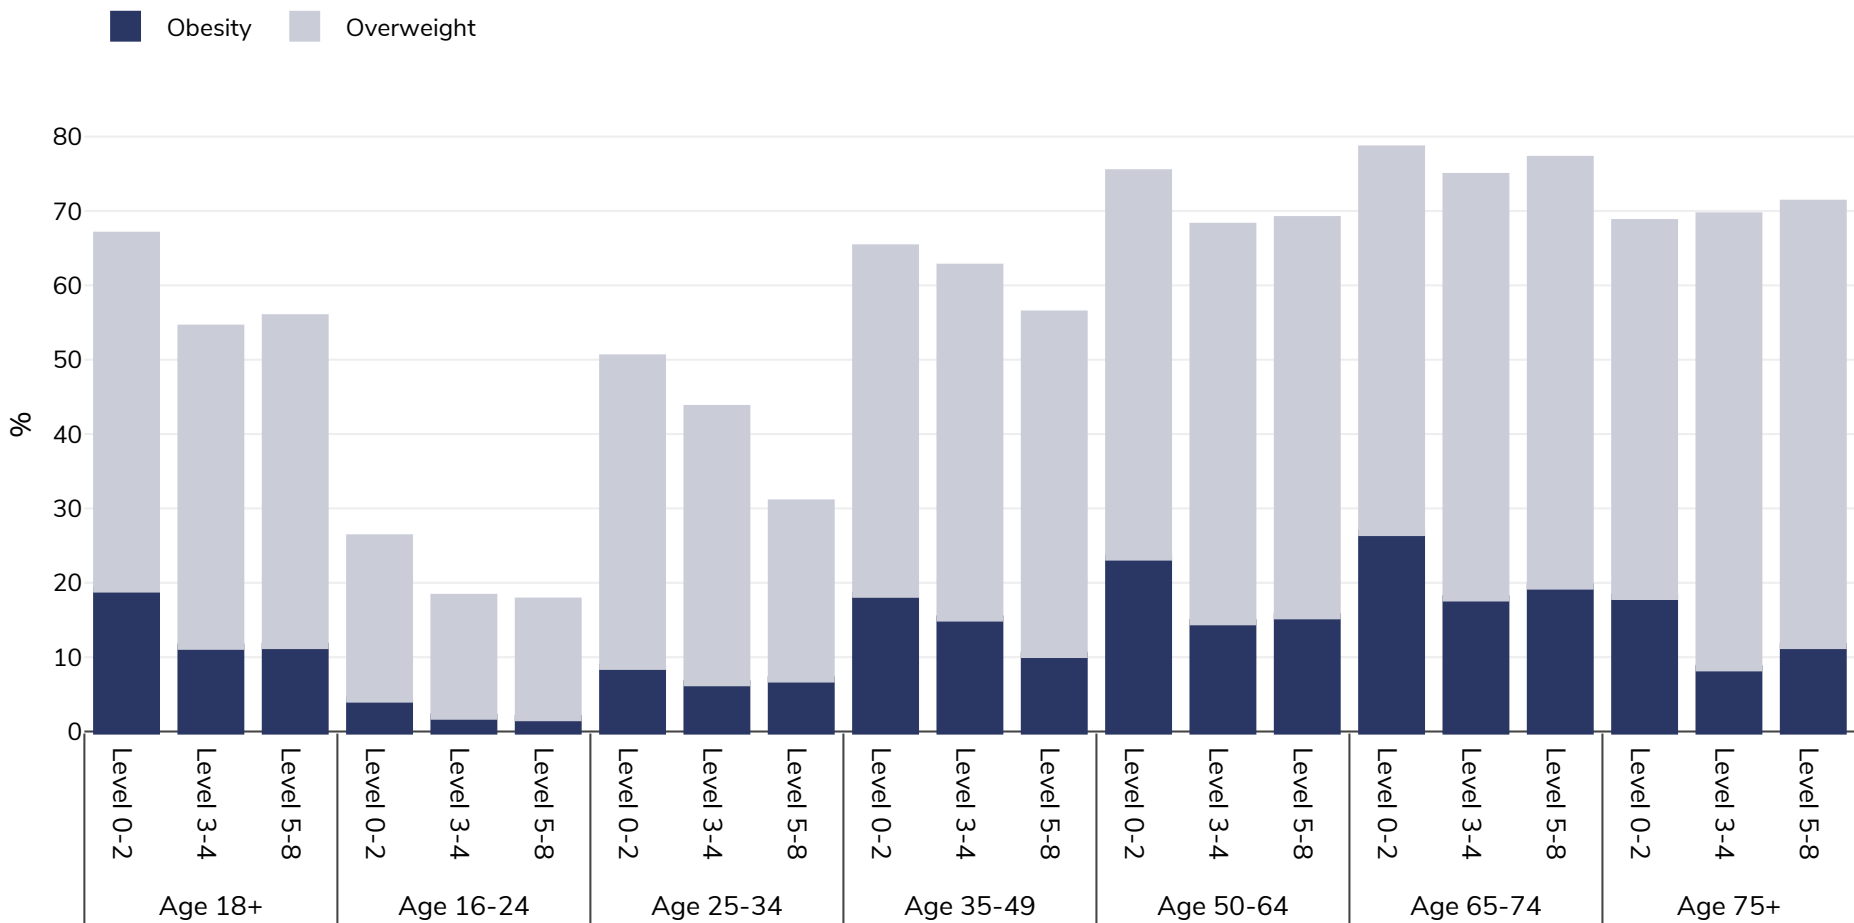

# Spain: Overweight/obesity by age and education

Men, 2017

Survey type: Self-reported

Area covered: National

References: EUROSTAT Database [http://appsso.eurostat.ec.europa.eu/nui/show.do?dataset=ilc\\_hch10&lang=en](http://appsso.eurostat.ec.europa.eu/nui/show.do?dataset=ilc_hch10&lang=en) (last accessed 25.08.20)

Unless otherwise noted, overweight refers to a BMI between 25kg and 29.9kg/m<sup>2</sup>, obesity refers to a BMI greater than 30kg/m<sup>2</sup>.