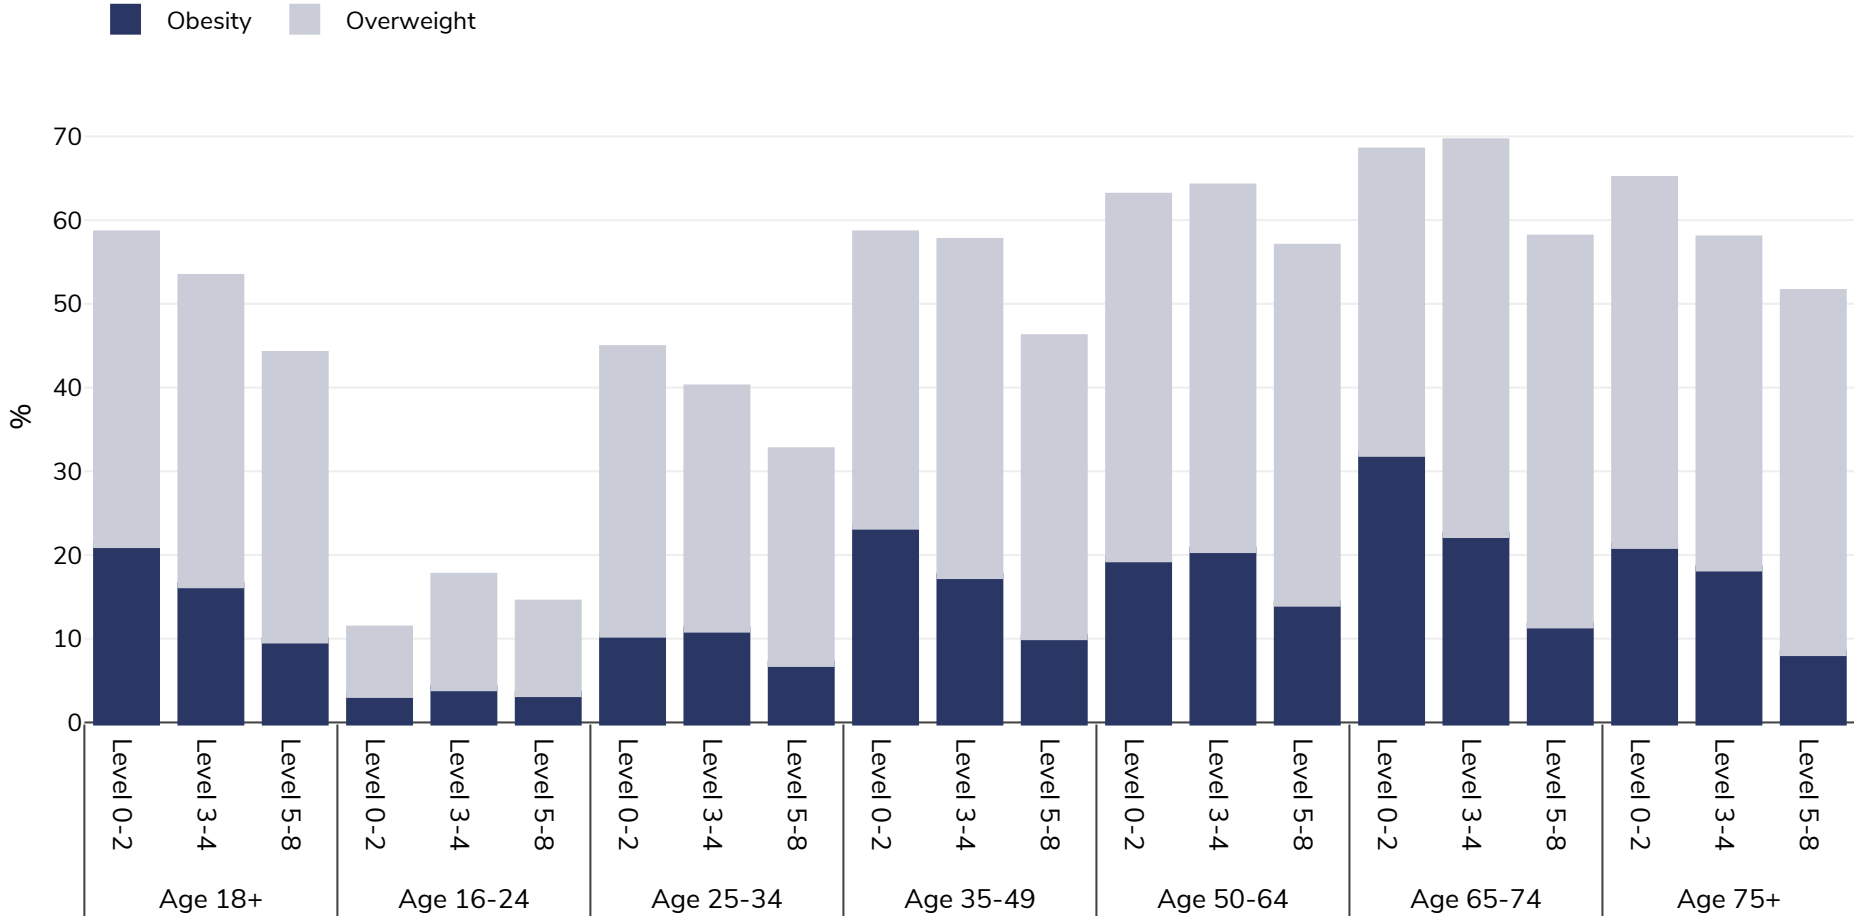

France: Overweight/obesity by age and education

Men, 2017

Survey type: Self-reported

Area covered: National

References: EUROSTAT Database http://appsso.eurostat.ec.europa.eu/nui/show.do?dataset=ilc_hch10&lang=en (last accessed 25.08.20)

Unless otherwise noted, overweight refers to a BMI between 25kg and 29.9kg/m², obesity refers to a BMI greater than 30kg/m².