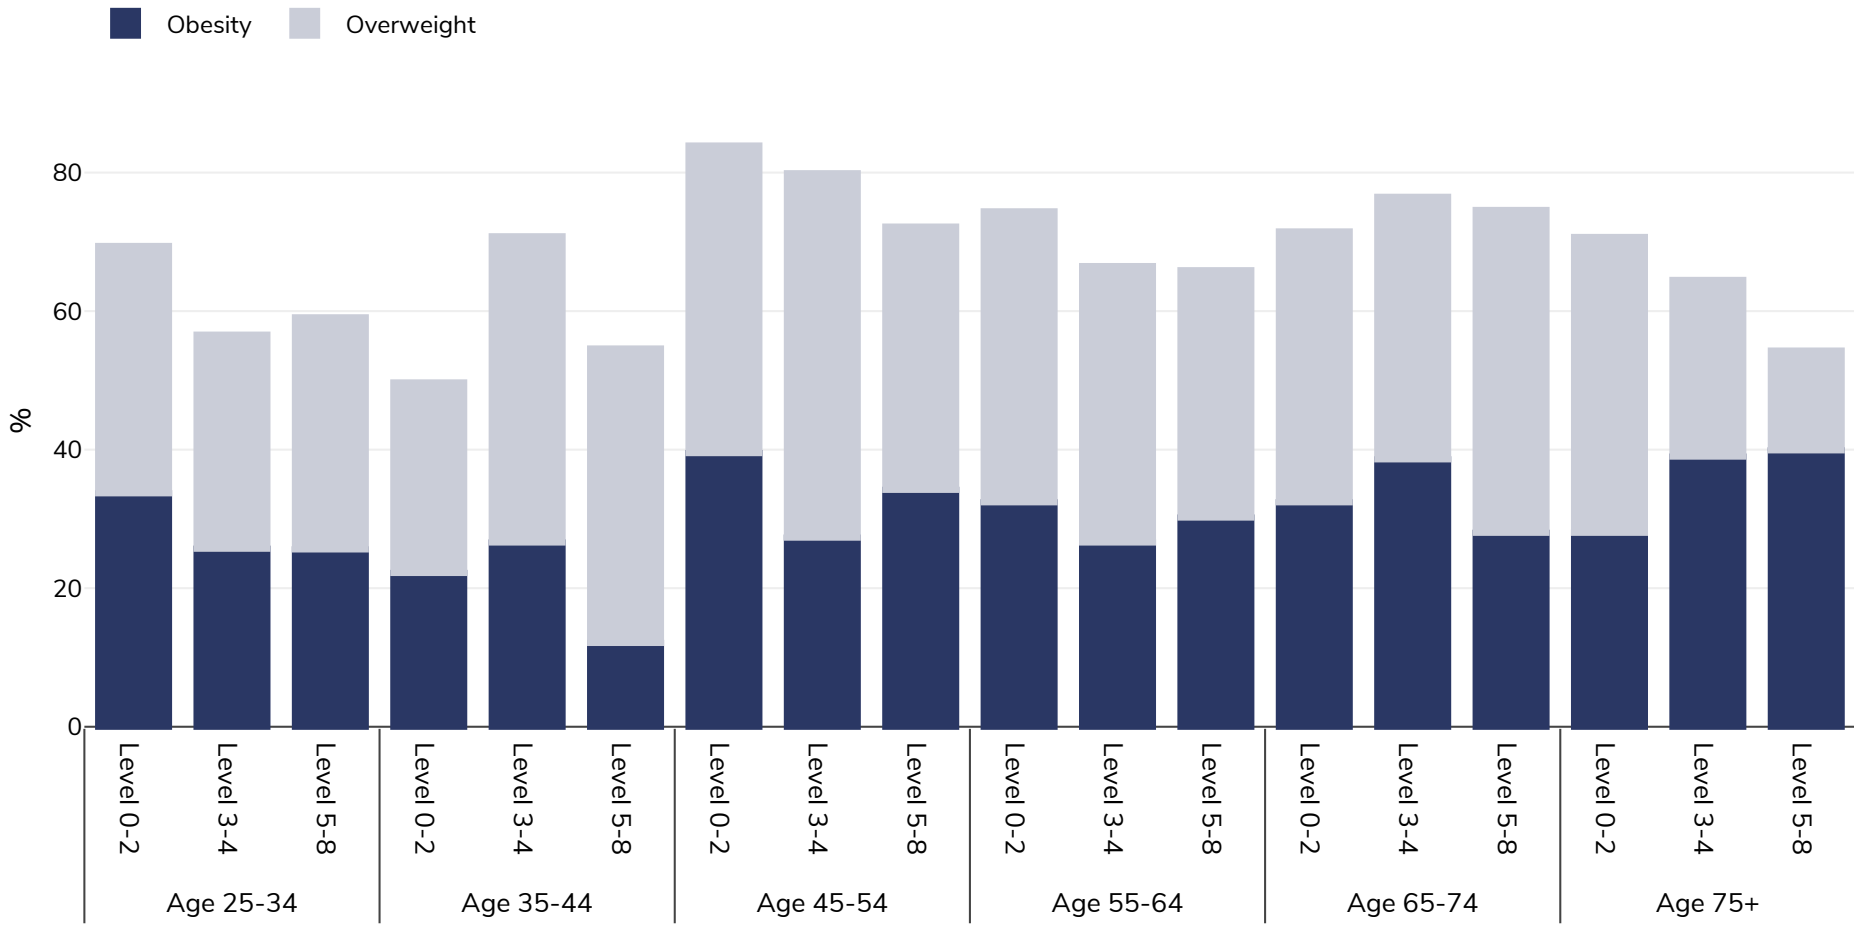

Ireland: Overweight/obesity by age and education

Men, 2019

Survey type: Self-reported

Area covered: National

References: Eurostat 2019. Available at https://appsso.eurostat.ec.europa.eu/nui/show.do?dataset=hlth_ehis_bm1e&lang=en (last accessed 09.08.21).

Notes: NB. Some age ranges missing due to insufficient data to display by age & educational status

Unless otherwise noted, overweight refers to a BMI between 25kg and 29.9kg/m², obesity refers to a BMI greater than 30kg/m².