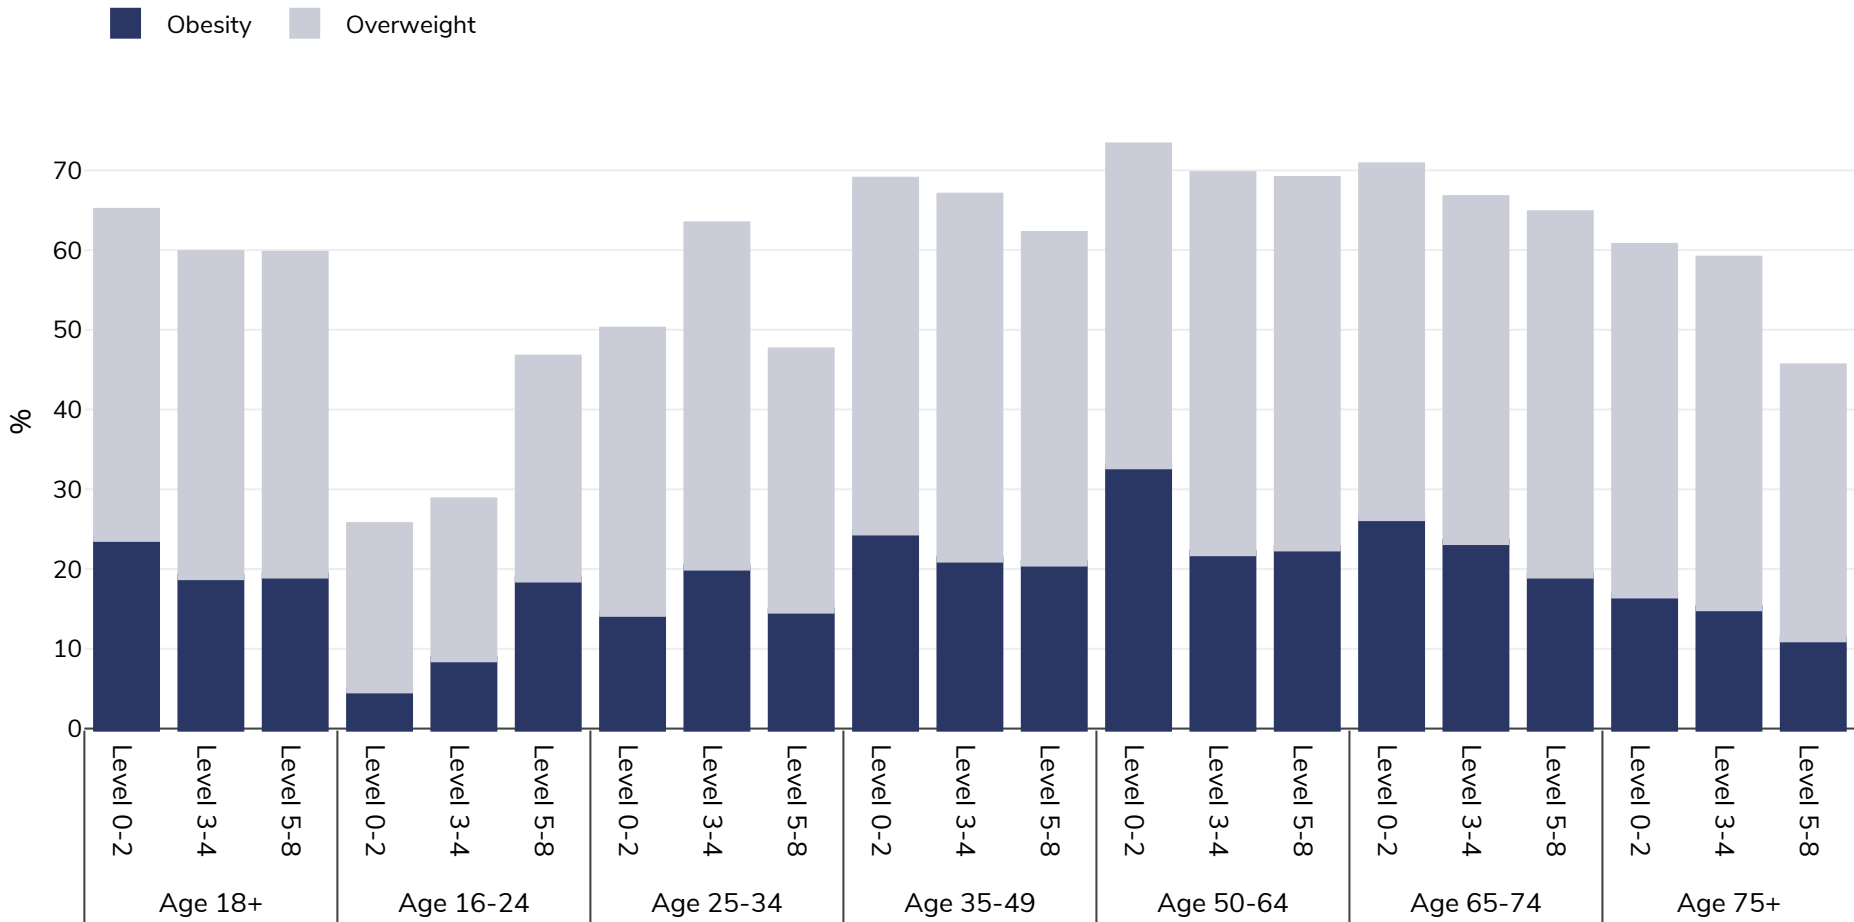

# United Kingdom: Overweight/obesity by age and education

Men, 2017

Survey type: Self-reported

Area covered: National

References: EUROSTAT Database [http://appsso.eurostat.ec.europa.eu/nui/show.do?dataset=ilc\\_hch10&lang=en](http://appsso.eurostat.ec.europa.eu/nui/show.do?dataset=ilc_hch10&lang=en) (last accessed 25.08.20)

Notes: Some UK data considered to have low reliability, see EUROSTAT database for details

Unless otherwise noted, overweight refers to a BMI between 25kg and 29.9kg/m<sup>2</sup>, obesity refers to a BMI greater than 30kg/m<sup>2</sup>.