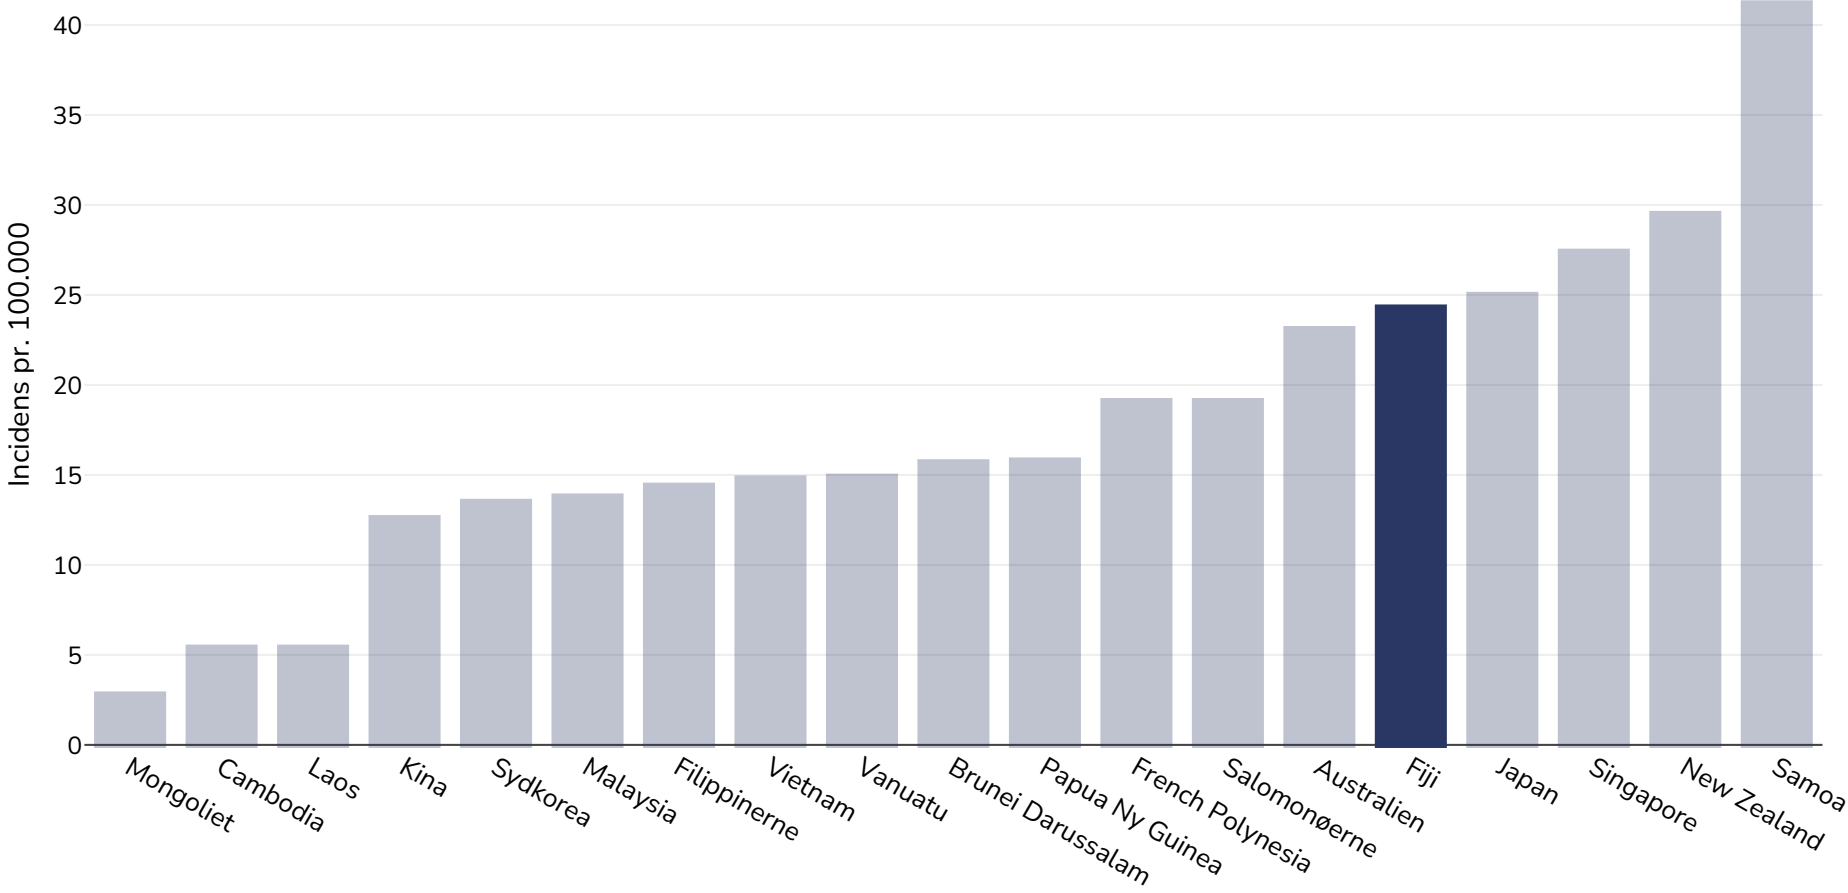

# Fiji: Cancer of the uterus

Kvinder, 2020

**Alder:** 20+

**Area covered:** National

**Referencer:** Ferlay J, Ervik M, Lam F, Colombet M, Mery L, Piñeros M, Znaor A, Soerjomataram I, Bray F (2020). Global Cancer Observatory: Cancer Today. Lyon, France: International Agency for Research on Cancer. Available from: <https://gco.iarc.fr/today>, accessed 10.01.2133