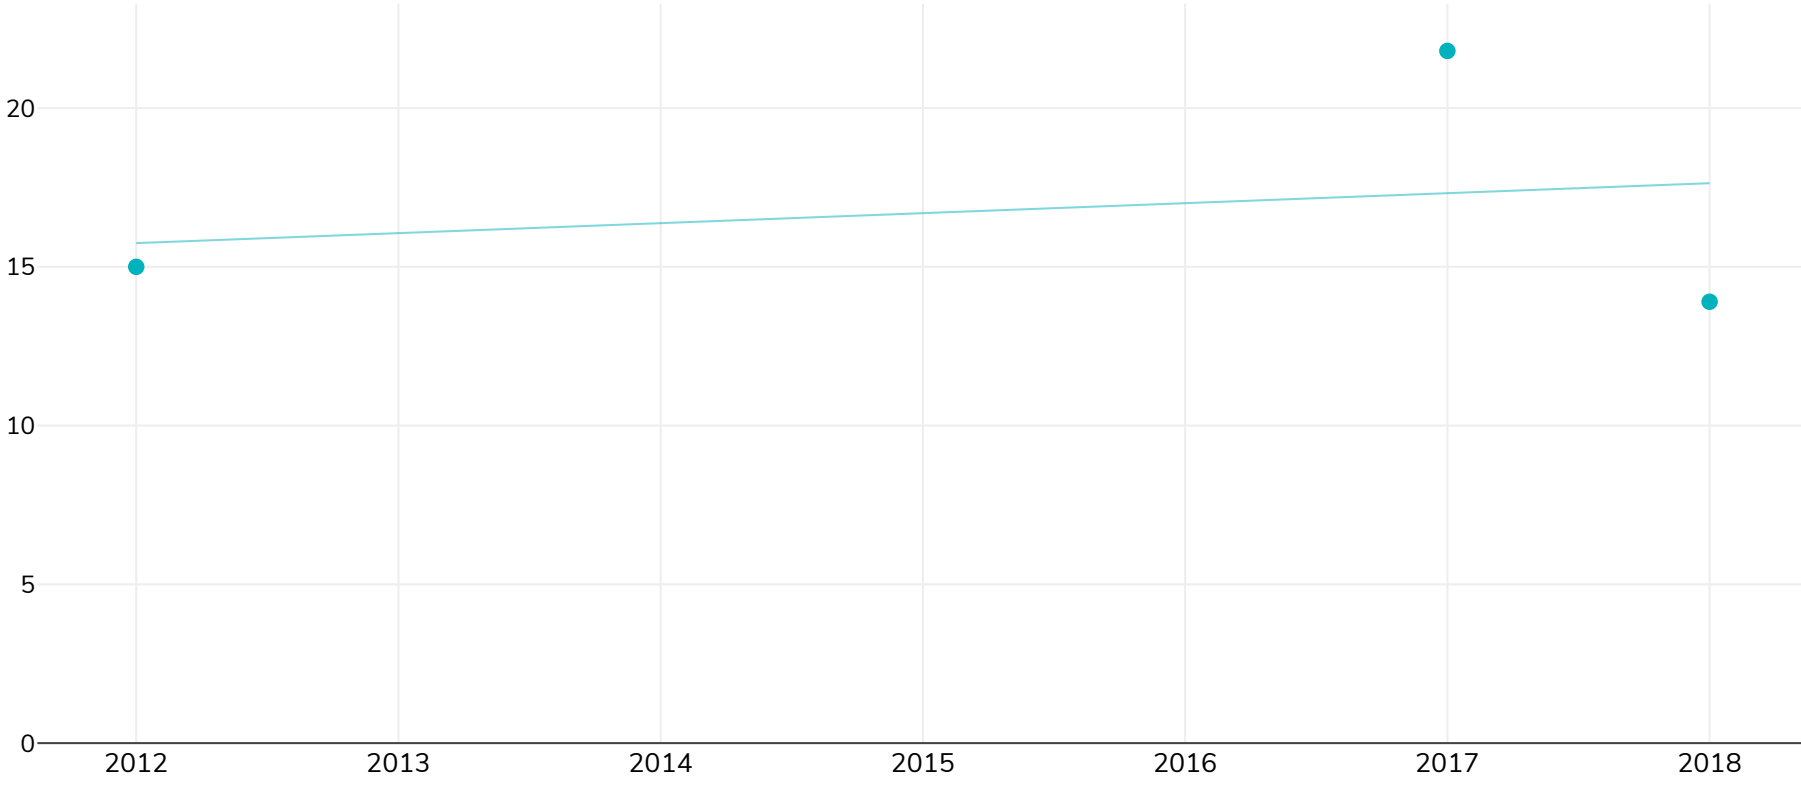

# Pakistan: % Adults living with obesity, 2012-2018

● Obesity, Women

Survey type: Measured

References: For full details of references visit <https://data.worldobesity.org/>

*Different methodologies may have been used to collect this data and so data from different surveys may not be strictly comparable. Please check with original data sources for methodologies used.*