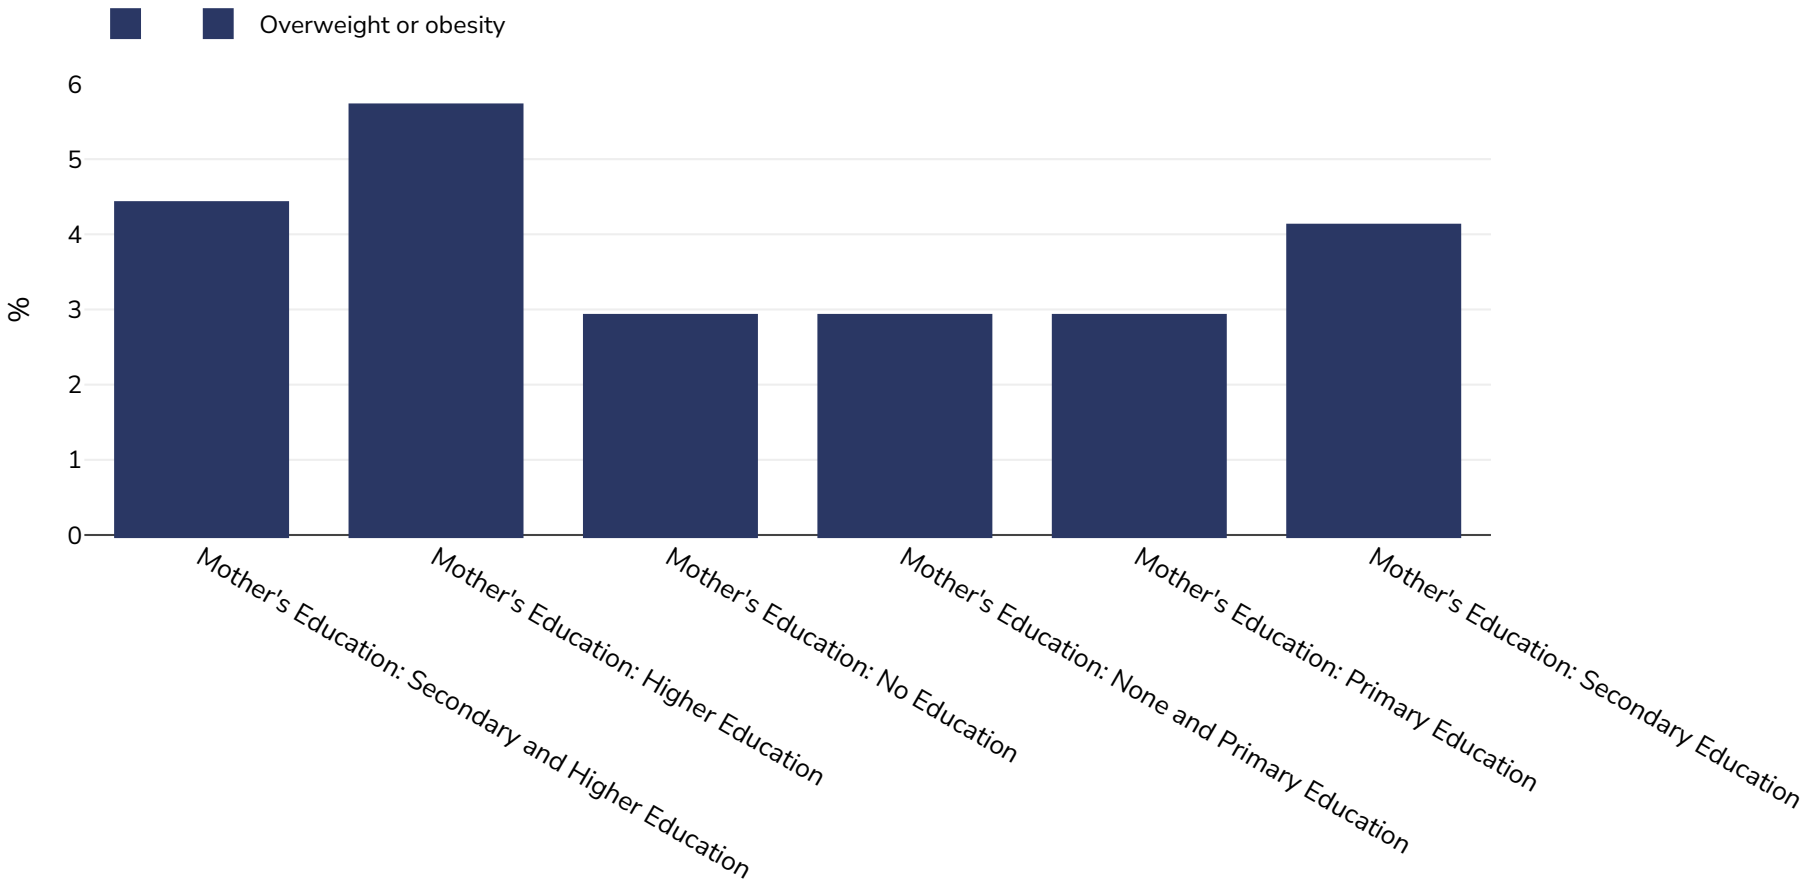

Laos: Overweight/obesity by education

Infants, 2017

Sample size: 11359

References: MICS-DHS: Lao Social Indicator Survey II 2017, Survey Findings Report. Vientiane, Lao PDR: Lao Statistics Bureau and UNICEF