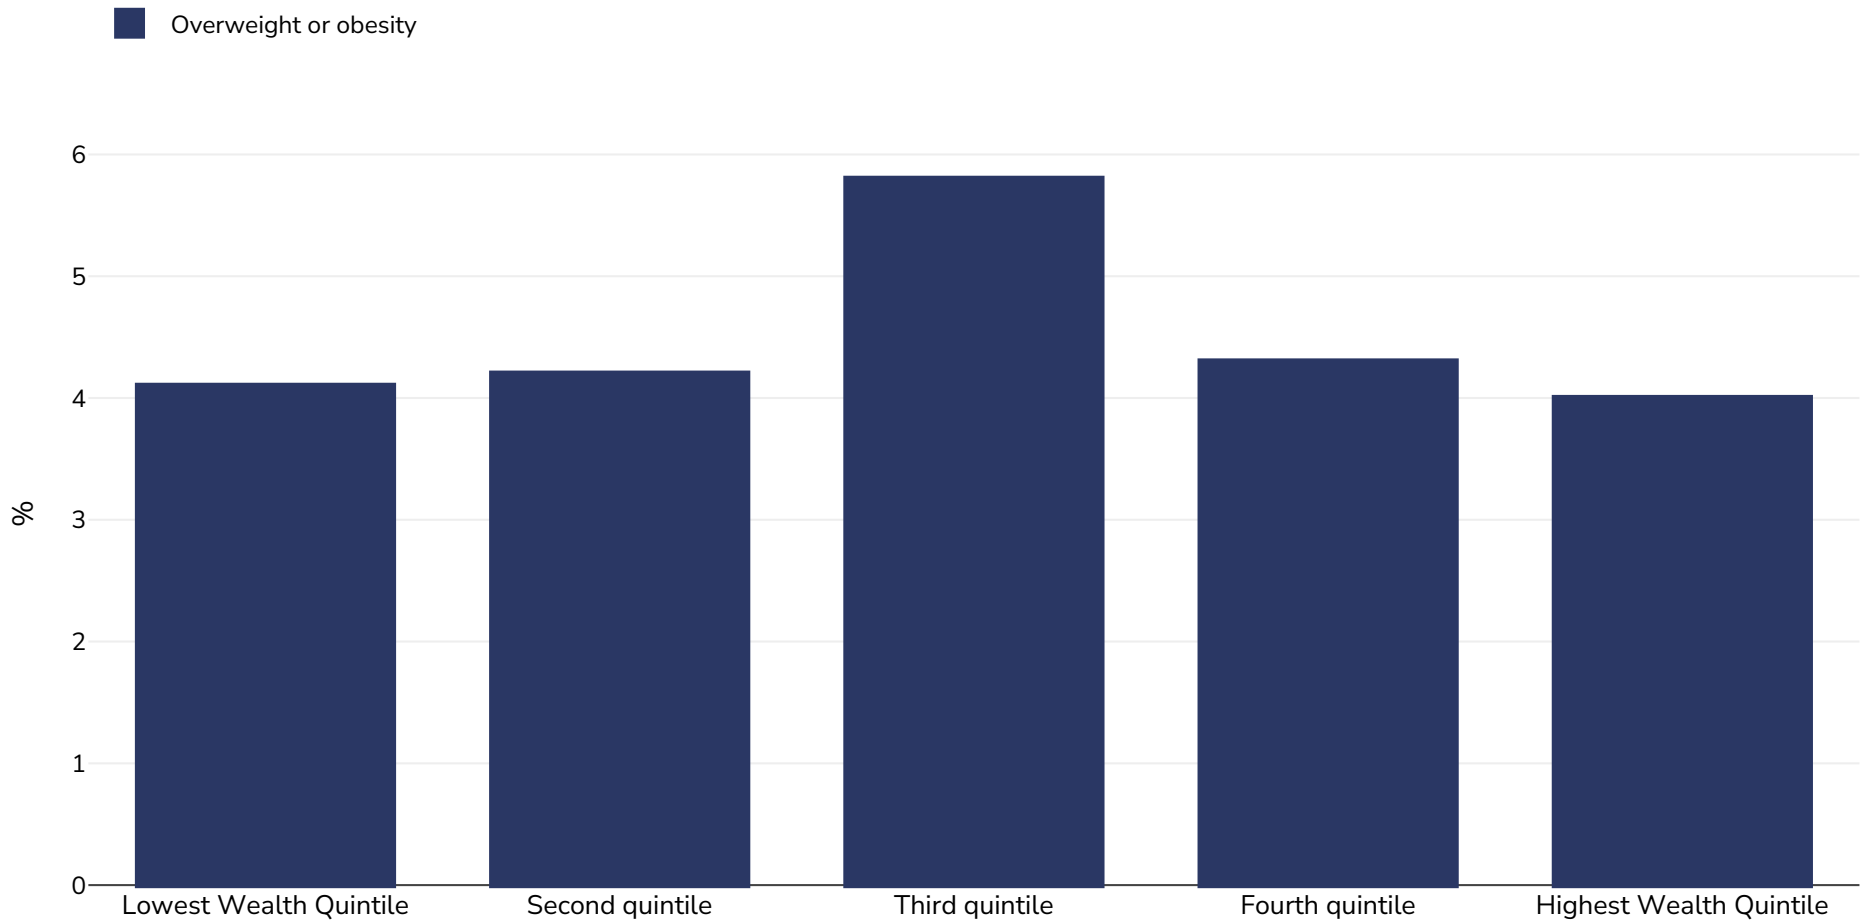

# Uzbekistan: Overweight/obesity by socio-economic group

Infants, 2021

Sample size: 5556

References: MICS: Uzbekistan multiple indicator cluster survey 2021-22

Notes: UNICEF/WHO/World Bank Joint Child Malnutrition Estimates Expanded Database: Overweight (Survey Estimates), May 2023, New York. For more information about the methodology, please consult <https://data.unicef.org/resources/jme-2023-country-consultations/>