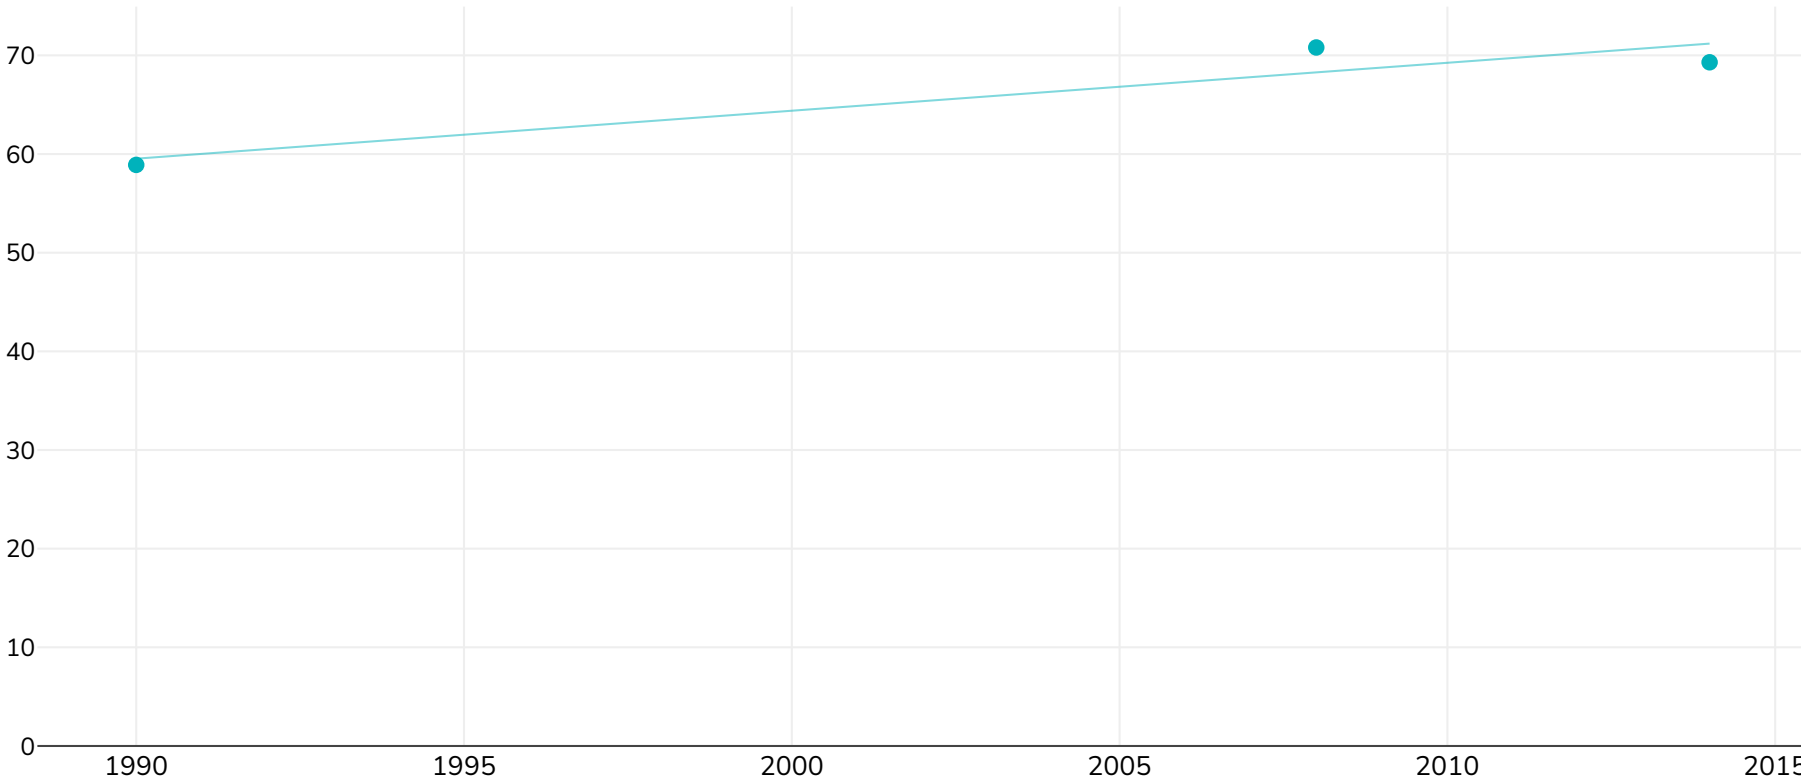

Spain: % Adults living with overweight or obesity in Spain 1990-2014

Men

● Overweight or obesity

Survey type: Measured

References: For full details of references visit <https://data.worldobesity.org/>

Unless otherwise noted, overweight refers to a BMI between 25kg and 29.9kg/m², obesity refers to a BMI greater than 30kg/m².

Different methodologies may have been used to collect this data and so data from different surveys may not be strictly comparable. Please check with original data sources for methodologies used.