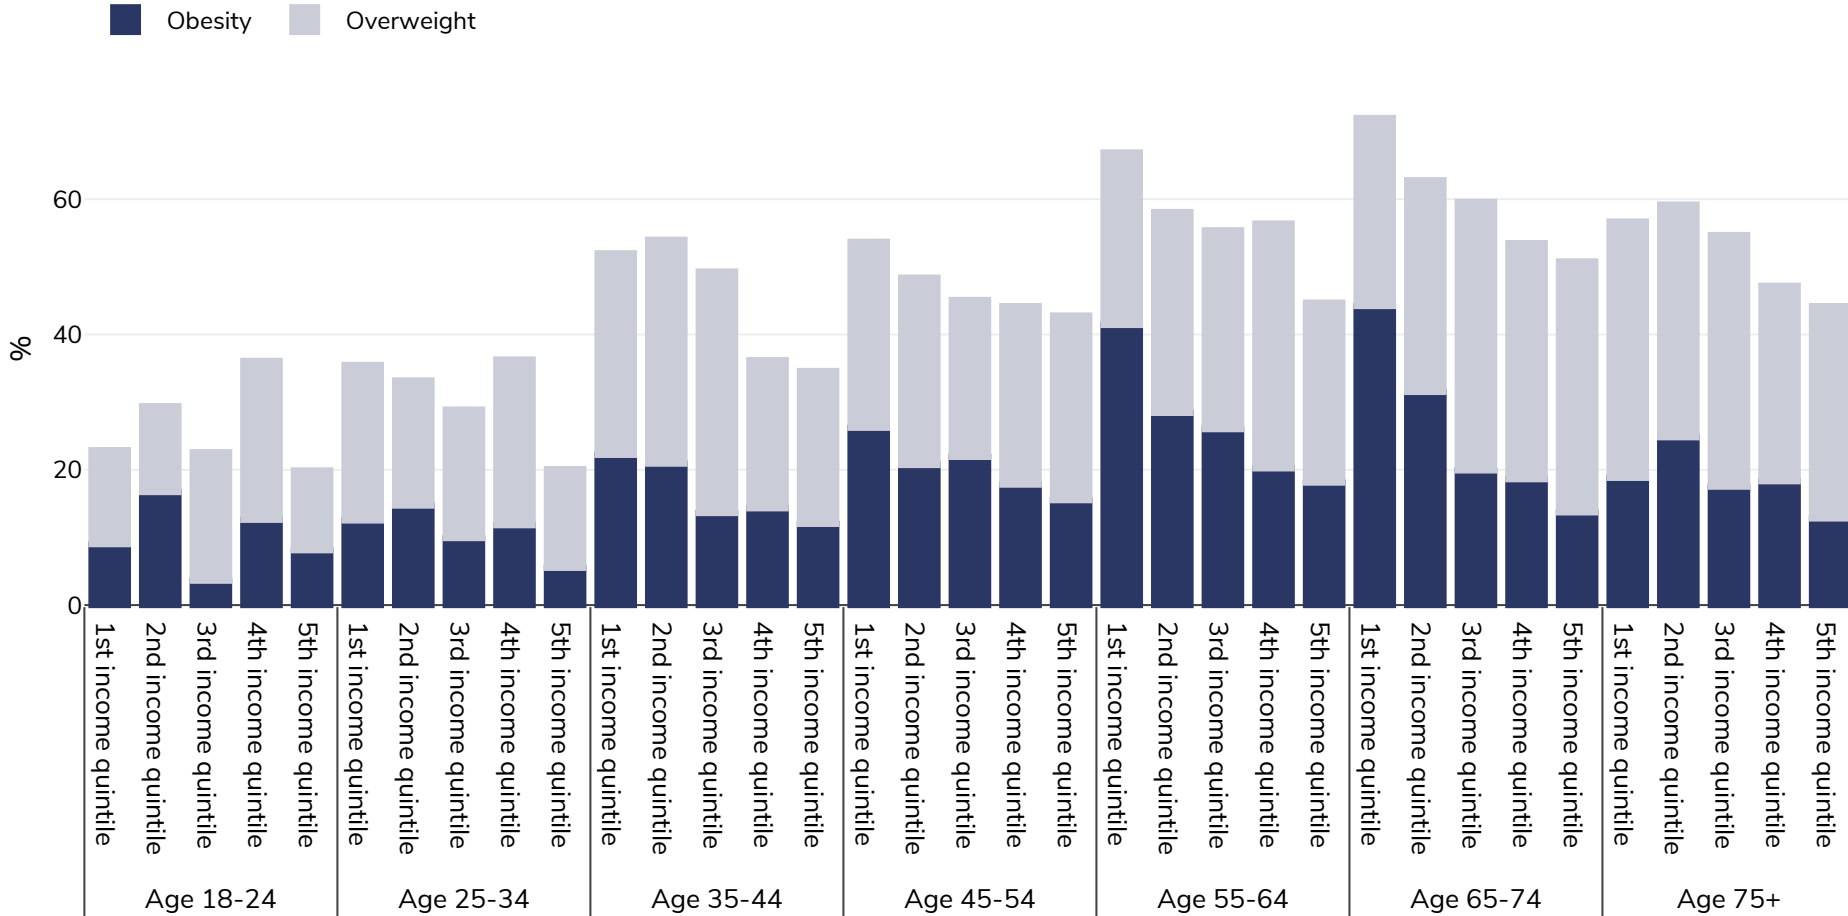

Germany: Overweight/obesity by age and socio-economic group

Women, 2019

Survey type: Self-reported

Area covered: National

References: Eurostat 2019. Available at https://appsso.eurostat.ec.europa.eu/nui/show.do?dataset=hlth_ehis_bm1i&lang=en (last accessed 09.08.21).

Unless otherwise noted, overweight refers to a BMI between 25kg and 29.9kg/m², obesity refers to a BMI greater than 30kg/m².