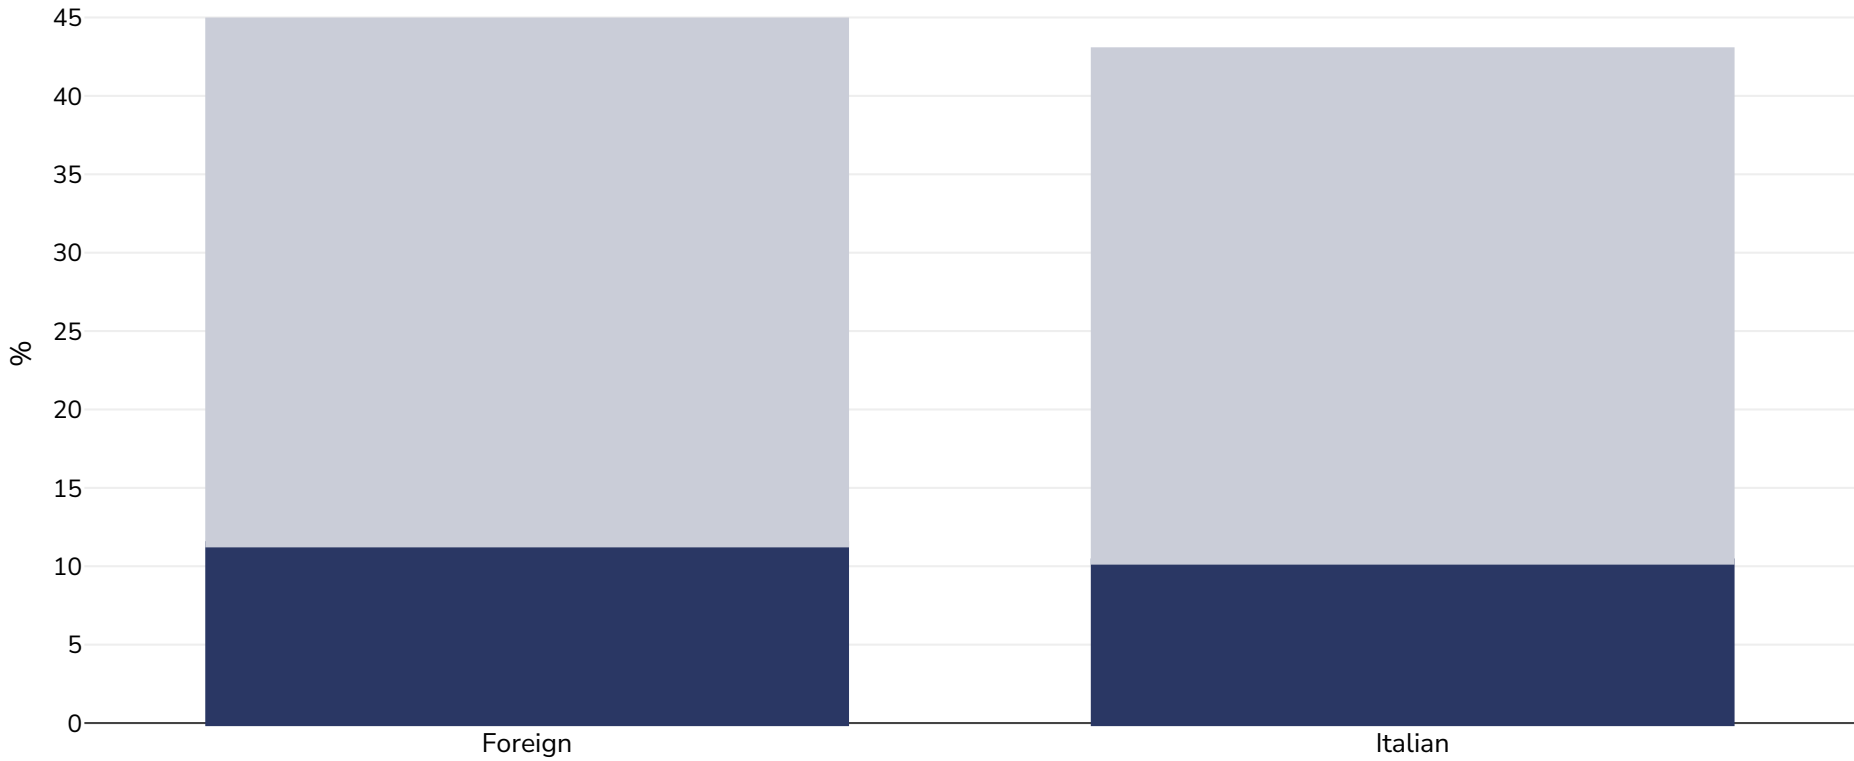

Italy: Overweight/obesity by ethnicity

Adults, 2021-2022

■ Obesity ■ Overweight

Survey type:	Self-reported
Age:	18-69
Sample size:	50659
Area covered:	National
References:	PASSI 2021-2022 https://www.epicentro.iss.it/passi/dati/sovrappeso (Accessed 05.07.24)

Unless otherwise noted, overweight refers to a BMI between 25kg and 29.9kg/m², obesity refers to a BMI greater than 30kg/m².