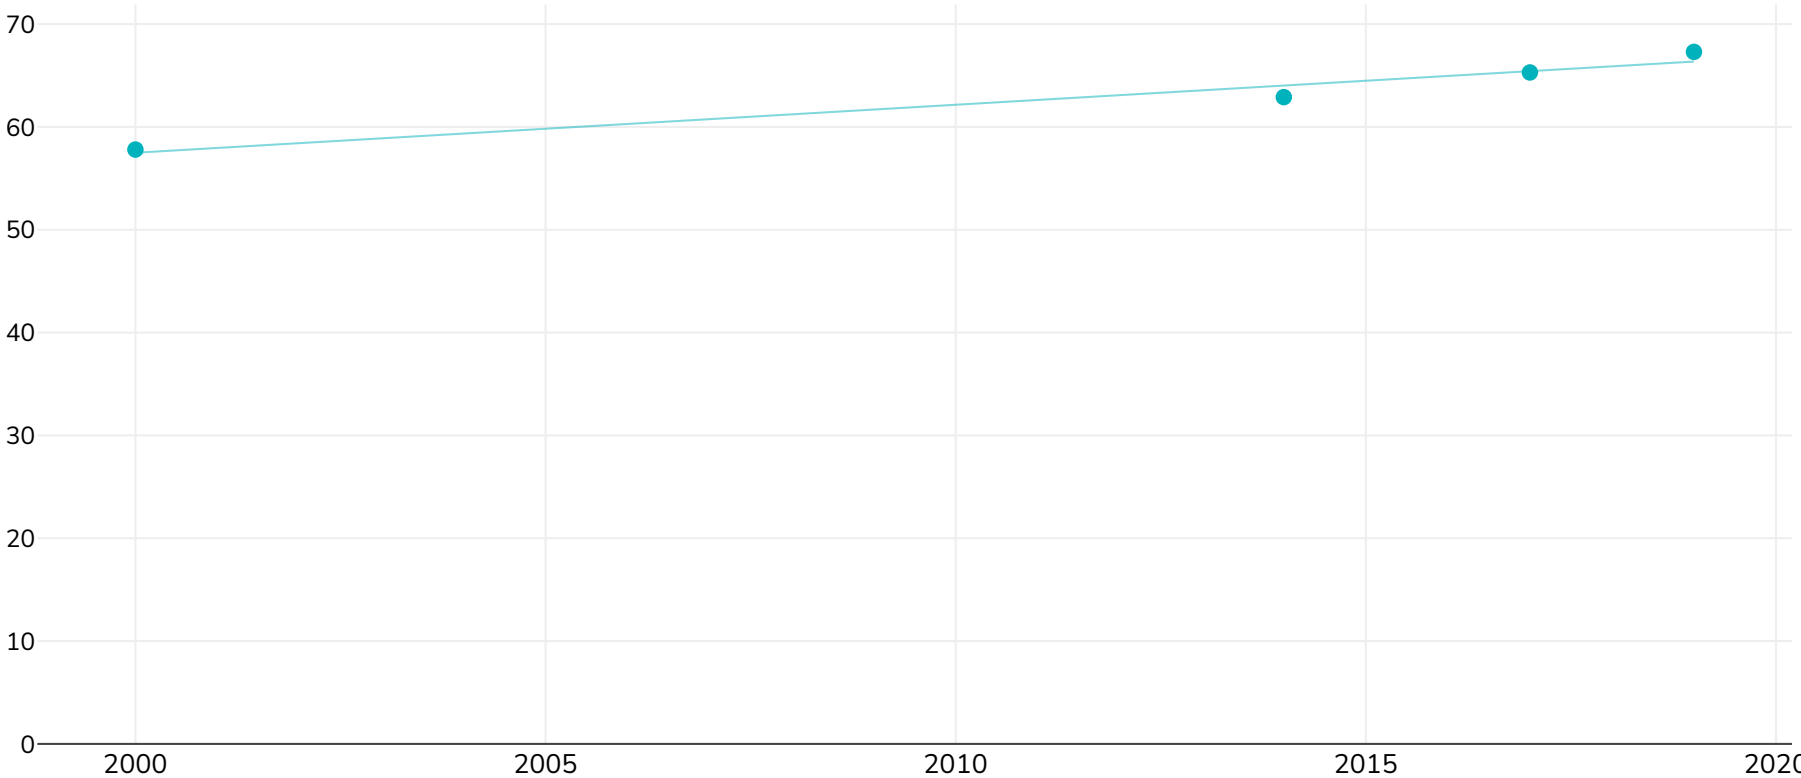

# Slovakia: Trend slovakia adult overweight obesity 2000 2019

Men

● Overweight or obesity

Survey type: Self-reported

References: For full details of references visit <https://data.worldobesity.org/>

*Different methodologies may have been used to collect this data and so data from different surveys may not be strictly comparable. Please check with original data sources for methodologies used.*