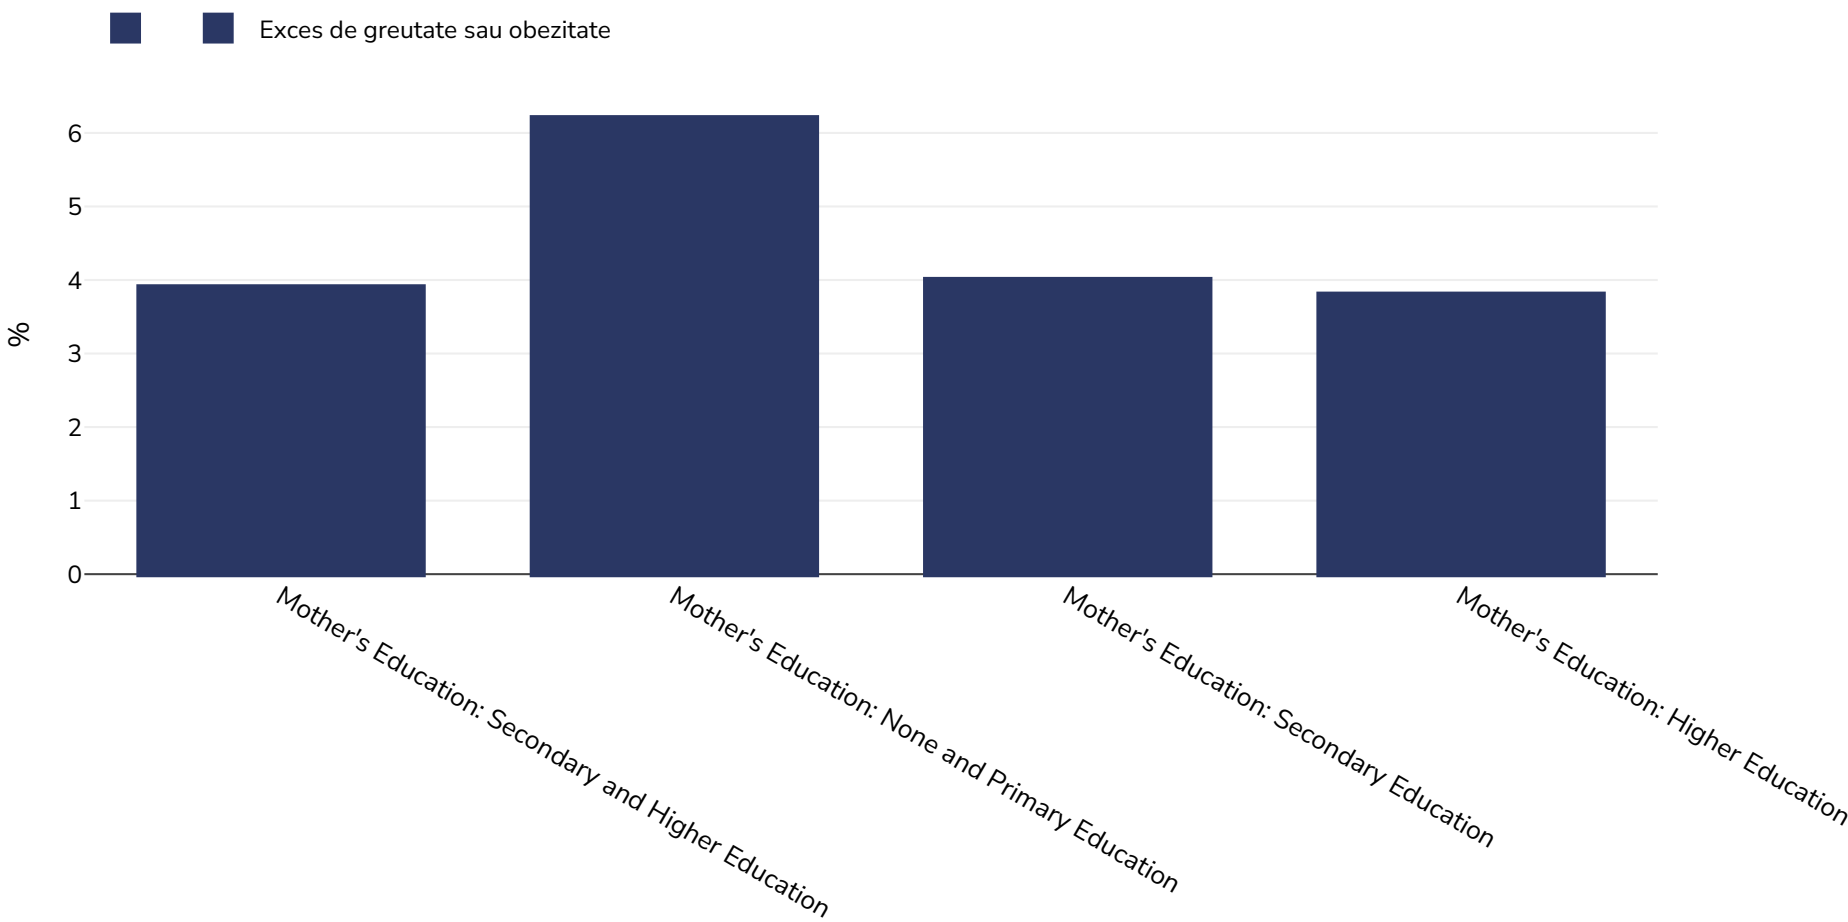

Tuvalu: Overweight/obesity by education

Infants, 2019-2020

Dimensiunea eșantionului: 479

Bibliografie: MICS: Tuvalu Multiple Indicator Cluster Survey 2019-20, Survey Findings Report. Funafuti, Tuvalu: Central Statistics Division

Note (disponibile numai în limba engleză): UNICEF/WHO/World Bank Joint Child Malnutrition Estimates Expanded Database: Overweight (Survey Estimates), May 2023, New York. For more information about the methodology, please consult <https://data.unicef.org/resources/jme-2023-country-consultations/> Percentage of children under 5 years of age falling above 2 standard deviations (moderate and severe) from the median weight-for-height of the reference population.