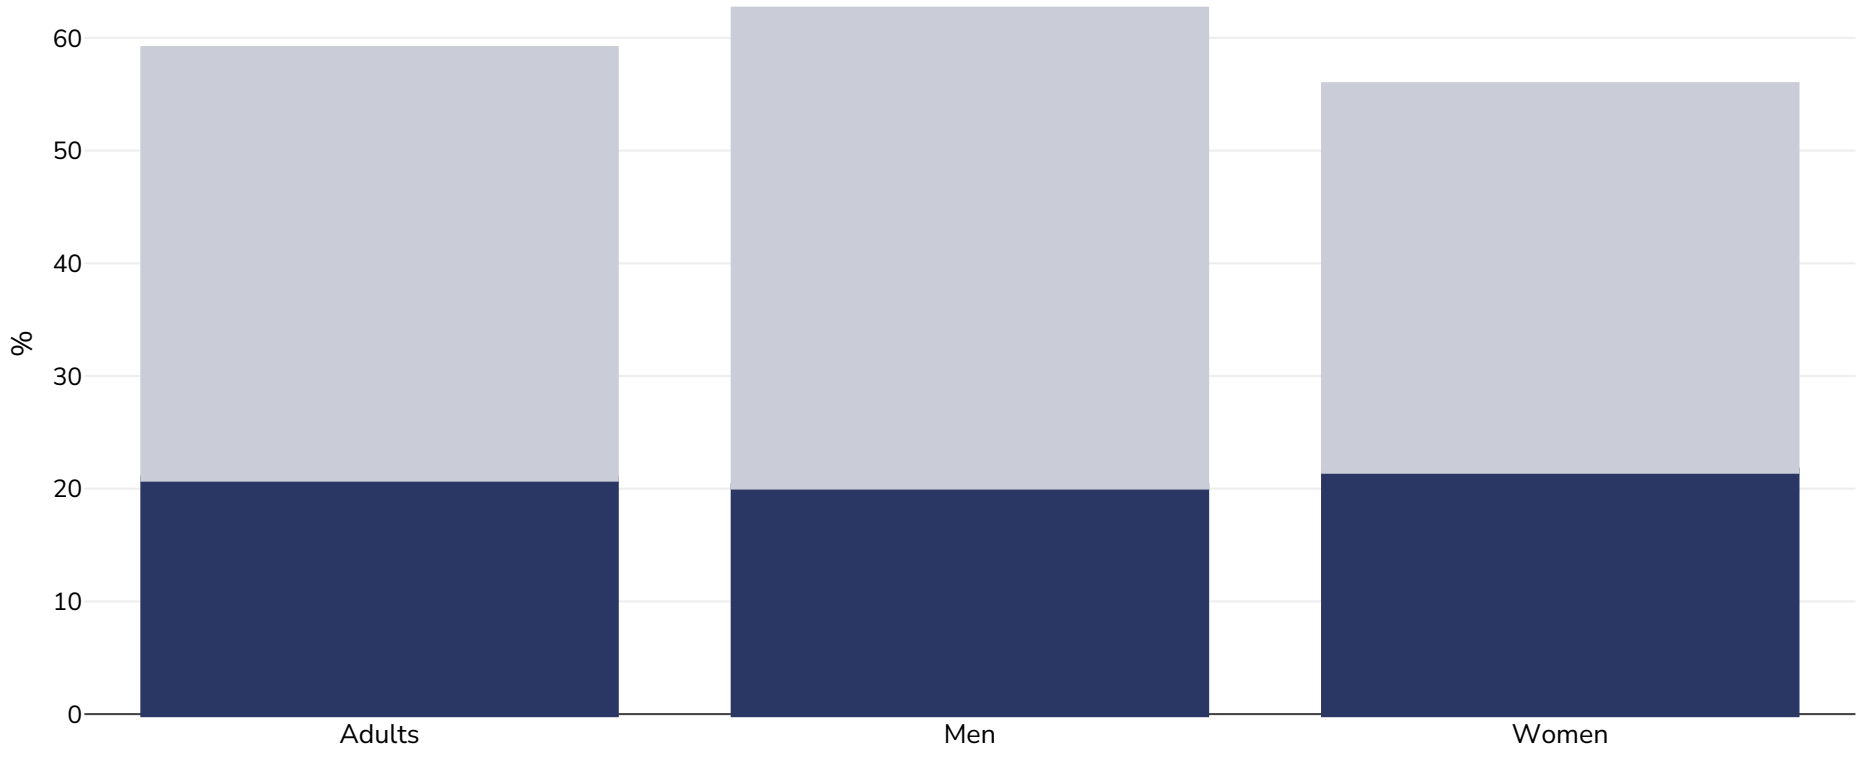

# Finland: Obesity prevalence

Adults, 2019

■ Obesity ■ Overweight

Survey type:	Self-reported
Age:	18+
Area covered:	National
References:	Eurostat 2019. Data available at <a href="https://appsso.eurostat.ec.europa.eu/nui/show.do?dataset=hlth_ehis_bm1i&amp;lang=en">https://appsso.eurostat.ec.europa.eu/nui/show.do?dataset=hlth_ehis_bm1i&amp;lang=en</a> (last accessed 09.08.21)

Unless otherwise noted, overweight refers to a BMI between 25kg and 29.9kg/m<sup>2</sup>, obesity refers to a BMI greater than 30kg/m<sup>2</sup>.