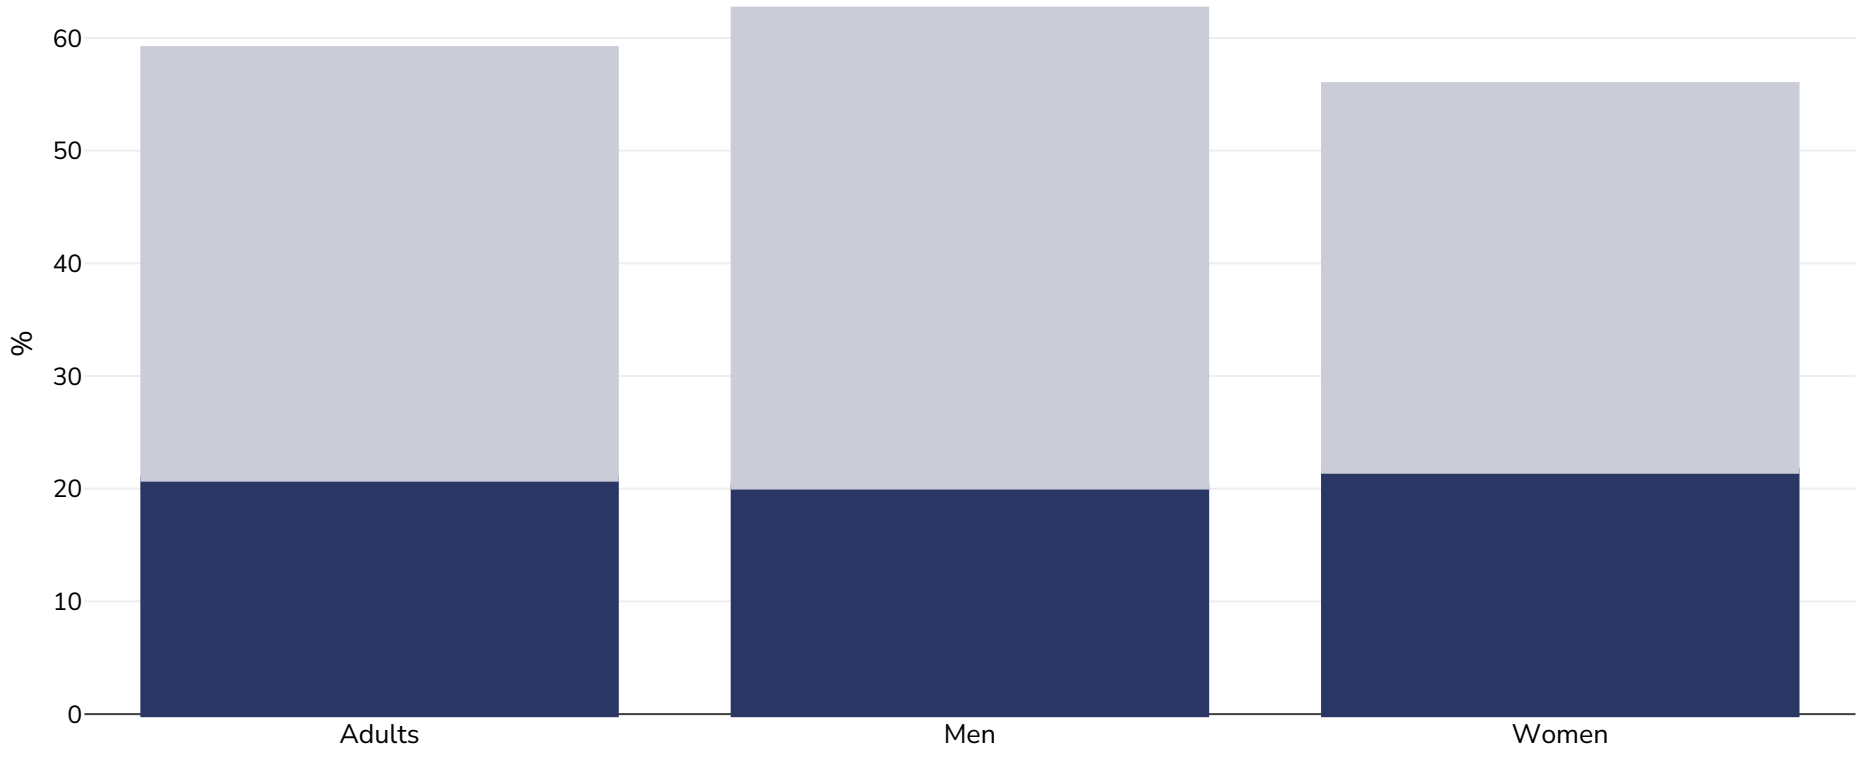

Finland: Obesity prevalence

Adults, 2019

■ Obesity ■ Overweight

Survey type:	Self-reported
Age:	18+
Area covered:	National
References:	Eurostat 2019. Data available at https://appsso.eurostat.ec.europa.eu/nui/show.do?dataset=hlth_ehis_bm1i&lang=en (last accessed 09.08.21)

Unless otherwise noted, overweight refers to a BMI between 25kg and 29.9kg/m², obesity refers to a BMI greater than 30kg/m².