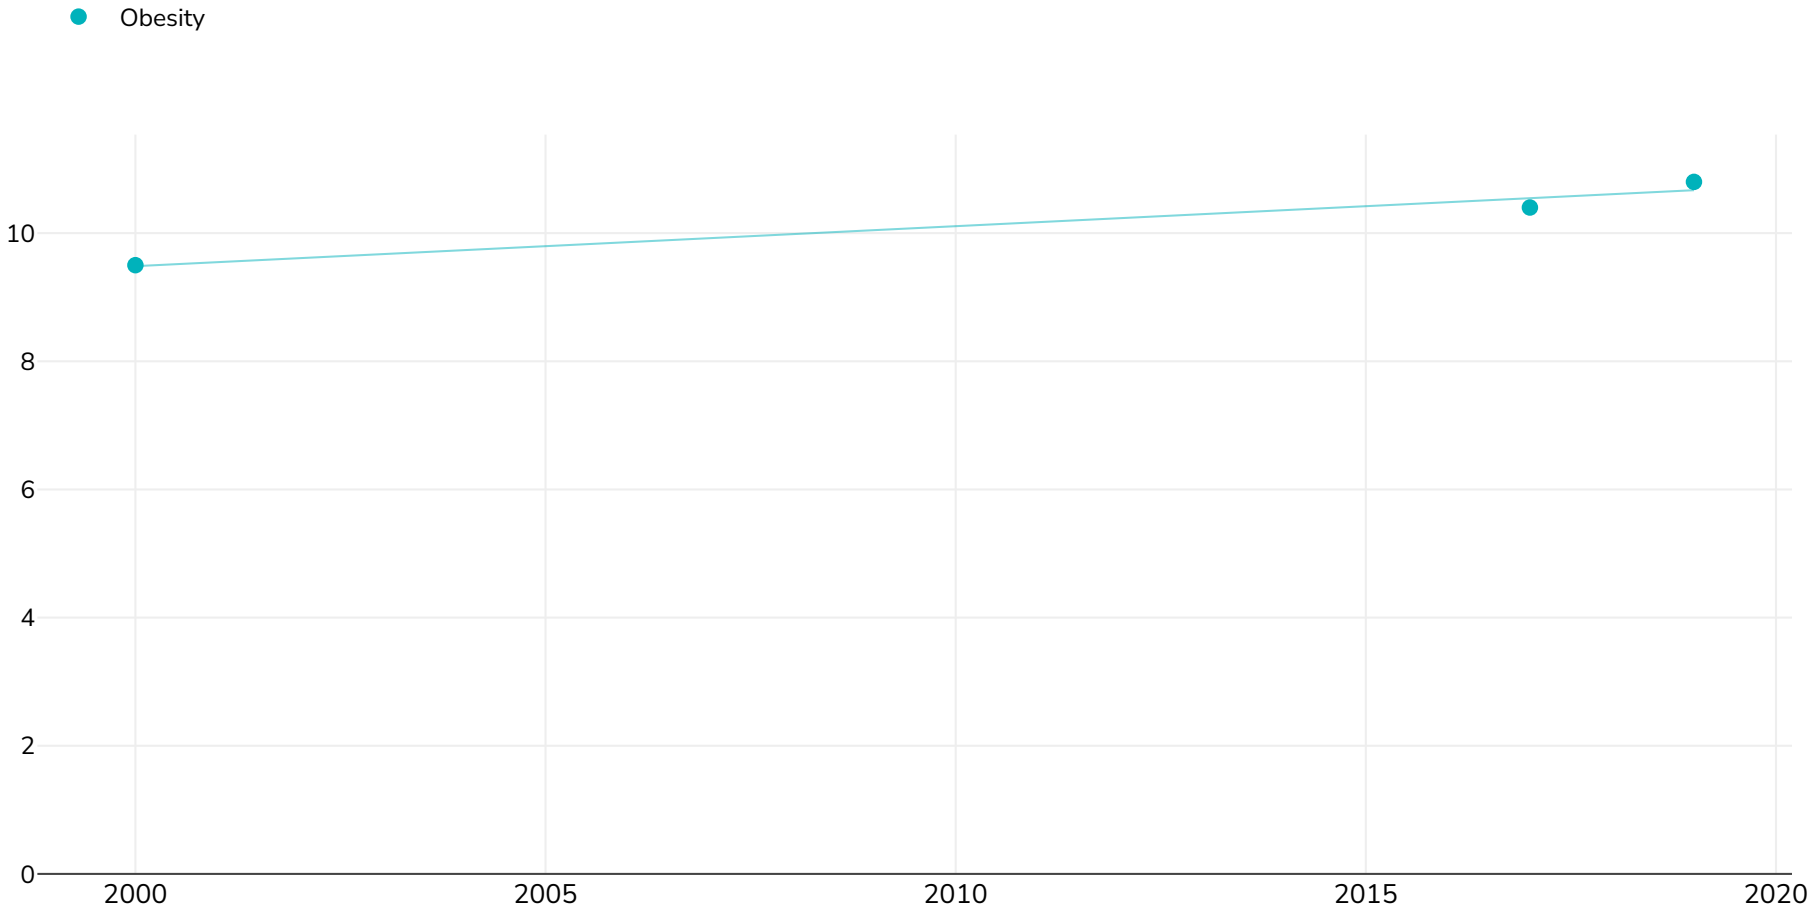

Romania: Trend adult obesity 2000 2019

Women

Survey type: Self-reported

References: For full details of references visit <https://data.worldobesity.org/>

Different methodologies may have been used to collect this data and so data from different surveys may not be strictly comparable. Please check with original data sources for methodologies used.