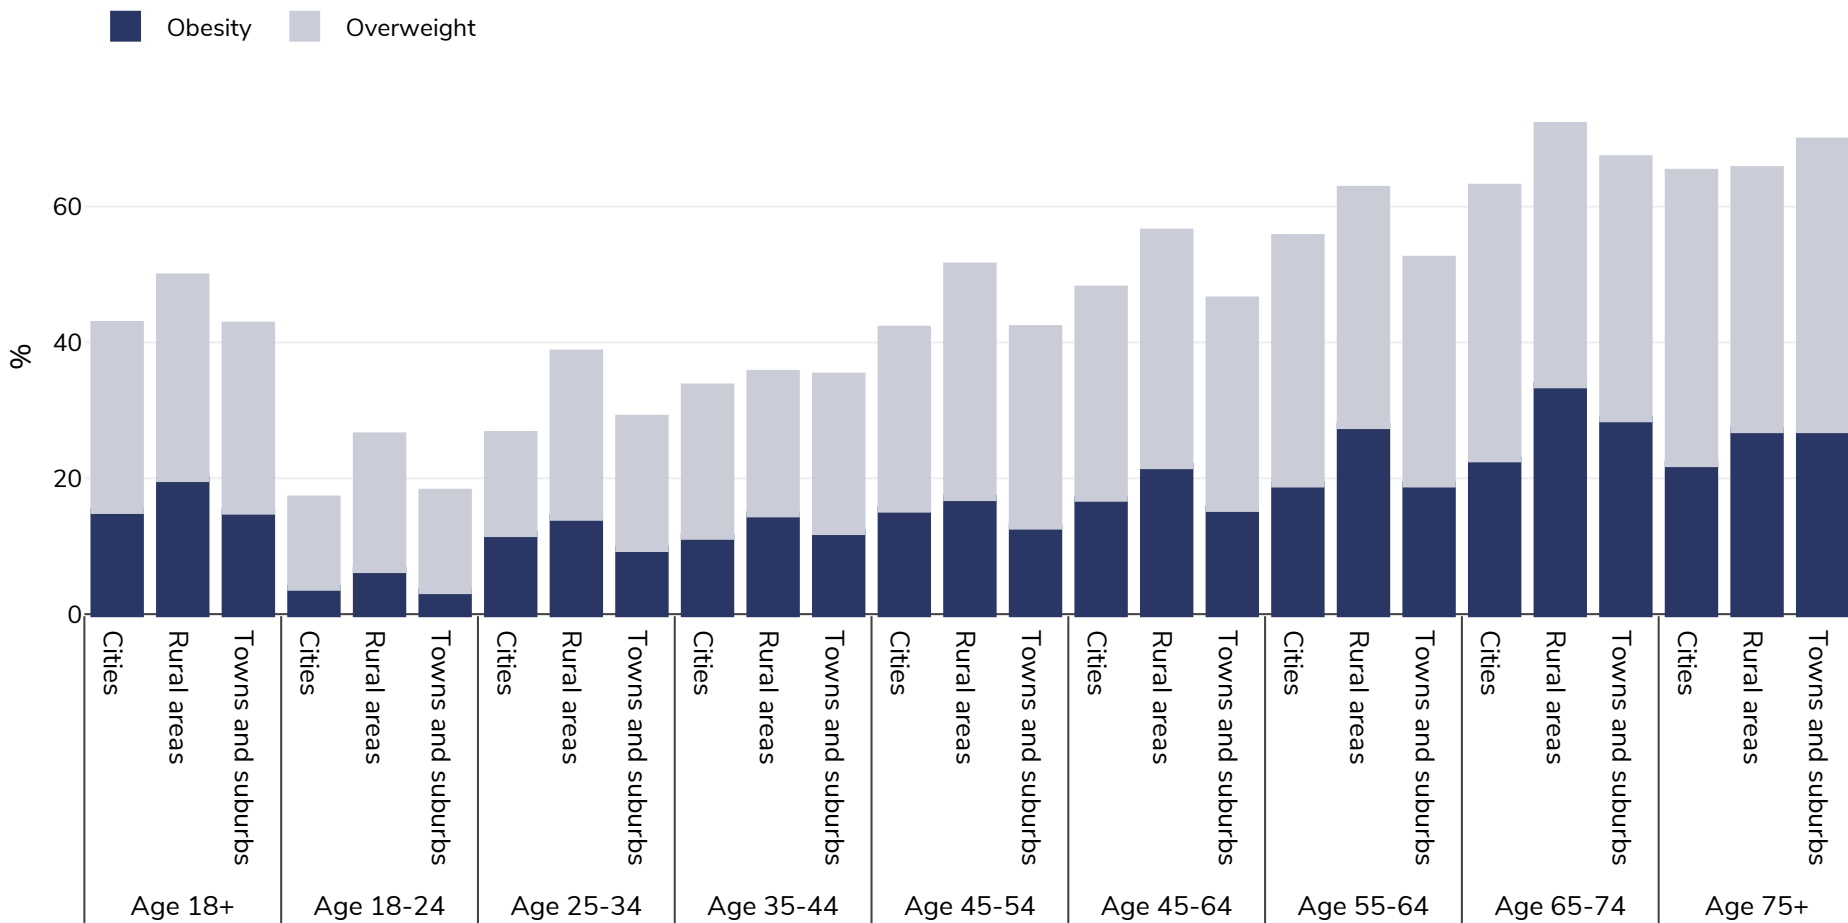

Spain: Overweight/obesity by age and region

Women, 2014

Survey type: Self-reported

Area covered: National

References: Eurostat http://appsso.eurostat.ec.europa.eu/nui/show.do?dataset=hlth_ehis_bm1u&lang=en (last accessed 25.08.20)

Unless otherwise noted, overweight refers to a BMI between 25kg and 29.9kg/m², obesity refers to a BMI greater than 30kg/m².