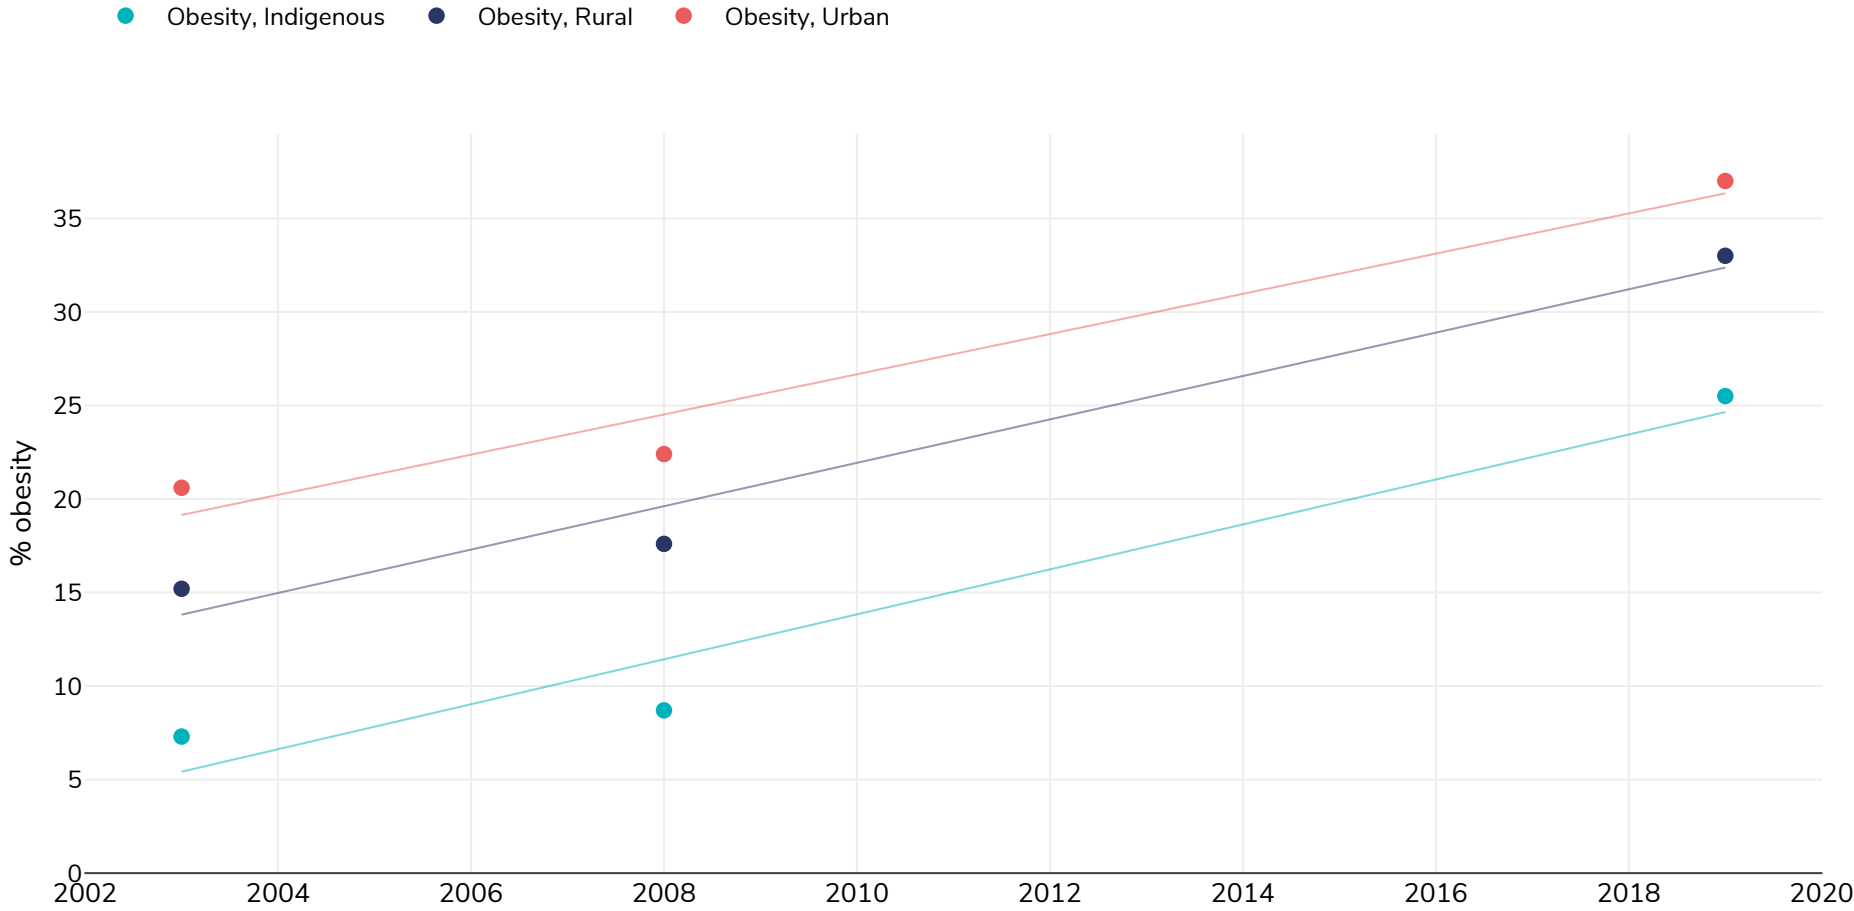

Panama: % Adults living with obesity, 2003-2019

Men and women

Survey type: Measured

References: For full details of references visit <https://data.worldobesity.org/>

Different methodologies may have been used to collect this data and so data from different surveys may not be strictly comparable. Please check with original data sources for methodologies used.