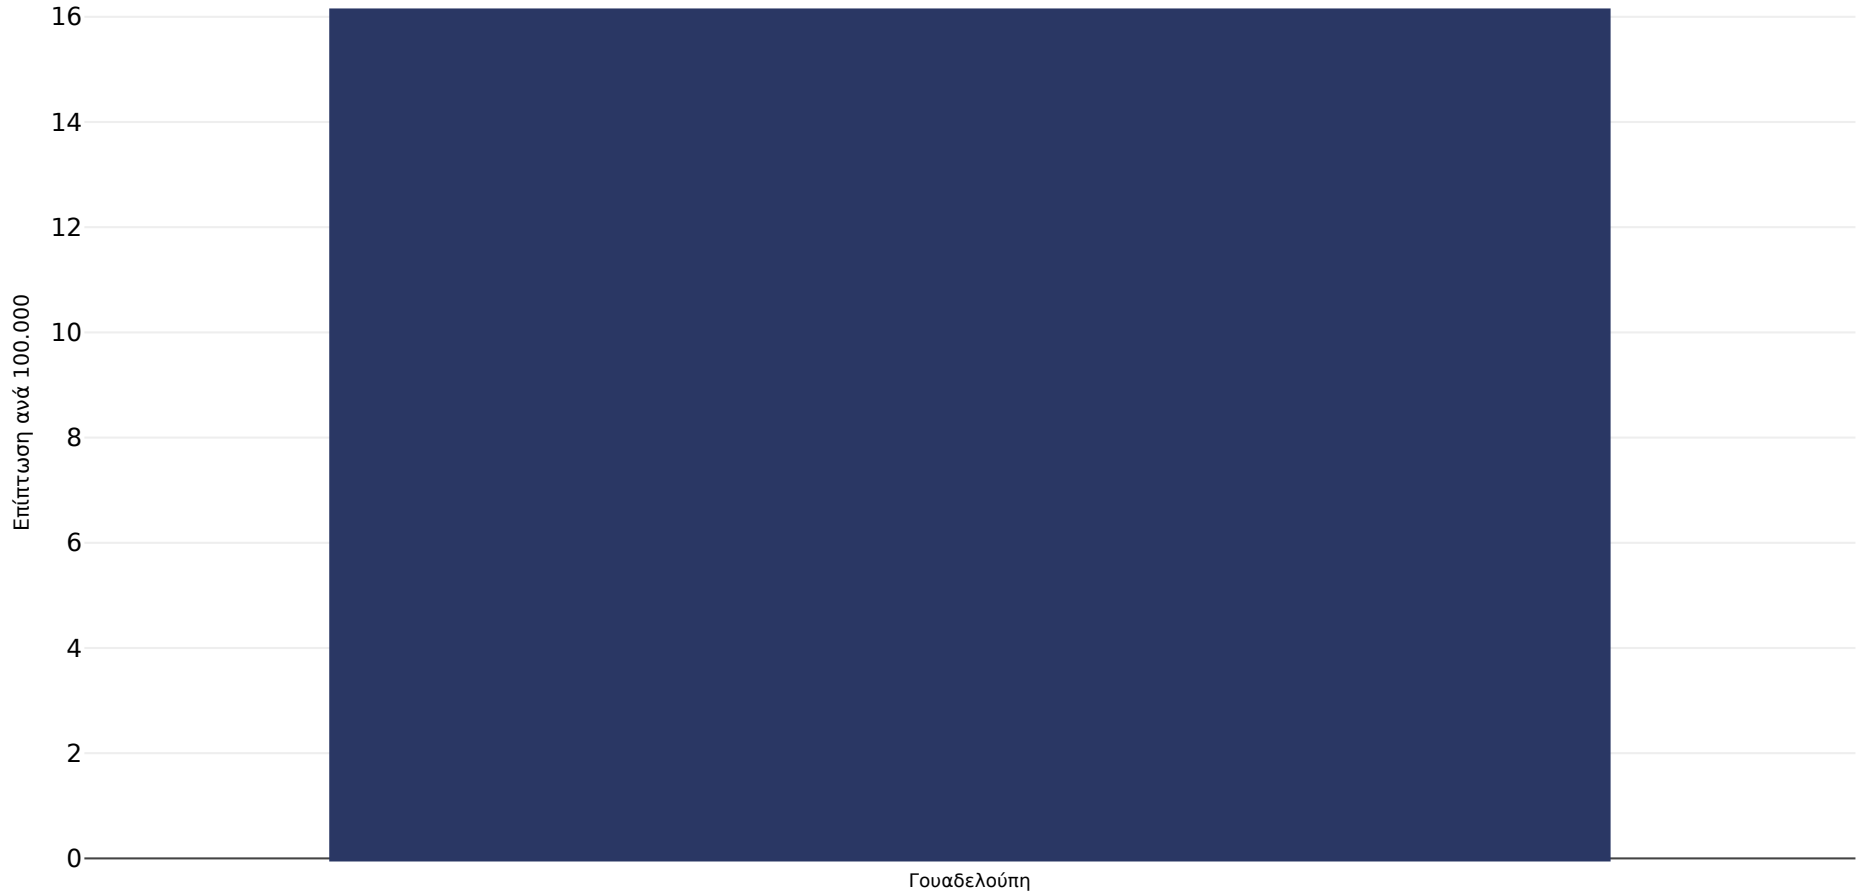

Γουαδελούπη: Cancer of the uterus

Γυναίκες, 2020

Ηλικία: 20+

Γεωγραφική κάλυψη: Εθνική

Παραπομπές: Ferlay J, Ervik M, Lam F, Colombet M, Mery L, Piñeros M, Znaor A, Soerjomataram I, Bray F (2020). Global Cancer Observatory: Cancer Today. Lyon, France: International Agency for Research on Cancer. Available from: <https://gco.iarc.fr/today>, accessed 10.01.2139

Ορισμοί: Age-standardized incidence rates per 100 000