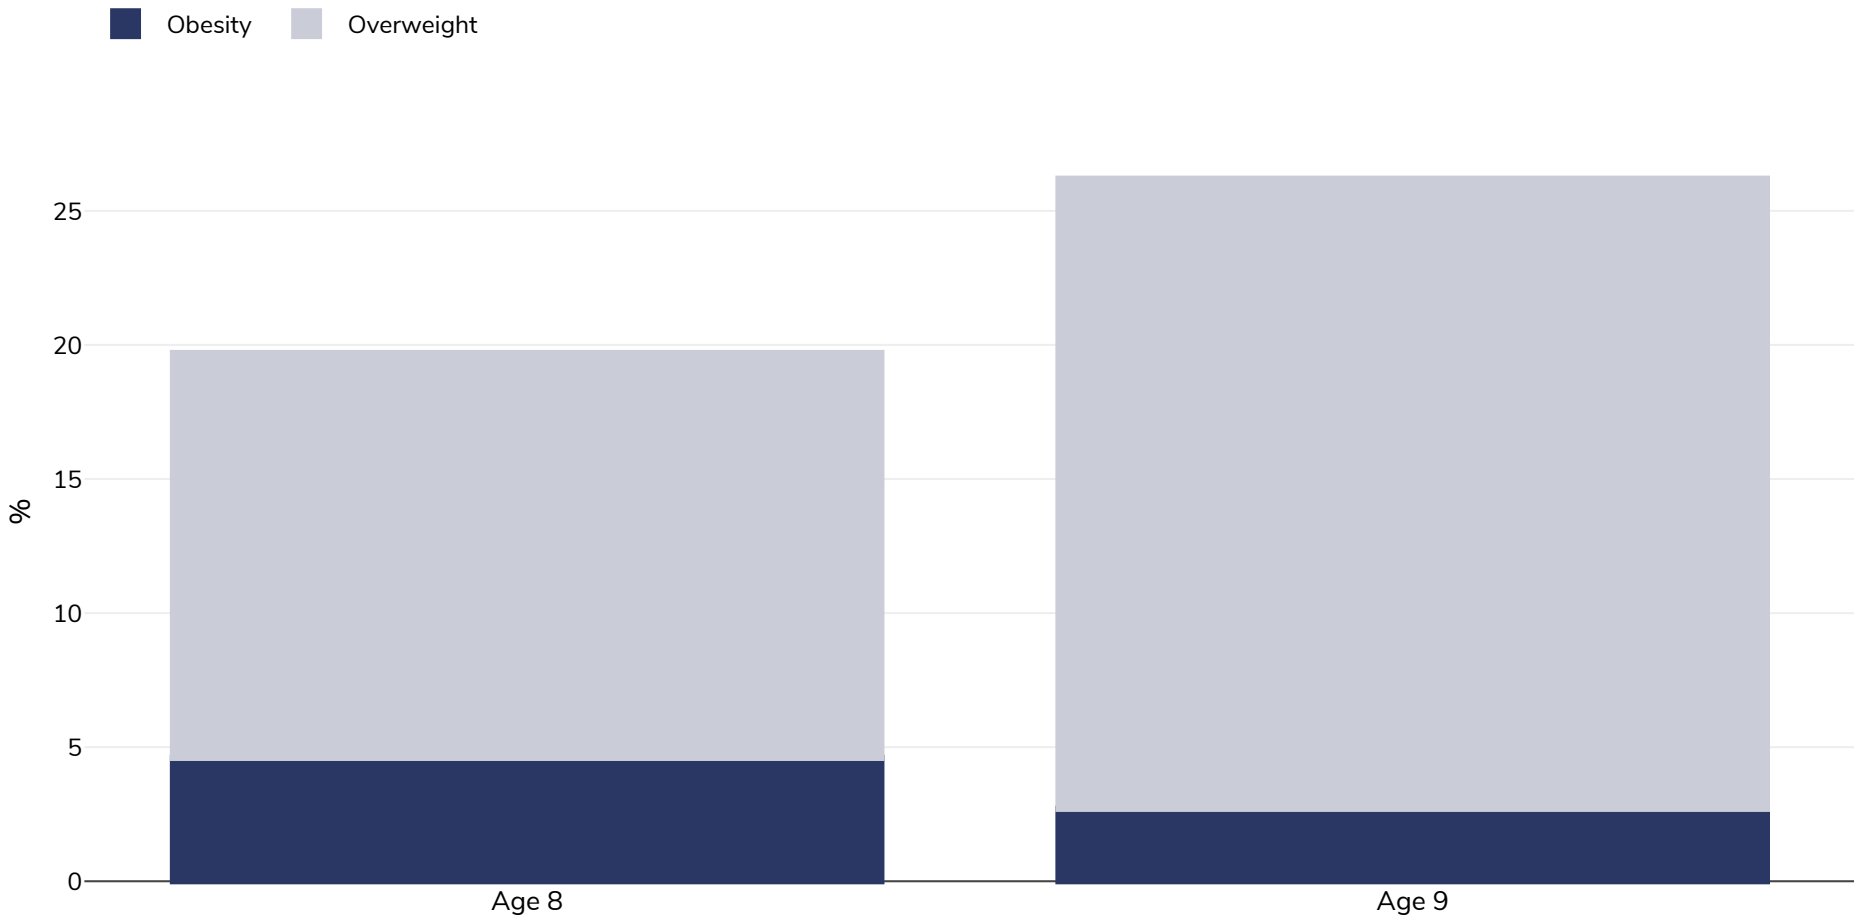

# Italy: Overweight/obesity by age

Children, 2016

<b>Survey type:</b>	Measured
<b>Sample size:</b>	48,900
<b>Area covered:</b>	National
<b>References:</b>	OKkio alla SALUTE Risultati dell'indagine 2016. Available at: <a href="https://www.aslcn2.it/media/2017/11/Report-ASL-CN2-2016.pdf">https://www.aslcn2.it/media/2017/11/Report-ASL-CN2-2016.pdf</a> . Last accessed: 13.05.21.
<b>Cutoffs:</b>	WOF-IOTF