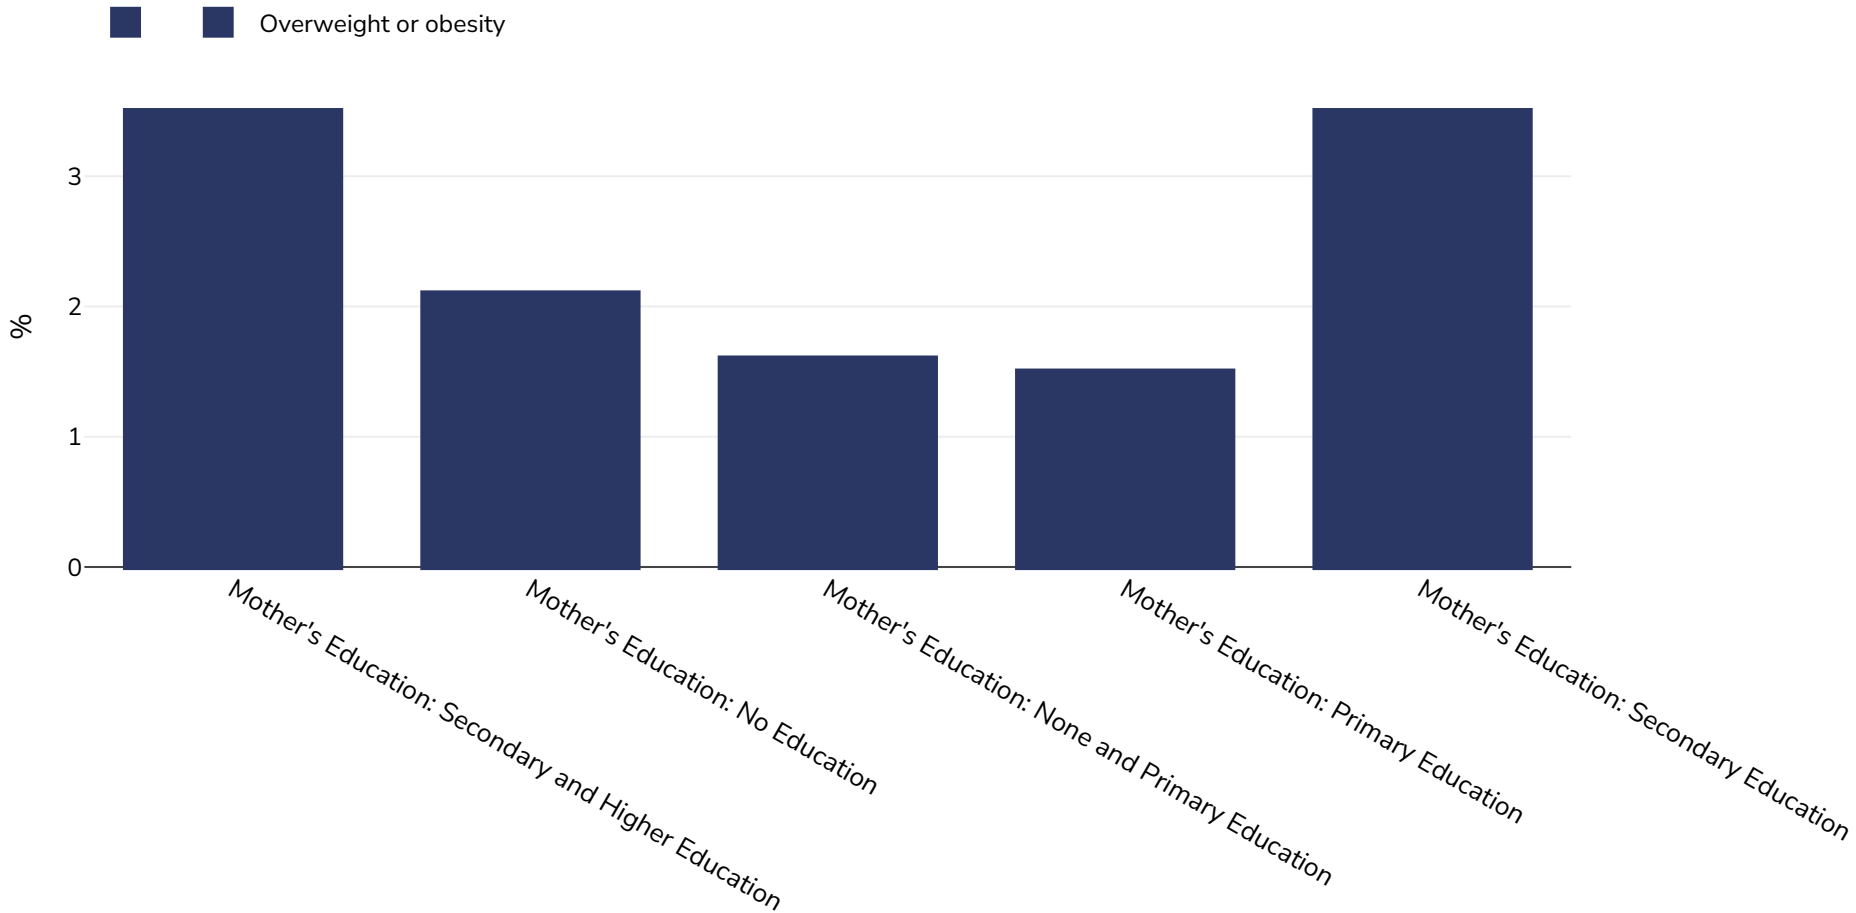

Cambodia: Overweight/obesity by education

Infants, 2008

Sample size: 49885860

References: Other: Cambodia anthropometrics survey 2008. Phnom Penh, Cambodia: National Institute of Statistics, Ministry of Planning and UNICEF Cambodia, 2009