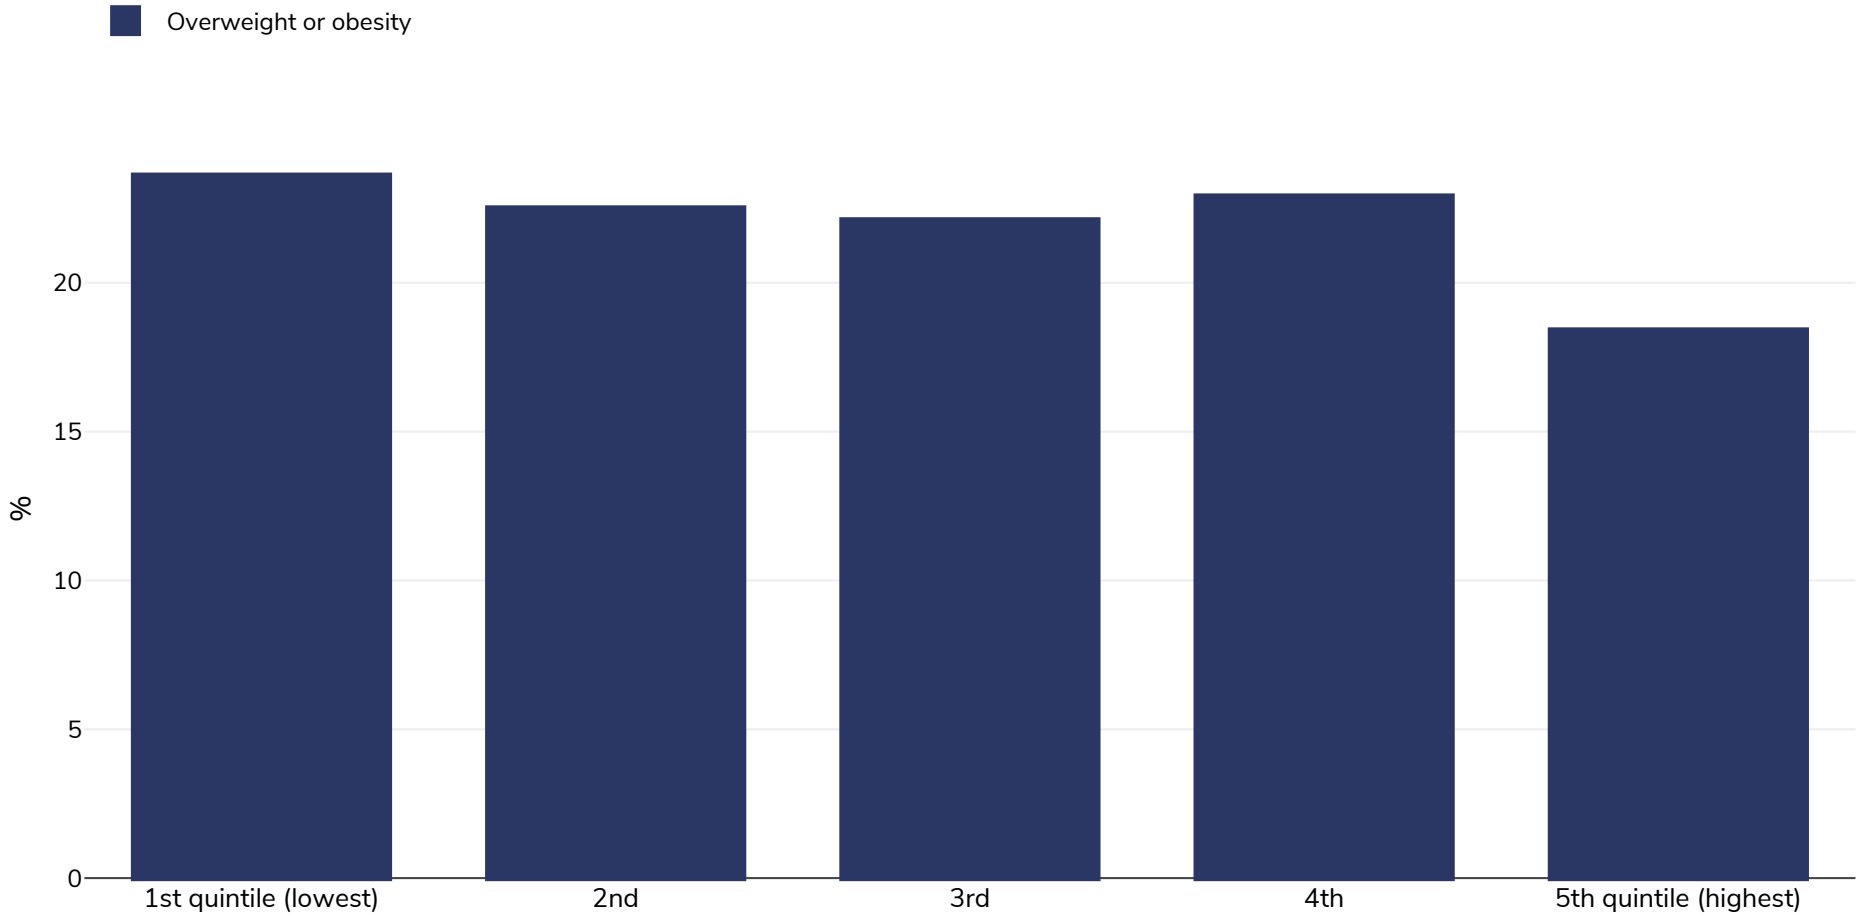

Mongolia: Overweight/obesity by socio-economic group

Girls, 2013

Survey type:	Measured
Age:	2-4
Sample size:	3404
Area covered:	National
References:	Mongolia MICS 2013 Survey - data analysed by R Jackson Leach, F Montague. World Obesity Federation
Notes:	IOTF monthly cut offs
Cutoffs:	IOTF