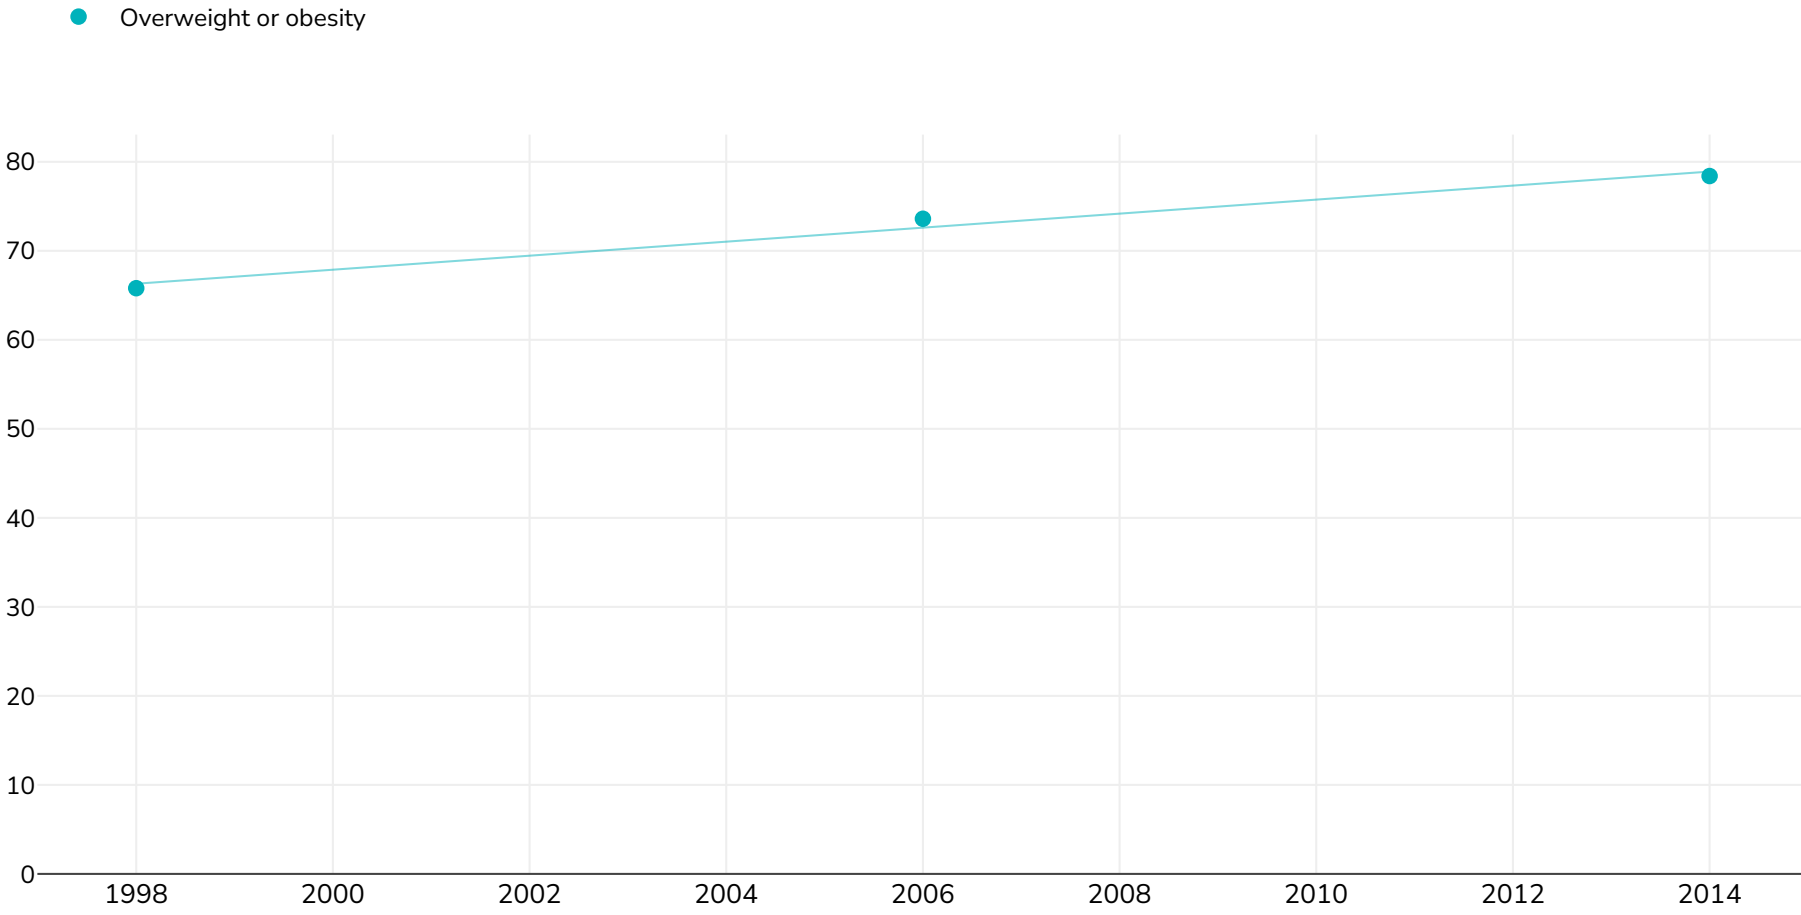

Kuwait: Kuwait overweight obesity 199802018

Men

Survey type: Measured

References: For full details of references visit <https://data.worldobesity.org/>

Different methodologies may have been used to collect this data and so data from different surveys may not be strictly comparable. Please check with original data sources for methodologies used.