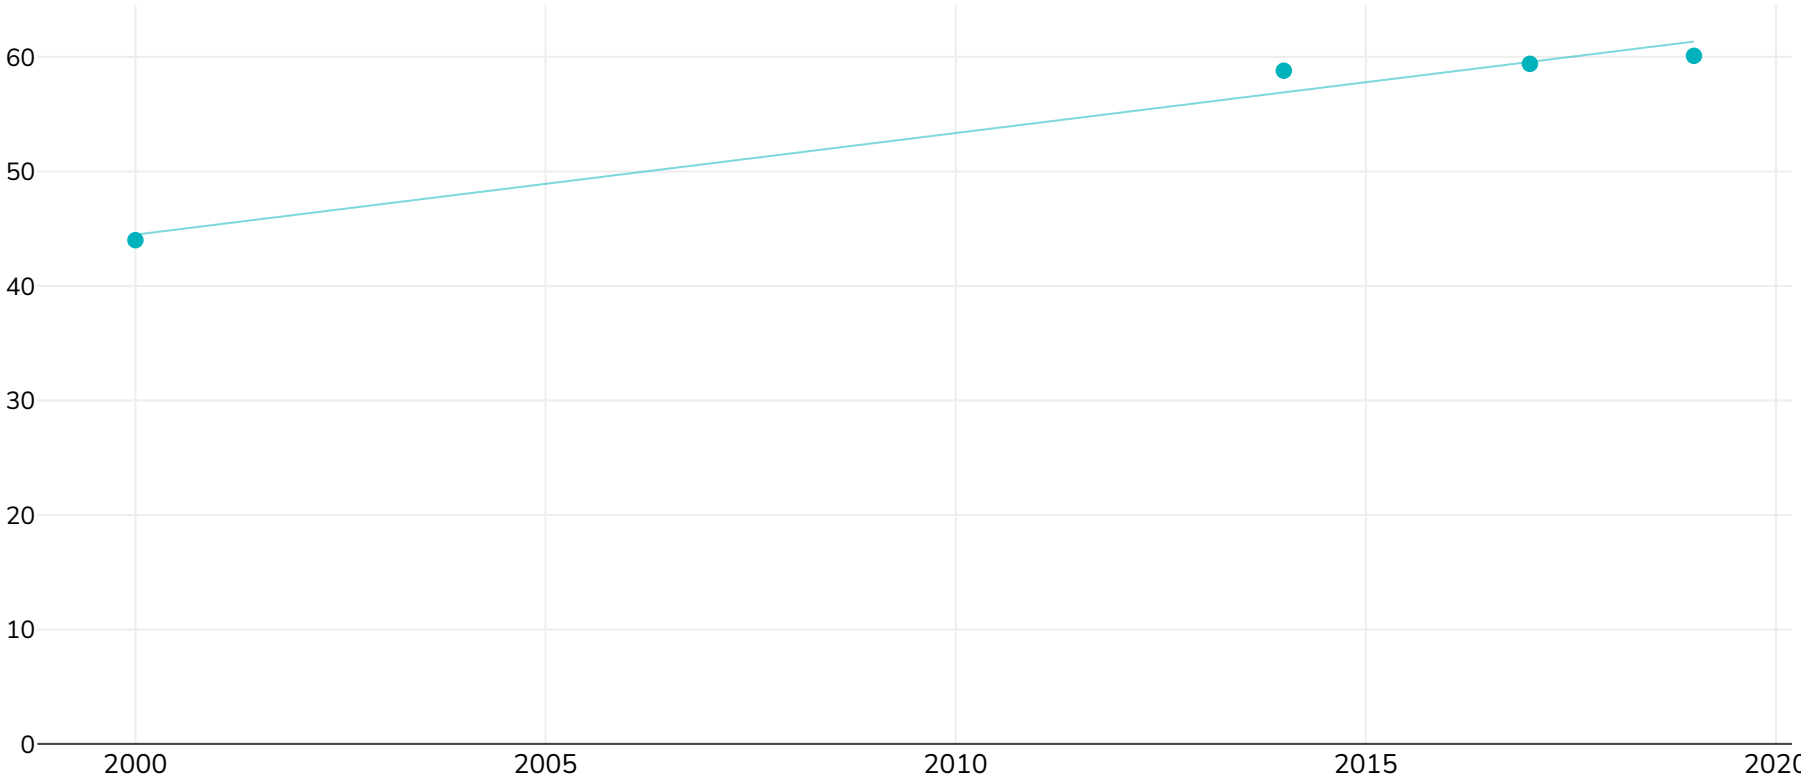

Latvia: Trends overweight or obesity 2000 2019

Men

● Overweight or obesity

Survey type: Self-reported

References: For full details of references visit <https://data.worldobesity.org/>

Different methodologies may have been used to collect this data and so data from different surveys may not be strictly comparable. Please check with original data sources for methodologies used.