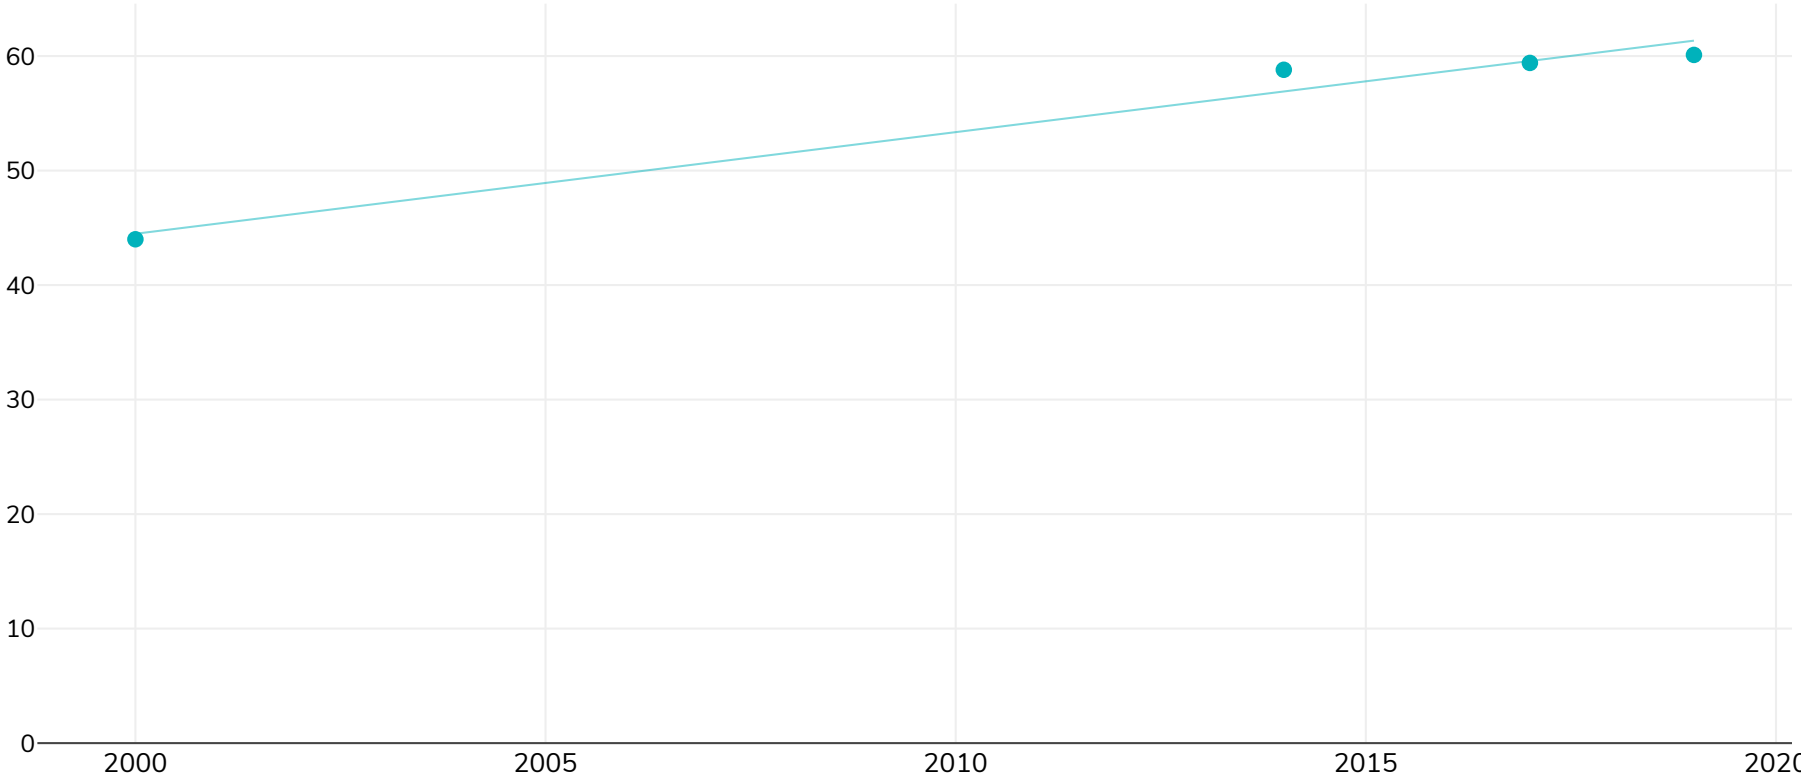

Latvia: % Adults living with overweight or obesity, 2000-2019

Men

● Overweight or obesity

Survey type: Self-reported

References: For full details of references visit <https://data.worldobesity.org/>

Different methodologies may have been used to collect this data and so data from different surveys may not be strictly comparable. Please check with original data sources for methodologies used.