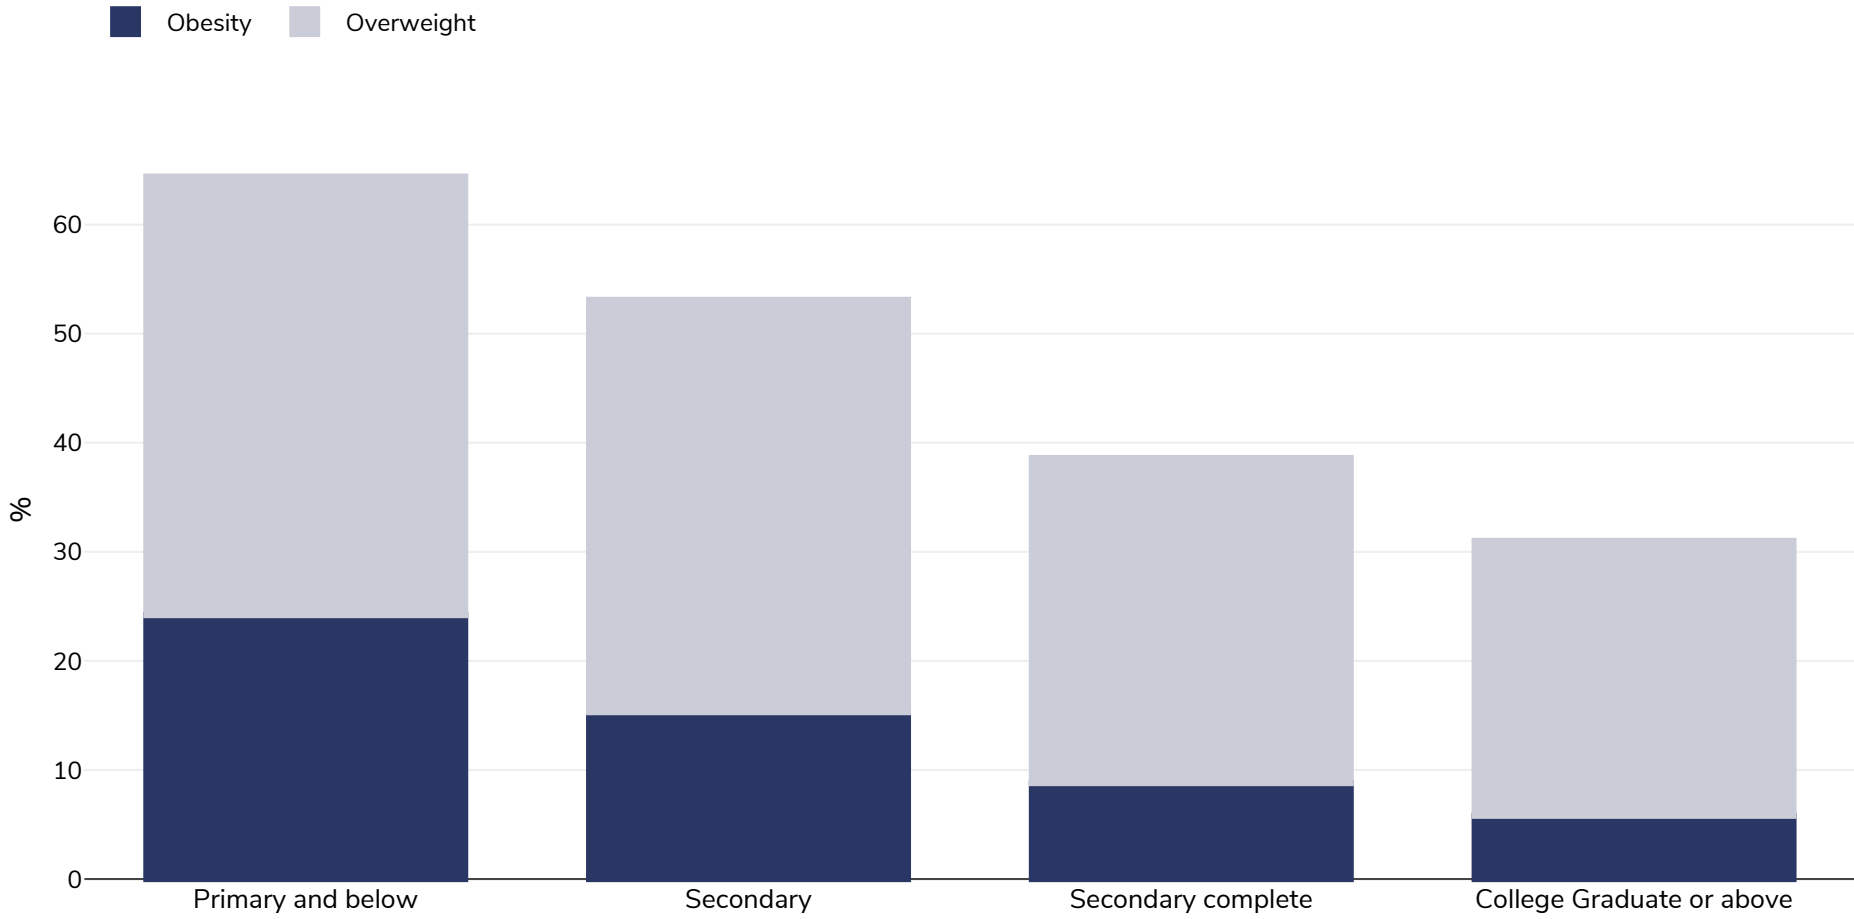

# Italy: Overweight/obesity by education

Adults, 2017-2020

|               |  |
|---------------|--|
| Survey type:  | Self-reported  |
| Age:          | 18-69  |
| Sample size:  | 110742   |
| Area covered: | National   |
| References:   | PASSI 2017-20. Available at <a href="https://www.epicentro.iss.it/passi/dati/sovrappeso">https://www.epicentro.iss.it/passi/dati/sovrappeso</a> (last accessed 17.11.21) |

Unless otherwise noted, overweight refers to a BMI between 25kg and 29.9kg/m<sup>2</sup>, obesity refers to a BMI greater than 30kg/m<sup>2</sup>.