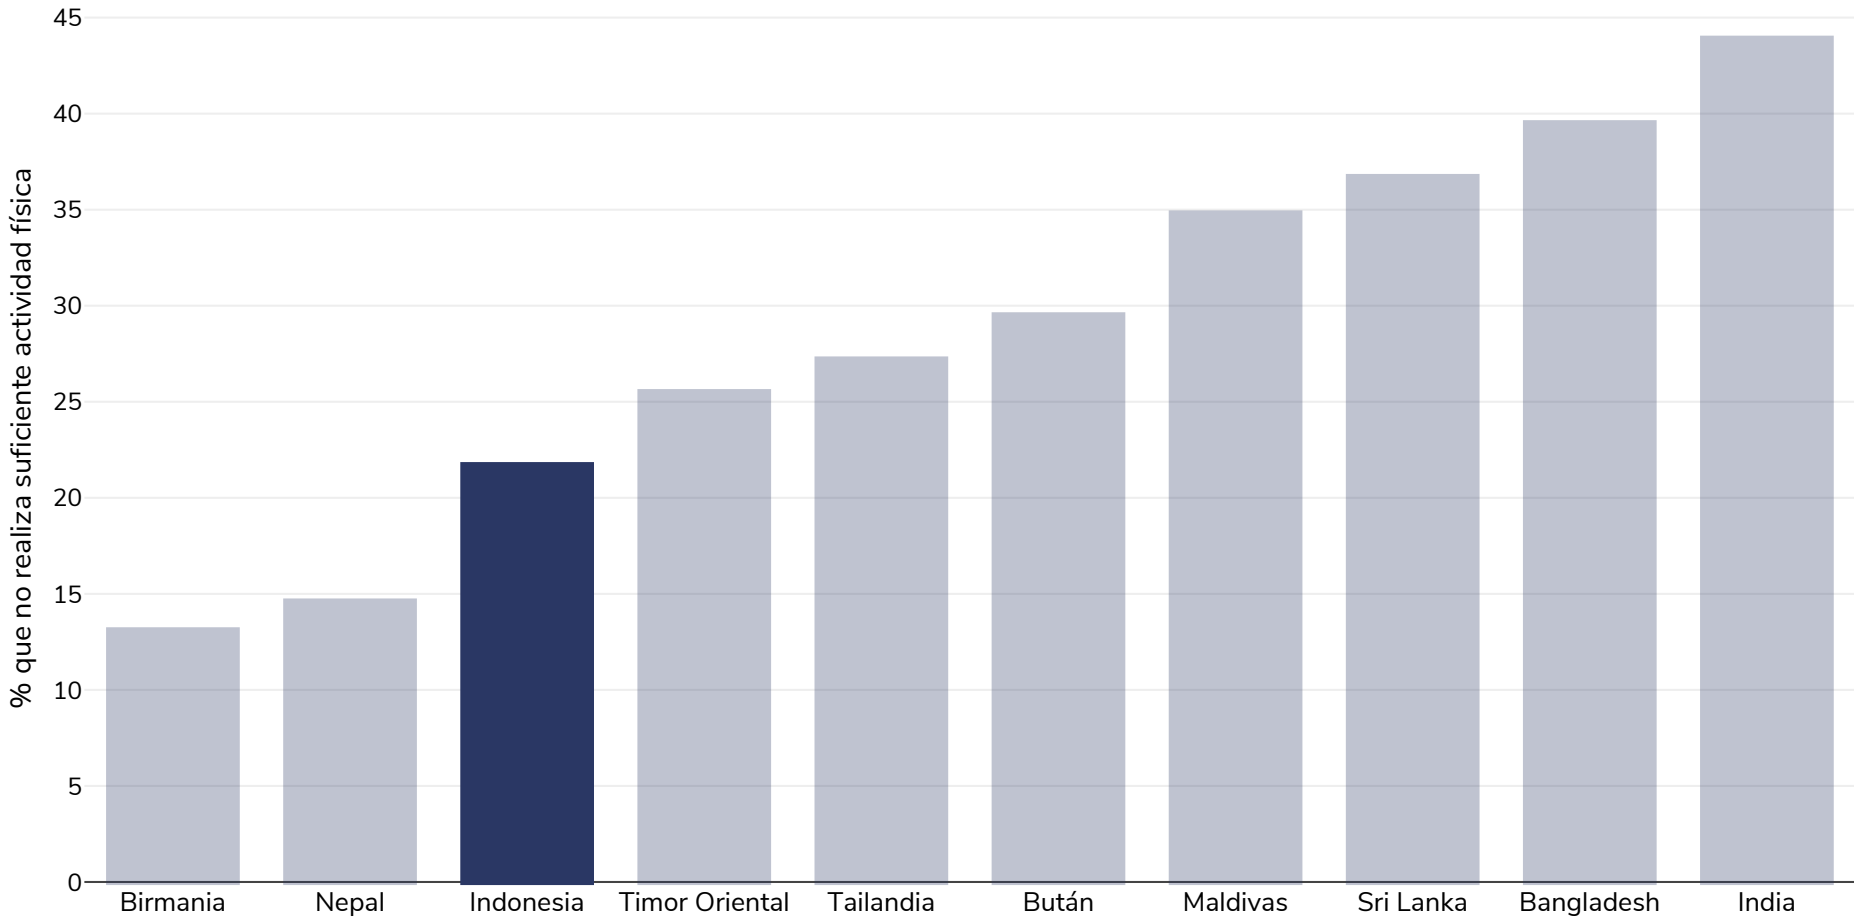

Indonesia: Insufficient physical activity

Mujeres, 2016

Referencias: Guthold R, Stevens GA, Riley LM, Bull FC. Worldwide trends in insufficient physical activity from 2001 to 2016: a pooled analysis of 358 population-based surveys with 1.9 million participants. Lancet 2018 [http://dx.doi.org/10.1016/S2214-109X\(18\)30357-7](http://dx.doi.org/10.1016/S2214-109X(18)30357-7)