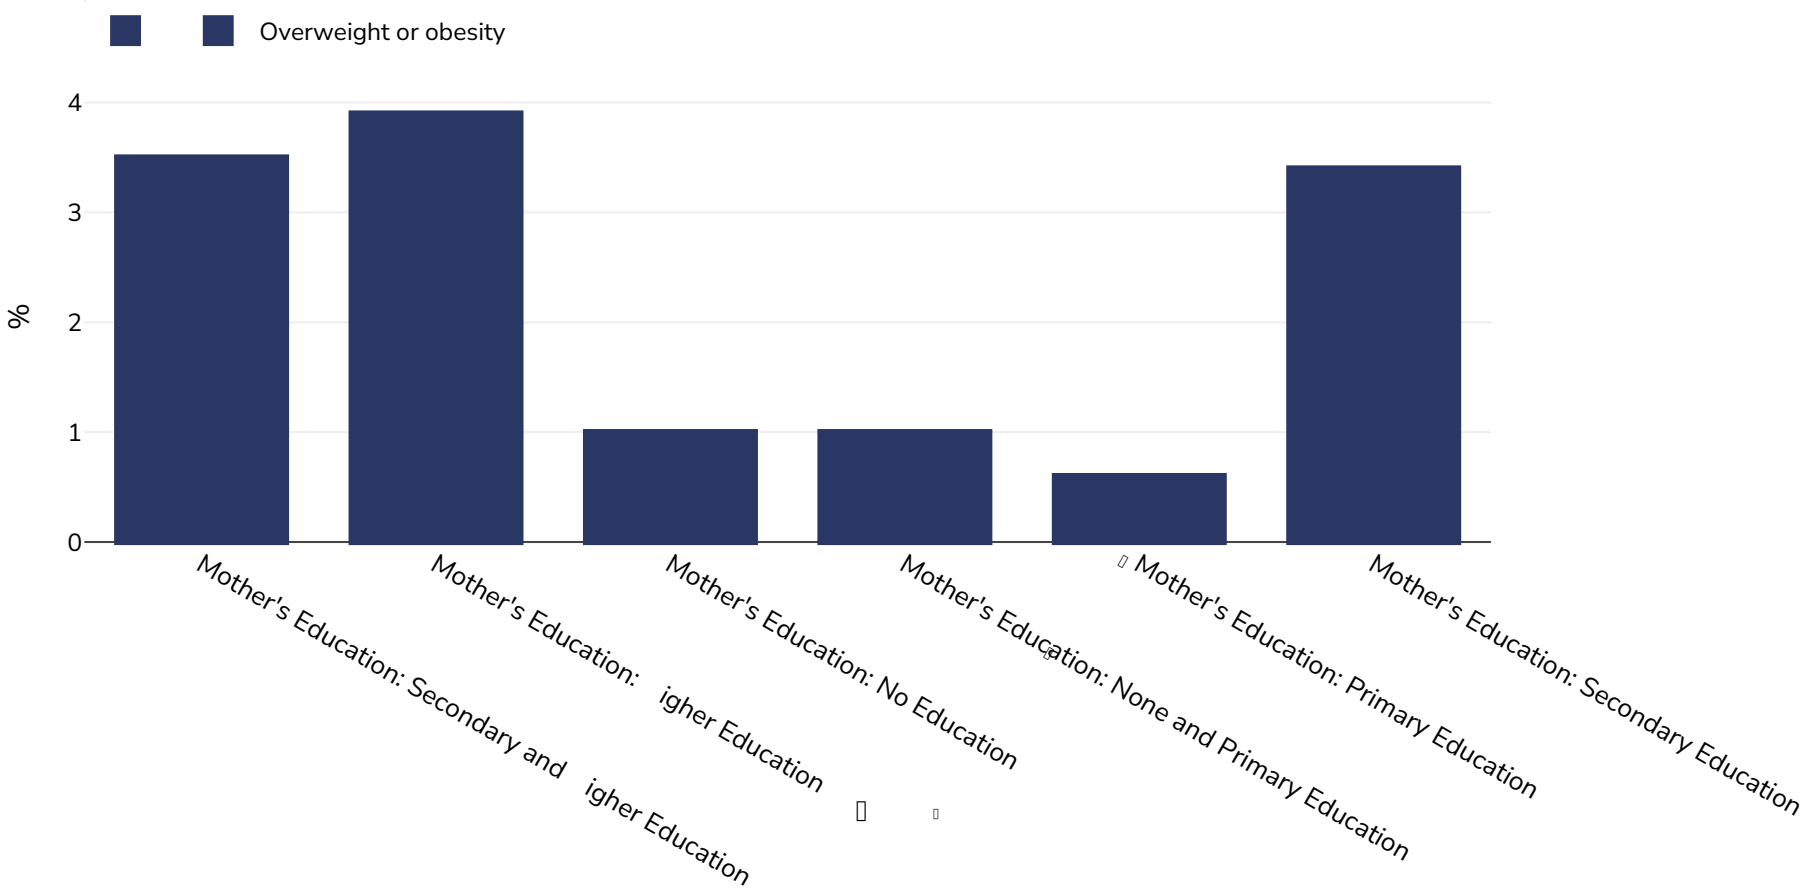

# Niger: Overweight/obesity by education

Infants, 2022

Sample size: 29351086

References: SMART: Enquete Nutritionnelle et de Mortalite Retrospective au Niger

Notes: UN CE /W O/World Bank Joint Child Malnutrition Estimates Expanded Database: Overweight (Survey Estimates), May 2023, New York. For more information about the methodology, please consult <https://data.unicef.org/resources/jme-2023-country-consultations/>

Definitions: =>+SD