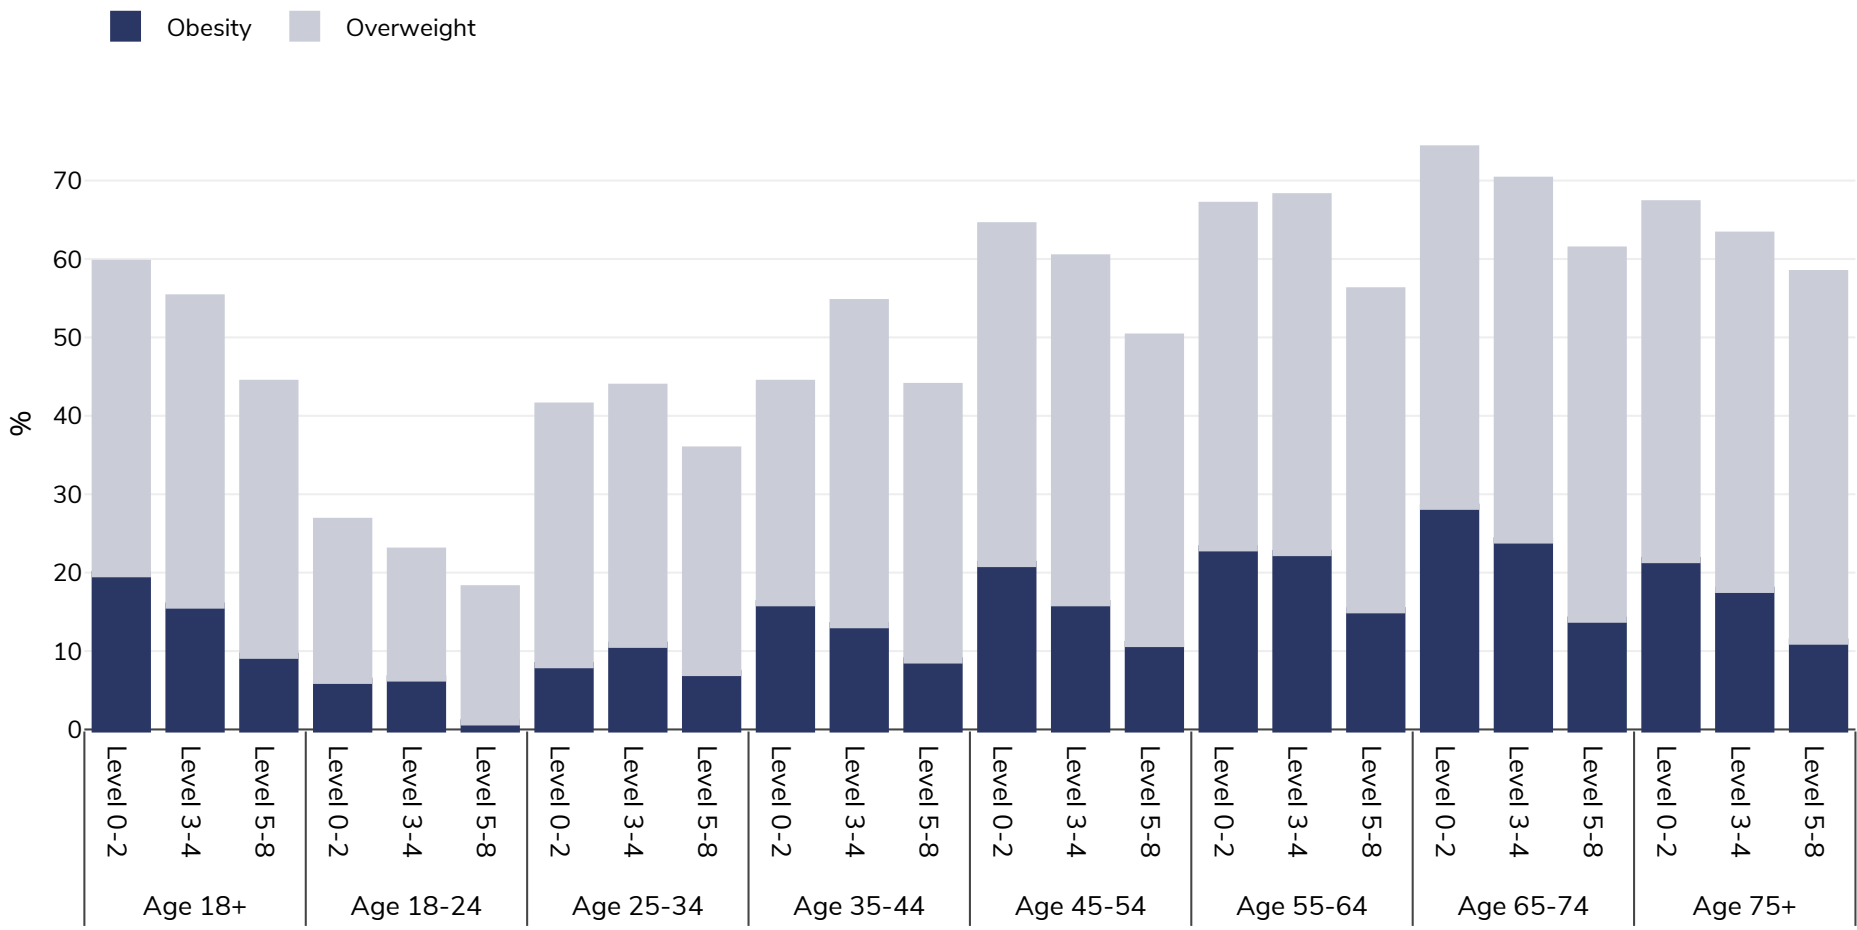

France: Overweight/obesity by age and education

Men, 2014

Survey type: Self-reported

Area covered: National

References: Eurostat Database: http://appsso.eurostat.ec.europa.eu/nui/show.do?dataset=hlth_ehis_bm1e&lang=en (last accessed 25.08.20)

Unless otherwise noted, overweight refers to a BMI between 25kg and 29.9kg/m², obesity refers to a BMI greater than 30kg/m².