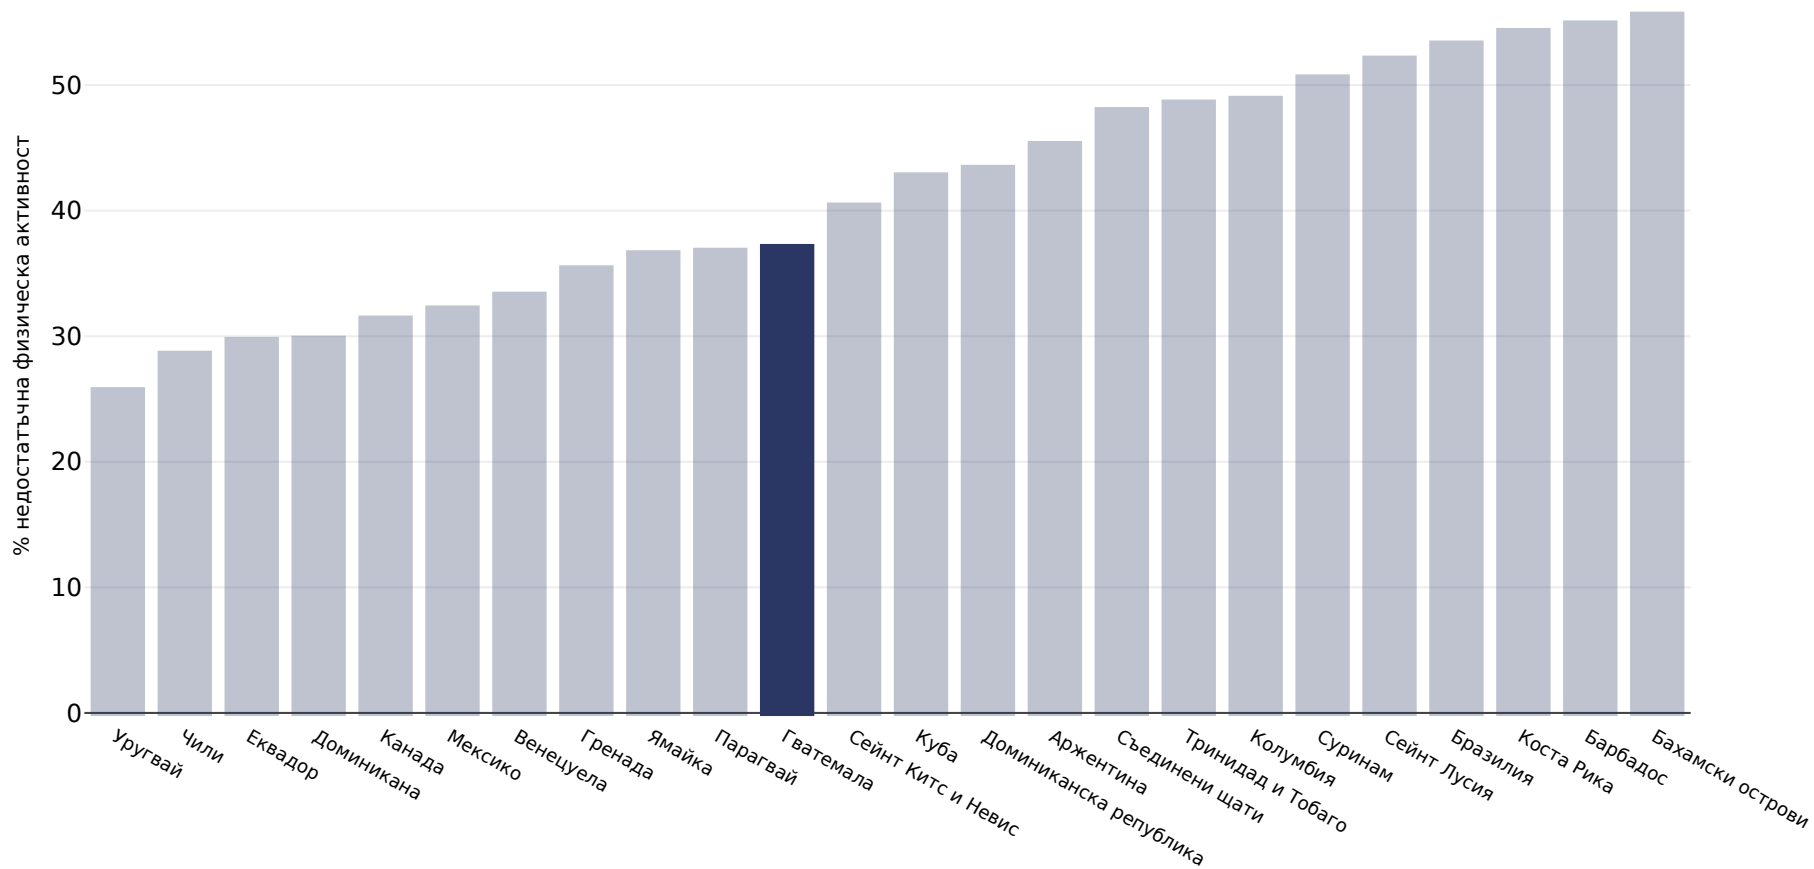

Гватемала: Insufficient physical activity

Жени, 2016

Референции:

Guthold R, Stevens GA, Riley LM, Bull FC. Worldwide trends in insufficient physical activity from 2001 to 2016: a pooled analysis of 358 population-based surveys with 1.9 million participants. Lancet 2018 [http://dx.doi.org/10.1016/S2214-109X\(18\)30357-7](http://dx.doi.org/10.1016/S2214-109X(18)30357-7)