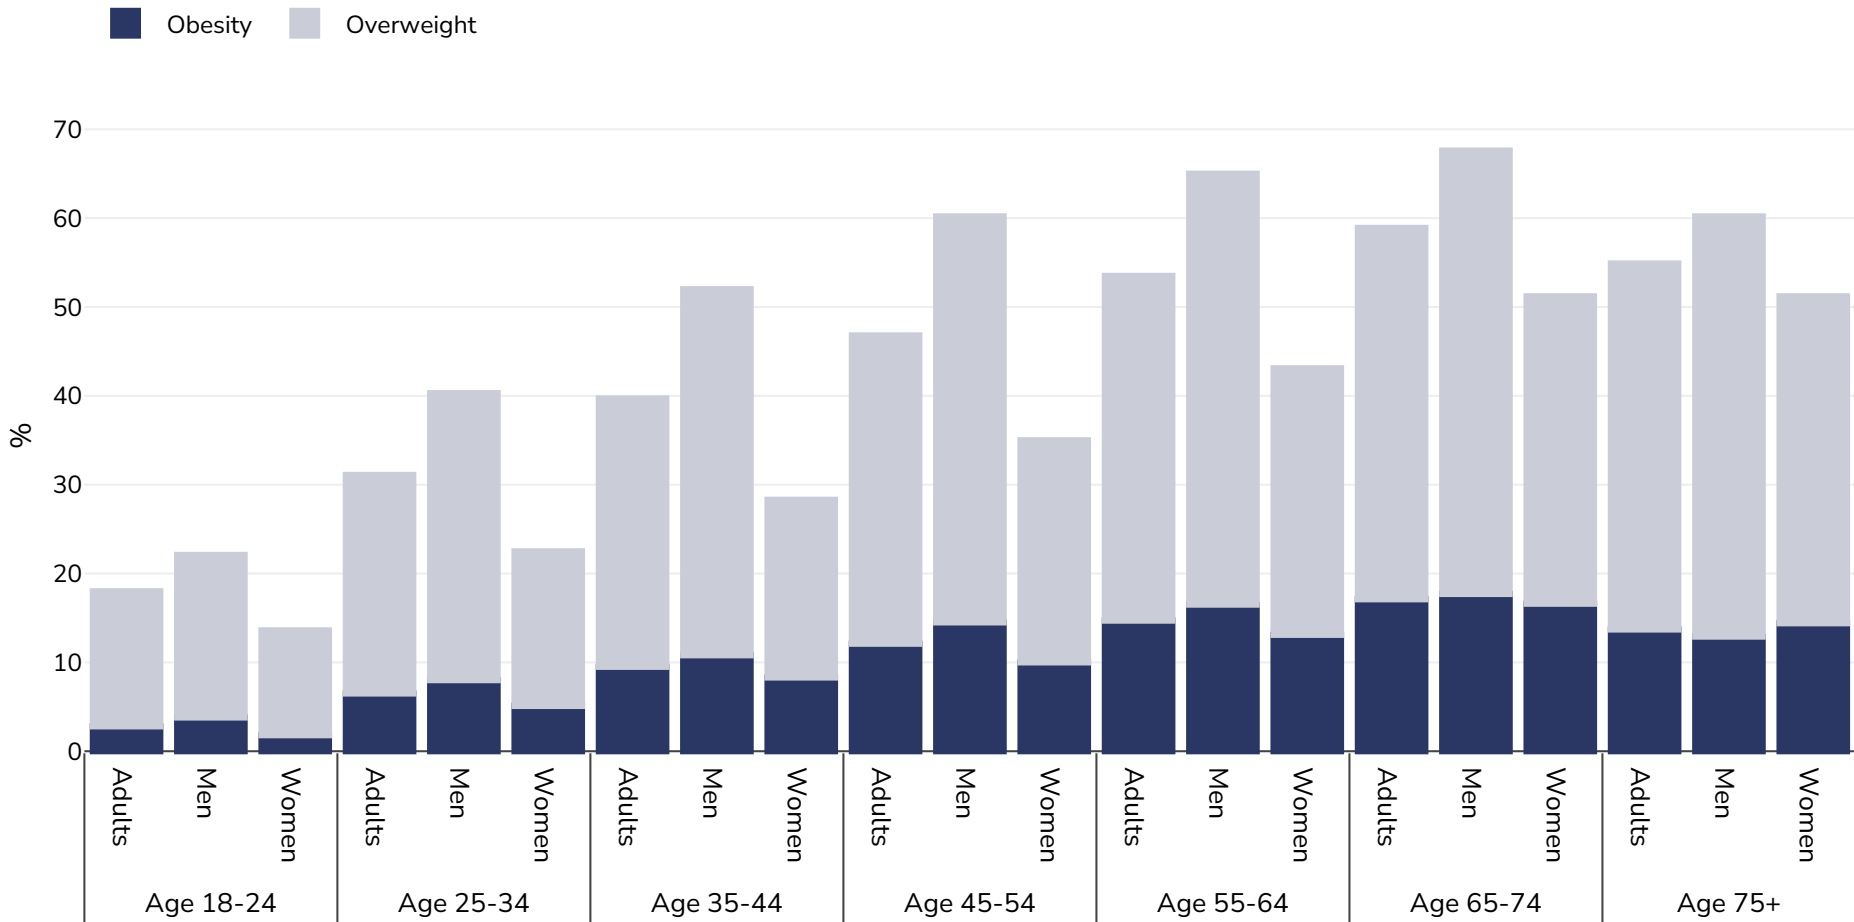

Italy: Overweight/obesity by age

Adults, 2019

Survey type: Self-reported

Area covered: National

References: Eurostat 2019. Available at https://appsso.eurostat.ec.europa.eu/nui/show.do?dataset=hlt_h_ehis_bm1i&lang=en (last accessed 09.08.21).

Unless otherwise noted, overweight refers to a BMI between 25kg and 29.9kg/m², obesity refers to a BMI greater than 30kg/m².