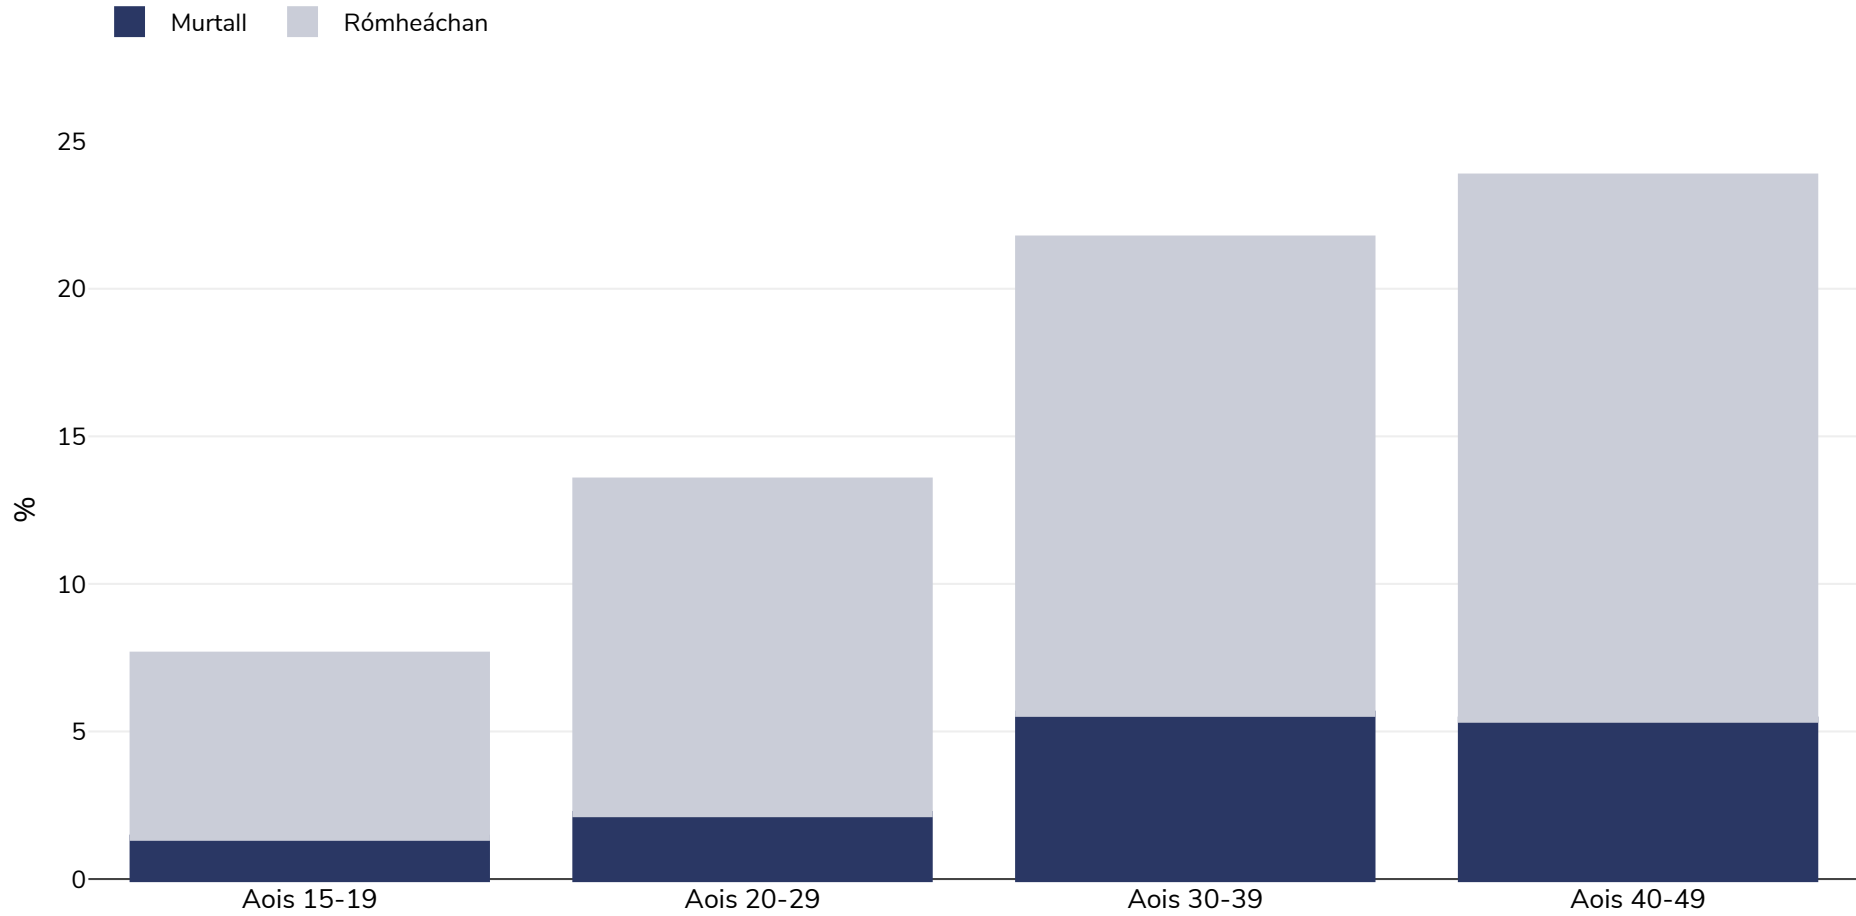

Poblacht Dhaonlathach an Chongó: Rómheáchan/murtall de réir aoise

Mná, 2013

Cineál an tsuirbhé:	Tomhaiste
Samplamhéid:	7982
Ceantar Clúdaithe:	Náisiúnta
Tagairtí:	Demographic Health Survey of the Democratic Republic of The Congo 2013
Nótaí:	Demographic Health Survey data includes ever married women aged 15-49 years only and may include males aged 15-59.