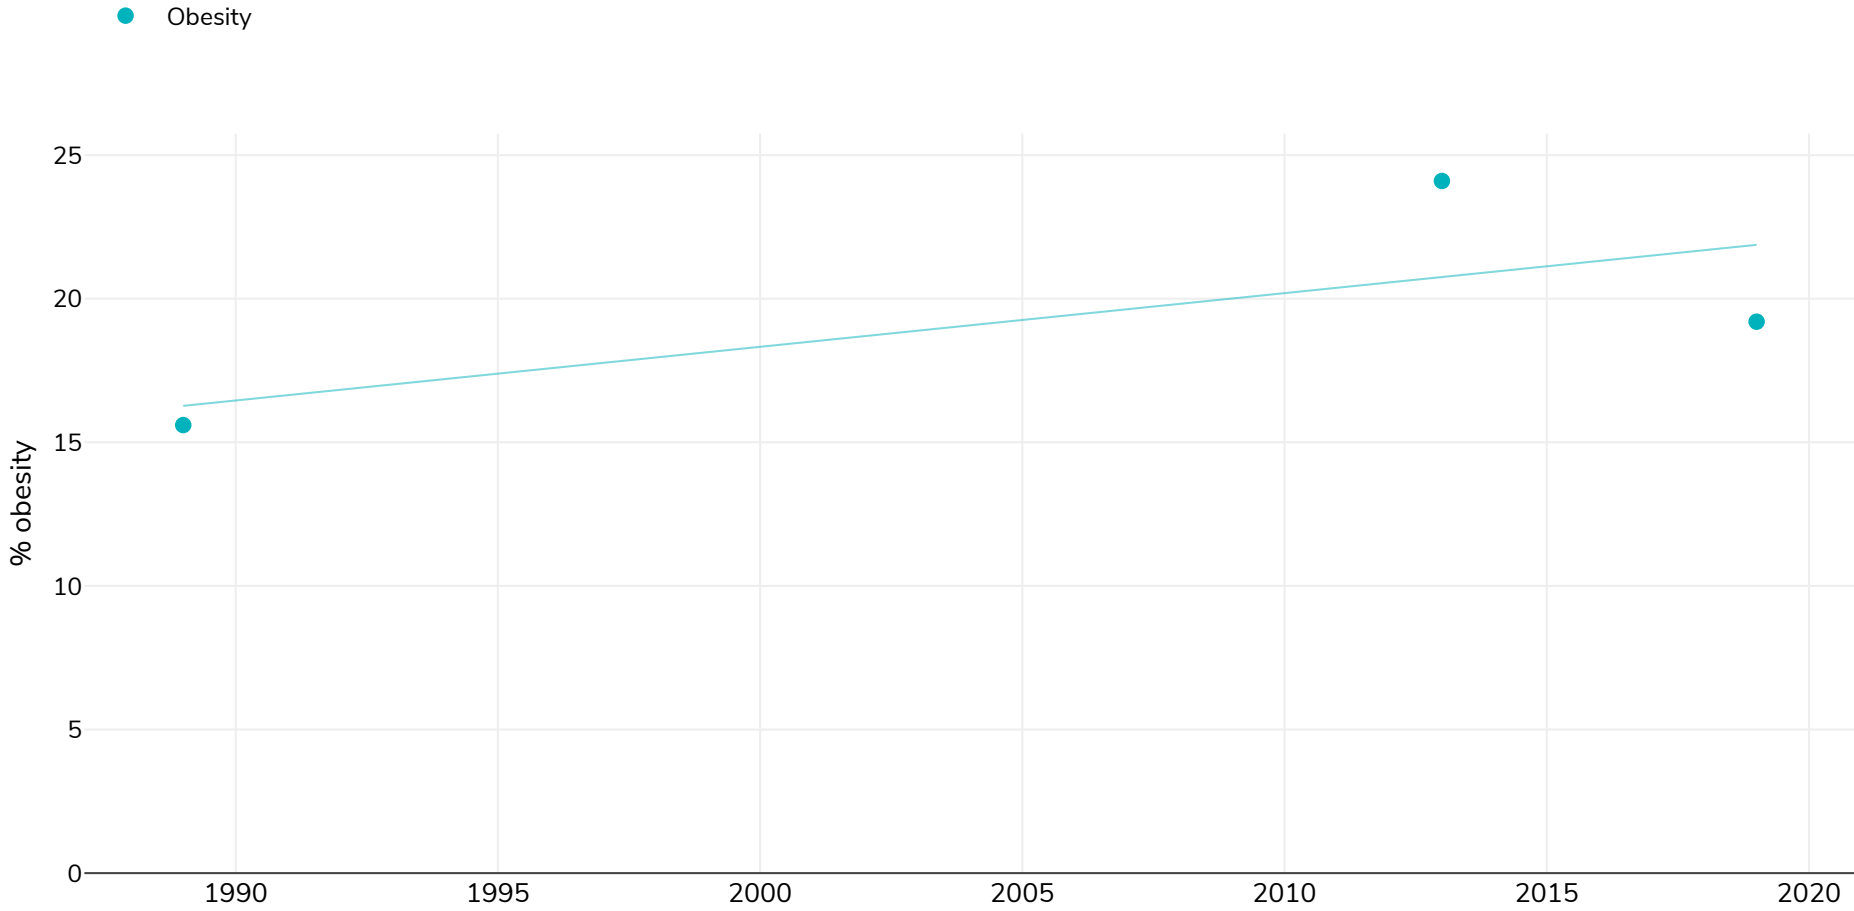

Saudi Arabia: % Adults living with obesity, 1989-2019

Men

Survey type: Measured

References: For full details of references visit <https://data.worldobesity.org/>

Different methodologies may have been used to collect this data and so data from different surveys may not be strictly comparable. Please check with original data sources for methodologies used.