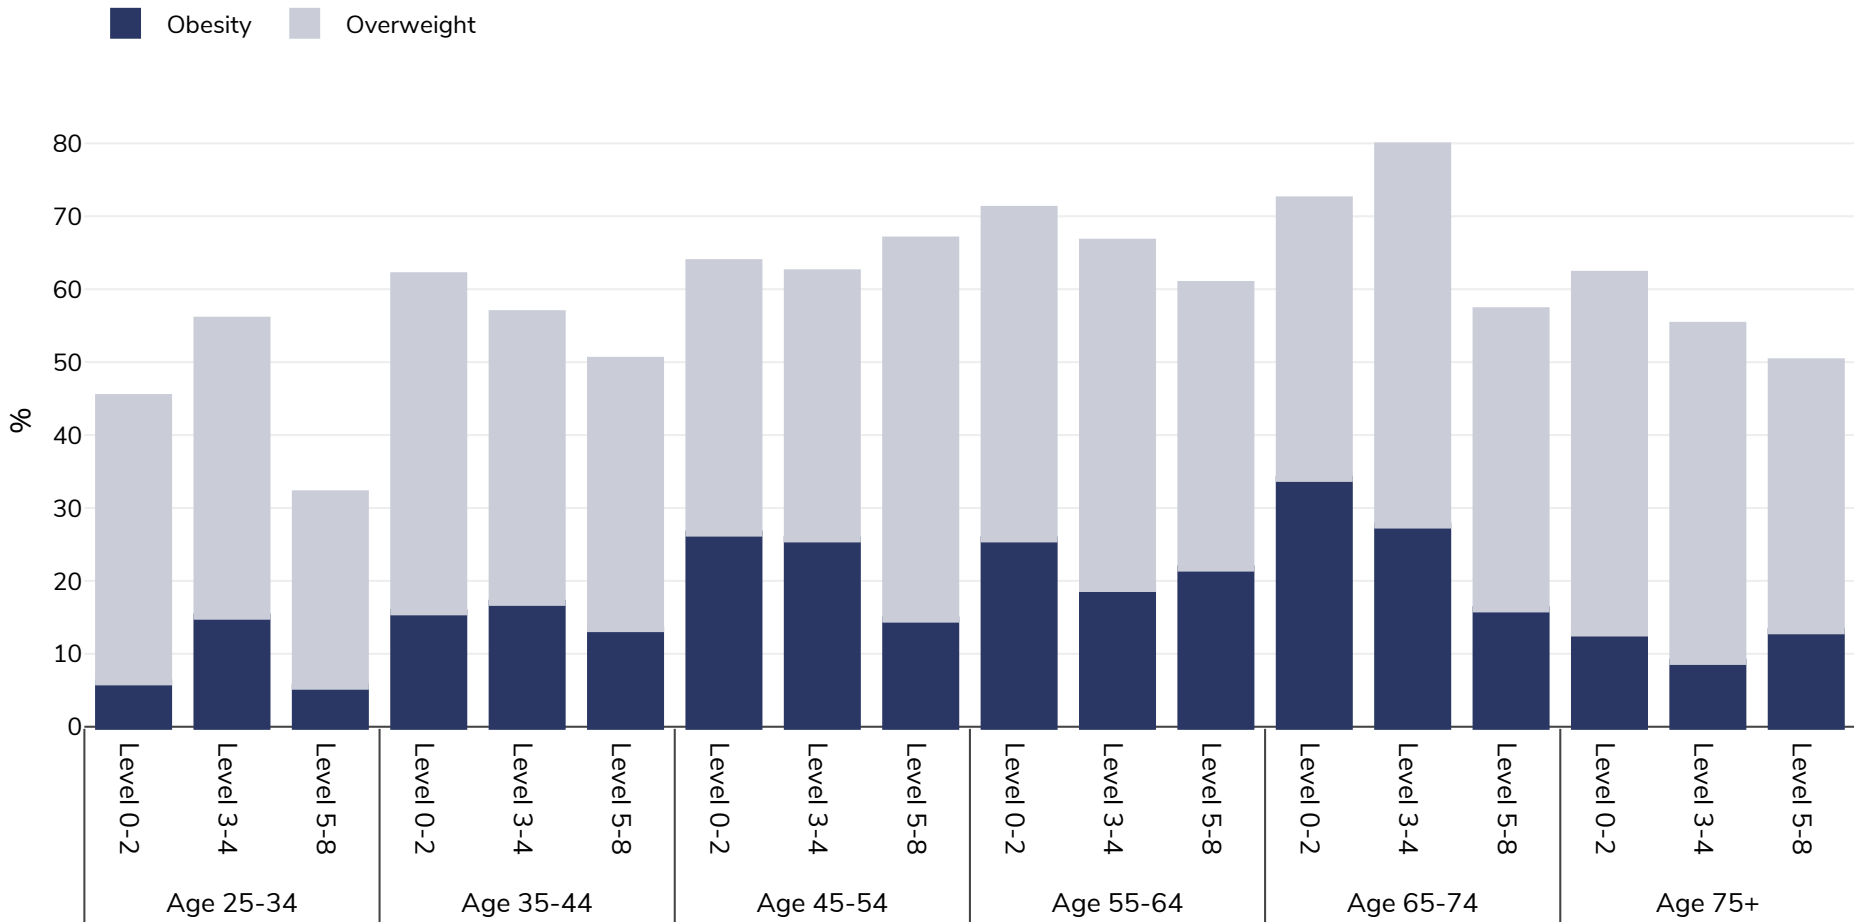

Belgium: Overweight/obesity by age and education

Men, 2019

Survey type: Self-reported

Area covered: National

References: Eurostat 2019. Available at https://appsso.eurostat.ec.europa.eu/nui/show.do?dataset=hlth_ehis_bm1e&lang=en (last accessed 09.08.21).

Notes: Males age 18-24 insufficient data to display by educational status

Unless otherwise noted, overweight refers to a BMI between 25kg and 29.9kg/m², obesity refers to a BMI greater than 30kg/m².